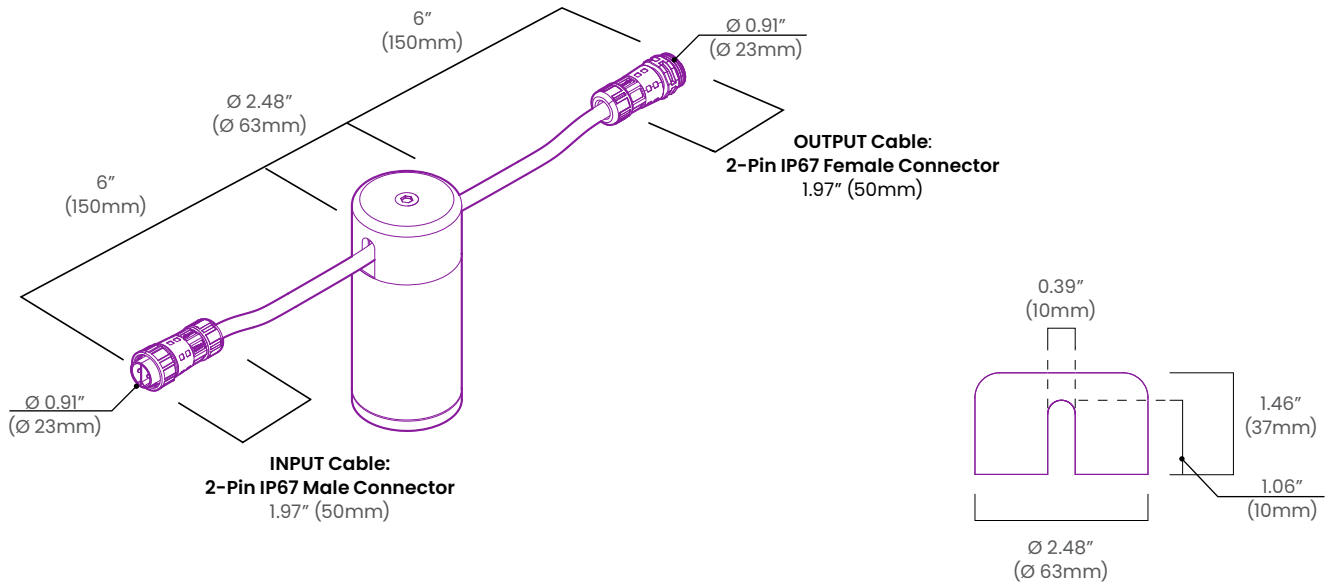

CLIENT	
PROJECT NAME	
LOCATION	
DATE	

-4°F to 104°F (-20°C to 40°C)

Up to 785/Im Output

Product Detail

Lighting	Lamp	LED
	Average Life	30,000 Hours
	Beam Angle	120°
Electrical	Controls	MLV, ELV, TRIAC, 0-10V
	Input Voltage	24VDC
	Max Input Current	0.21A / 0.42A per Fixture
	Connections	16AWG, Copper Conductors
	Power Cable Length	Standard 6in Input; 6in Output
	Circuit	Class 2
Mechanical	Housing Construction	Aluminum 6061-T6 Optical Acrylic Lens
	Weight	1.2lbs (550g)/ea
	Operating Temperature	-4°F to 104°F (-20°C to 40°C)
Environmental	Ingress Protection	IP65
	Mounting	Aircraft Cable (not included)
	Fixture Spacing	Custom, From 2FT to 12FT
Certifications	LC	

blighting.com

Dimensions

Slim Lens Version

Standard Lens Version

Connection Details

Connection Details

SJOOW Cable Weight:
0.85oz/FT (82gr/m)

The length of "B" Power + Connector varies depending on the spacing between the lights.

Spacing Light Centre to Center Distance	A Connector Length Included	B Extension Cable Length	Extention Cable Ordering Code
2ft (0.61m)	6in (0.15m)	9.75in (0.25m)	PCE ZP MF 01
3ft (0.91m)		1 ft 9.75in (0.55m)	PCE ZP MF 02
4ft (1.22m)		2ft 9.75in (0.85m)	PCE ZP MF 03
5ft (1.52m)		3ft 9.75in (1.16m)	PCE ZP MF 04
6ft (1.83m)		4ft 9.75in (1.47m)	PCE ZP MF 05
7ft (2.13m)		5ft 9.75in (1.77m)	PCE ZP MF 06
8ft (2.44m)		6ft 9.75in (2.08m)	PCE ZP MF 07
9ft (2.74m)		7ft 9.75in (2.38m)	PCE ZP MF 08
10ft (3.05m)		8ft 9.75in (2.69m)	PCE ZP MF 09
11ft (3.35m)		9ft 9.75in (2.99m)	PCE ZP MF 10
12ft (3.66m)		10ft 9.75in (3.30m)	PCE ZP MF 11