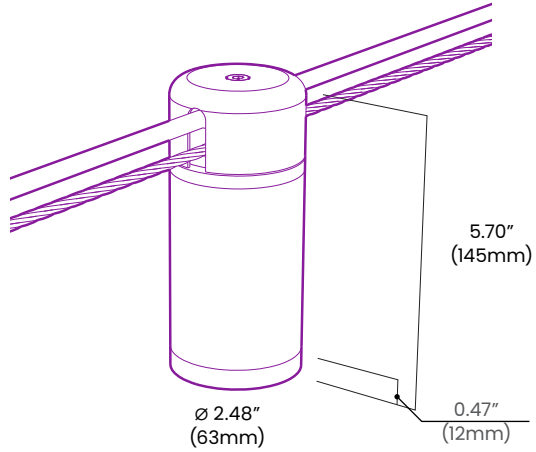

CLIENT	
PROJECT NAME	
LOCATION	
DATE	

-4°F to 104°F (-20°C to 40°C)

Up to 785/Im Output

Product Detail

Lighting	Lamp	LED
	Average Life	30,000 Hours
	Beam Angle	120°
Electrical	Controls	MLV, ELV, TRIAC, 0-10V
	Input Voltage	24VDC
	Max Input Current	0.21A / 0.42A per Fixture
	Connections	16AWG, Copper Conductors
	Power Cable Length	Standard 6in Input; 6in Output
	Circuit	Class 2
Mechanical	Housing Construction	Aluminum 6061-T6 Optical Acrylic Lens
	Weight	1.2lbs (550g)/ea
	Operating Temperature	-4°F to 104°F (-20°C to 40°C)
Environmental	Ingress Protection	IP65
	Mounting	Aircraft Cable (not included)
	Fixture Spacing	Custom, From 2FT to 12FT
Certifications	LC	

blighting.com

Dimensions

Slim Lens Version

Standard Lens Version

Connection Details

Connection Details

SJOOW Cable Weight:
0.85oz/FT (82gr/m)

The length of "B" Power + Connector varies depending on the spacing between the lights.

Spacing Light Centre to Center Distance	A Connector Length Included	B Extension Cable Length	Extention Cable Ordering Code
2ft (0.61m)	6in (0.15m)	9.75in (0.25m)	PCE ZP MF 01
3ft (0.91m)		1 ft 9.75in (0.55m)	PCE ZP MF 02
4ft (1.22m)		2ft 9.75in (0.85m)	PCE ZP MF 03
5ft (1.52m)		3ft 9.75in (1.16m)	PCE ZP MF 04
6ft (1.83m)		4ft 9.75in (1.47m)	PCE ZP MF 05
7ft (2.13m)		5ft 9.75in (1.77m)	PCE ZP MF 06
8ft (2.44m)		6ft 9.75in (2.08m)	PCE ZP MF 07
9ft (2.74m)		7ft 9.75in (2.38m)	PCE ZP MF 08
10ft (3.05m)		8ft 9.75in (2.69m)	PCE ZP MF 09
11ft (3.35m)		9ft 9.75in (2.99m)	PCE ZP MF 10
12ft (3.66m)		10ft 9.75in (3.30m)	PCE ZP MF 11