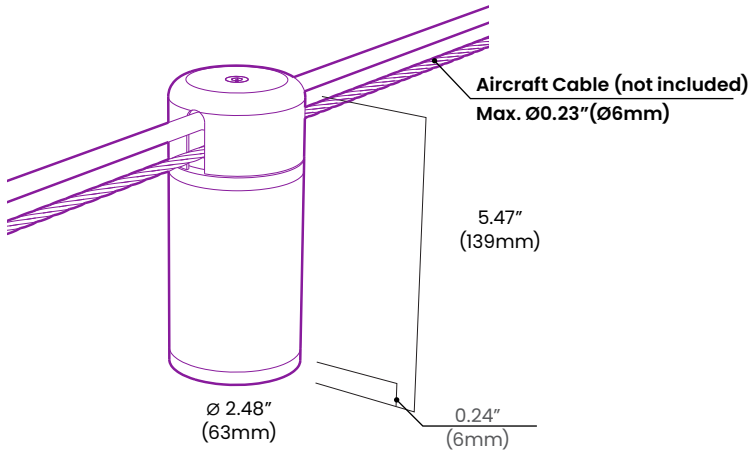

CLIENT	
PROJECT NAME	
LOCATION	
DATE	

-4°F to 104°F (-20°C to 40°C)

Up to 785/Im Output

Product Detail

Lighting	Lamp	LED
	Average Life	30,000 Hours
	Beam Angle	120°
Electrical	Controls	MLV, ELV, TRIAC, 0-10V
	Input Voltage	24VDC
	Max Input Current	0.21A / 0.42A per Fixture
	Connections	16AWG, Copper Conductors
	Power Cable Length	Standard 6in Input; 6in Output
	Circuit	Class 2
Mechanical	Housing Construction	Aluminum 6061-T6 Optical Acrylic Lens
	Weight	1.2lbs (550g)/ea
	Operating Temperature	-4°F to 104°F (-20°C to 40°C)
Environmental	Ingress Protection	IP65
	Mounting	Aircraft Cable (not included)
	Fixture Spacing	Custom, From 2FT to 12FT
Certifications	LC	

blighting.com

Dimensions

Slim Lens Version

Standard Lens Version

Connection Details

Connection Details

SJOOW Cable Weight:
0.85oz/FT (82gr/m)

The length of "B" Power + Connector varies depending on the spacing between the lights.

Spacing Light Centre to Center Distance	A Connector Length Included	B Extension Cable Length	Extention Cable Ordering Code
2ft (0.61m)	6in (0.15m)	9.75in (0.25m)	PCE ZP MF 01
3ft (0.91m)		1 ft 9.75in (0.55m)	PCE ZP MF 02
4ft (1.22m)		2ft 9.75in (0.85m)	PCE ZP MF 03
5ft (1.52m)		3ft 9.75in (1.16m)	PCE ZP MF 04
6ft (1.83m)		4ft 9.75in (1.47m)	PCE ZP MF 05
7ft (2.13m)		5ft 9.75in (1.77m)	PCE ZP MF 06
8ft (2.44m)		6ft 9.75in (2.08m)	PCE ZP MF 07
9ft (2.74m)		7ft 9.75in (2.38m)	PCE ZP MF 08
10ft (3.05m)		8ft 9.75in (2.69m)	PCE ZP MF 09
11ft (3.35m)		9ft 9.75in (2.99m)	PCE ZP MF 10
12ft (3.66m)		10ft 9.75in (3.30m)	PCE ZP MF 11