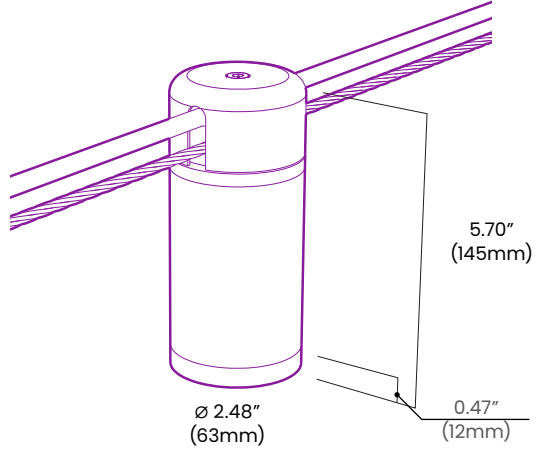

CLIENT	
PROJECT NAME	
LOCATION	
DATE	

-4°F to 104°F (-20°C to 40°C)

Up to 785/Im Output

Product Detail

Lighting	Lamp	LED
	Average Life	30,000 Hours
	Beam Angle	120°
Electrical	Controls	MLV, ELV, TRIAC, 0-10V
	Input Voltage	24VDC
	Max Input Current	0.21A / 0.42A per Fixture
	Connections	16AWG, Copper Conductors
	Power Cable Length	Standard 6in Input; 6in Output
Mechanical	Circuit	Class 2
	Housing Construction	Aluminum 6061-T6 Optical Acrylic Lens
	Weight	1.2lbs (550g)/ea
Environmental	Operating Temperature	-4°F to 104°F (-20°C to 40°C)
	Ingress Protection	IP65
	Mounting	Aircraft Cable (not included)
	Fixture Spacing	Custom, From 2FT to 12FT
	Certifications	LC

blighting.com

Dimensions

Slim Lens Version

Standard Lens Version

Connection Details

Connection Details

SJOOW Cable Weight:
0.85oz/FT (82gr/m)

The length of "B" Power + Connector varies depending on the spacing between the lights.

Spacing Light Centre to Center Distance	A Connector Length Included	B Extension Cable Length	Extention Cable Ordering Code
2ft (0.61m)	6in (0.15m)	9.75in (0.25m)	PCE ZP MF 01
3ft (0.91m)		1 ft 9.75in (0.55m)	PCE ZP MF 02
4ft (1.22m)		2ft 9.75in (0.85m)	PCE ZP MF 03
5ft (1.52m)		3ft 9.75in (1.16m)	PCE ZP MF 04
6ft (1.83m)		4ft 9.75in (1.47m)	PCE ZP MF 05
7ft (2.13m)		5ft 9.75in (1.77m)	PCE ZP MF 06
8ft (2.44m)		6ft 9.75in (2.08m)	PCE ZP MF 07
9ft (2.74m)		7ft 9.75in (2.38m)	PCE ZP MF 08
10ft (3.05m)		8ft 9.75in (2.69m)	PCE ZP MF 09
11ft (3.35m)		9ft 9.75in (2.99m)	PCE ZP MF 10
12ft (3.66m)		10ft 9.75in (3.30m)	PCE ZP MF 11