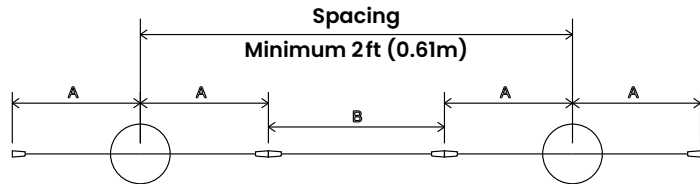

blighting.com

Dimensions

Slim Lens Version

Standard Lens Version

Connection Details

Connection Details

SJOOW Cable Weight:
0.85oz/FT (82gr/m)

The length of "B" Power + Connector varies depending on the spacing between the lights.

Spacing Light Centre to Center Distance	A Connector Length Included	B Extension Cable Length	Extention Cable Ordering Code
2ft (0.61m)	6in (0.15m)	9.75in (0.25m)	PCE ZP MF 01
3ft (0.91m)		1 ft 9.75in (0.55m)	PCE ZP MF 02
4ft (1.22m)		2ft 9.75in (0.85m)	PCE ZP MF 03
5ft (1.52m)		3ft 9.75in (1.16m)	PCE ZP MF 04
6ft (1.83m)		4ft 9.75in (1.47m)	PCE ZP MF 05
7ft (2.13m)		5ft 9.75in (1.77m)	PCE ZP MF 06
8ft (2.44m)		6ft 9.75in (2.08m)	PCE ZP MF 07
9ft (2.74m)		7ft 9.75in (2.38m)	PCE ZP MF 08
10ft (3.05m)		8ft 9.75in (2.69m)	PCE ZP MF 09
11ft (3.35m)		9ft 9.75in (2.99m)	PCE ZP MF 10
12ft (3.66m)		10ft 9.75in (3.30m)	PCE ZP MF 11