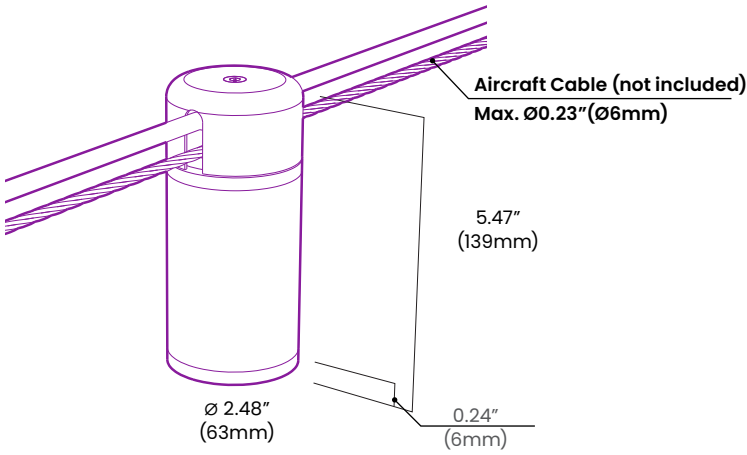

CLIENT	
PROJECT NAME	
LOCATION	
DATE	

-4°F to 104°F (-20°C to 40°C)

Up to 785/Im Output

Product Detail

Lighting	Lamp	LED
	Average Life	30,000 Hours
	Beam Angle	120°
Electrical	Controls	MLV, ELV, TRIAC, 0-10V
	Input Voltage	24VDC
	Max Input Current	0.21A / 0.42A per Fixture
	Connections	16AWG, Copper Conductors
	Power Cable Length	Standard 6in Input; 6in Output
Mechanical	Circuit	Class 2
	Housing Construction	Aluminum 6061-T6 Optical Acrylic Lens
	Weight	1.2lbs (550g)/ea
Environmental	Operating Temperature	-4°F to 104°F (-20°C to 40°C)
	Ingress Protection	IP65
	Mounting	Aircraft Cable (not included)
	Fixture Spacing	Custom, From 2FT to 12FT
	Certifications	LC

blighting.com

Dimensions

Slim Lens Version

Standard Lens Version

Connection Details

Connection Details

SJOOW Cable Weight:
0.85oz/FT (82gr/m)

The length of "B" Power + Connector varies depending on the spacing between the lights.

Spacing Light Centre to Center Distance	A Connector Length Included	B Extension Cable Length	Extention Cable Ordering Code
2ft (0.61m)	6in (0.15m)	9.75in (0.25m)	PCE ZP MF 01
3ft (0.91m)		1 ft 9.75in (0.55m)	PCE ZP MF 02
4ft (1.22m)		2ft 9.75in (0.85m)	PCE ZP MF 03
5ft (1.52m)		3ft 9.75in (1.16m)	PCE ZP MF 04
6ft (1.83m)		4ft 9.75in (1.47m)	PCE ZP MF 05
7ft (2.13m)		5ft 9.75in (1.77m)	PCE ZP MF 06
8ft (2.44m)		6ft 9.75in (2.08m)	PCE ZP MF 07
9ft (2.74m)		7ft 9.75in (2.38m)	PCE ZP MF 08
10ft (3.05m)		8ft 9.75in (2.69m)	PCE ZP MF 09
11ft (3.35m)		9ft 9.75in (2.99m)	PCE ZP MF 10
12ft (3.66m)		10ft 9.75in (3.30m)	PCE ZP MF 11