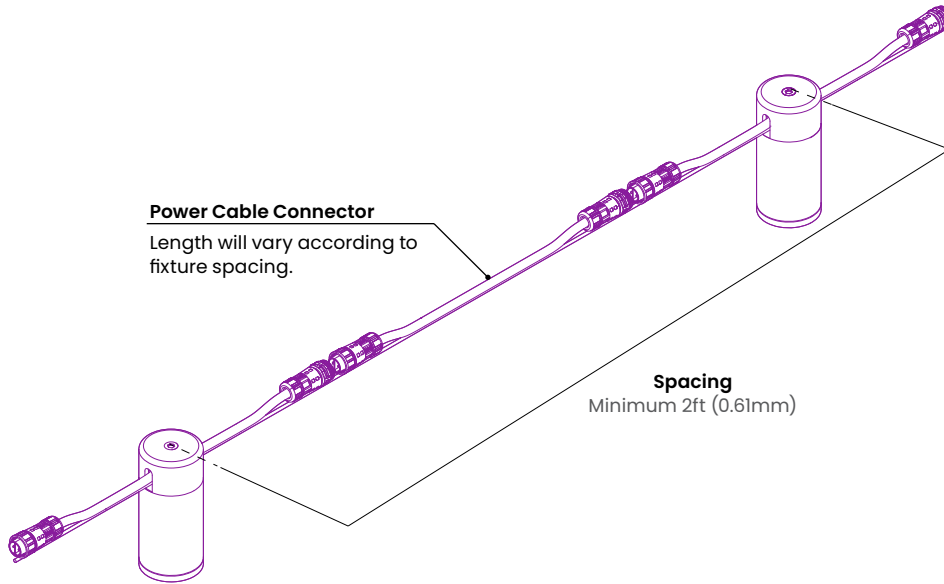

CLIENT	
PROJECT NAME	
LOCATION	
DATE	

-4°F to 104°F (-20°C to 40°C)

Up to 785/Im Output

Product Detail

Lighting	Lamp	LED
	Average Life	30,000 Hours
	Beam Angle	120°
Electrical	Controls	MLV, ELV, TRIAC, 0-10V
	Input Voltage	24VDC
	Max Input Current	0.21A / 0.42A per Fixture
	Connections	16AWG, Copper Conductors
	Power Cable Length	Standard 6in Input; 6in Output
	Circuit	Class 2
Mechanical	Housing Construction	Aluminum 6061-T6 Optical Acrylic Lens
	Weight	1.2lbs (550g)/ea
	Operating Temperature	-4°F to 104°F (-20°C to 40°C)
Environmental	Ingress Protection	IP65
	Mounting	Aircraft Cable (not included)
	Fixture Spacing	Custom, From 2FT to 12FT
Certifications	LC	

blighting.com

Dimensions

Slim Lens Version

Standard Lens Version

Connection Details

Connection Details

SJOOW Cable Weight:
0.85oz/FT (82gr/m)

The length of "B" Power + Connector varies depending on the spacing between the lights.

Spacing Light Centre to Center Distance	A Connector Length Included	B Extension Cable Length	Extention Cable Ordering Code
2ft (0.61m)	6in (0.15m)	9.75in (0.25m)	PCE ZP MF 01
3ft (0.91m)		1 ft 9.75in (0.55m)	PCE ZP MF 02
4ft (1.22m)		2ft 9.75in (0.85m)	PCE ZP MF 03
5ft (1.52m)		3ft 9.75in (1.16m)	PCE ZP MF 04
6ft (1.83m)		4ft 9.75in (1.47m)	PCE ZP MF 05
7ft (2.13m)		5ft 9.75in (1.77m)	PCE ZP MF 06
8ft (2.44m)		6ft 9.75in (2.08m)	PCE ZP MF 07
9ft (2.74m)		7ft 9.75in (2.38m)	PCE ZP MF 08
10ft (3.05m)		8ft 9.75in (2.69m)	PCE ZP MF 09
11ft (3.35m)		9ft 9.75in (2.99m)	PCE ZP MF 10
12ft (3.66m)		10ft 9.75in (3.30m)	PCE ZP MF 11