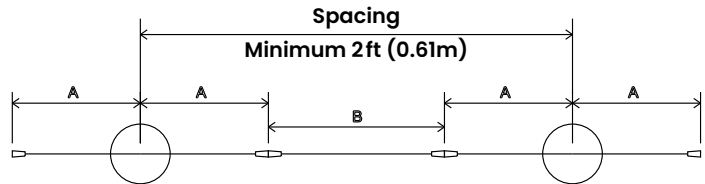

blighting.com

Dimensions

Slim Lens Version

Standard Lens Version

Connection Details

Connection Details

SJOOW Cable Weight:
0.85oz/FT (82gr/m)

The length of "B" Power + Connector varies depending on the spacing between the lights.

Spacing Light Centre to Center Distance	A Connector Length Included	B Extension Cable Length	Extention Cable Ordering Code
2ft (0.61m)	6in (0.15m)	9.75in (0.25m)	PCE ZP MF 01
3ft (0.91m)		1 ft 9.75in (0.55m)	PCE ZP MF 02
4ft (1.22m)		2ft 9.75in (0.85m)	PCE ZP MF 03
5ft (1.52m)		3ft 9.75in (1.16m)	PCE ZP MF 04
6ft (1.83m)		4ft 9.75in (1.47m)	PCE ZP MF 05
7ft (2.13m)		5ft 9.75in (1.77m)	PCE ZP MF 06
8ft (2.44m)		6ft 9.75in (2.08m)	PCE ZP MF 07
9ft (2.74m)		7ft 9.75in (2.38m)	PCE ZP MF 08
10ft (3.05m)		8ft 9.75in (2.69m)	PCE ZP MF 09
11ft (3.35m)		9ft 9.75in (2.99m)	PCE ZP MF 10
12ft (3.66m)		10ft 9.75in (3.30m)	PCE ZP MF 11