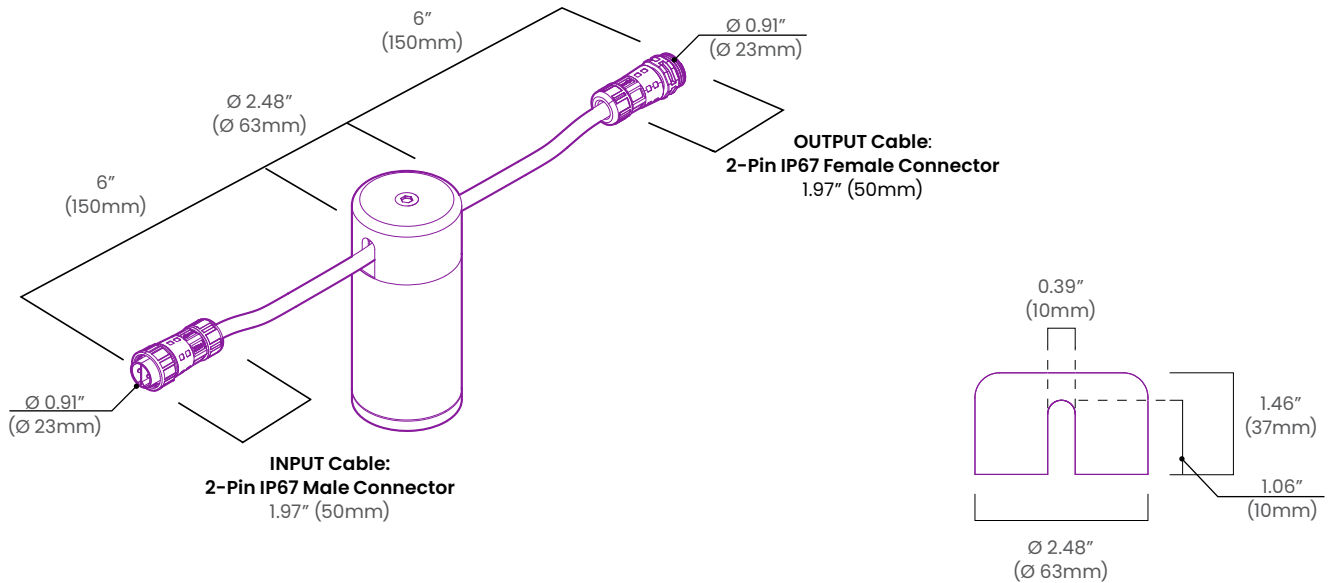

CLIENT	
PROJECT NAME	
LOCATION	
DATE	

-4°F to 104°F (-20°C to 40°C)

Up to 785/Im Output

Product Detail

Lighting	Lamp	LED
	Average Life	30,000 Hours
	Beam Angle	120°
Electrical	Controls	MLV, ELV, TRIAC, 0-10V
	Input Voltage	24VDC
	Max Input Current	0.21A / 0.42A per Fixture
	Connections	16AWG, Copper Conductors
	Power Cable Length	Standard 6in Input; 6in Output
Mechanical	Circuit	Class 2
	Housing Construction	Aluminum 6061-T6 Optical Acrylic Lens
	Weight	1.2lbs (550g)/ea
Environmental	Operating Temperature	-4°F to 104°F (-20°C to 40°C)
	Ingress Protection	IP65
	Mounting	Aircraft Cable (not included)
	Fixture Spacing	Custom, From 2FT to 12FT
	Certifications	LC

blighting.com

Dimensions

Slim Lens Version

Standard Lens Version

Connection Details

Connection Details

SJOOW Cable Weight:
0.85oz/FT (82gr/m)

The length of "B" Power + Connector varies depending on the spacing between the lights.

Spacing Light Centre to Center Distance	A Connector Length Included	B Extension Cable Length	Extention Cable Ordering Code
2ft (0.61m)	6in (0.15m)	9.75in (0.25m)	PCE ZP MF 01
3ft (0.91m)		1 ft 9.75in (0.55m)	PCE ZP MF 02
4ft (1.22m)		2ft 9.75in (0.85m)	PCE ZP MF 03
5ft (1.52m)		3ft 9.75in (1.16m)	PCE ZP MF 04
6ft (1.83m)		4ft 9.75in (1.47m)	PCE ZP MF 05
7ft (2.13m)		5ft 9.75in (1.77m)	PCE ZP MF 06
8ft (2.44m)		6ft 9.75in (2.08m)	PCE ZP MF 07
9ft (2.74m)		7ft 9.75in (2.38m)	PCE ZP MF 08
10ft (3.05m)		8ft 9.75in (2.69m)	PCE ZP MF 09
11ft (3.35m)		9ft 9.75in (2.99m)	PCE ZP MF 10
12ft (3.66m)		10ft 9.75in (3.30m)	PCE ZP MF 11