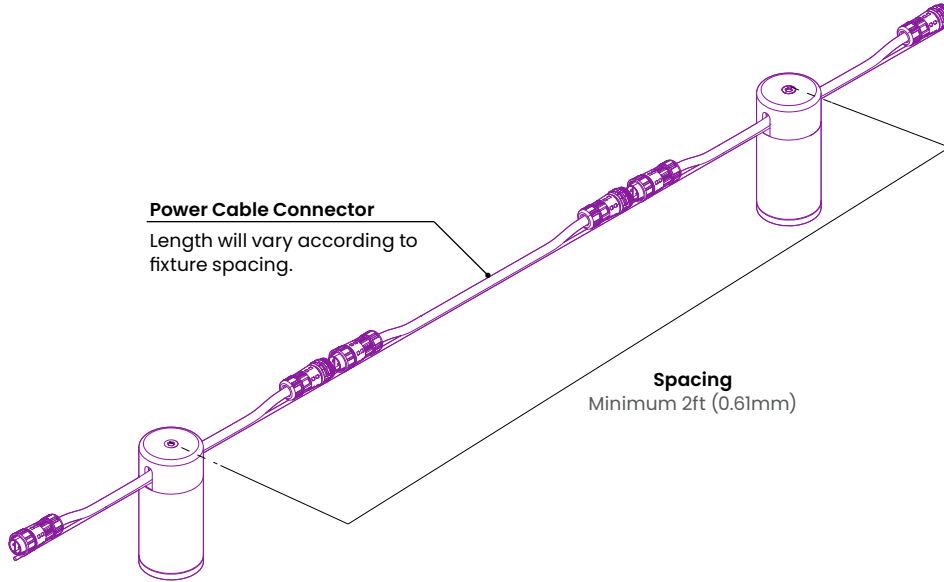

CLIENT	
PROJECT NAME	
LOCATION	
DATE	

-4°F to 104°F (-20°C to 40°C)

Up to 785/Im Output

Product Detail

Lighting	Lamp	LED
	Average Life	30,000 Hours
	Beam Angle	120°
Electrical	Controls	MLV, ELV, TRIAC, 0-10V
	Input Voltage	24VDC
	Max Input Current	0.21A / 0.42A per Fixture
	Connections	16AWG, Copper Conductors
	Power Cable Length	Standard 6in Input; 6in Output
Mechanical	Circuit	Class 2
	Housing Construction	Aluminum 6061-T6 Optical Acrylic Lens
	Weight	1.2lbs (550g)/ea
Environmental	Operating Temperature	-4°F to 104°F (-20°C to 40°C)
	Ingress Protection	IP65
	Mounting	Aircraft Cable (not included)
	Fixture Spacing	Custom, From 2FT to 12FT
	Certifications	LC

blighting.com

Dimensions

Slim Lens Version

Standard Lens Version

Connection Details

Connection Details

SJOOW Cable Weight:
0.85oz/FT (82gr/m)

The length of "B" Power + Connector varies depending on the spacing between the lights.

Spacing Light Centre to Center Distance	A Connector Length Included	B Extension Cable Length	Extention Cable Ordering Code
2ft (0.61m)	6in (0.15m)	9.75in (0.25m)	PCE ZP MF 01
3ft (0.91m)		1 ft 9.75in (0.55m)	PCE ZP MF 02
4ft (1.22m)		2ft 9.75in (0.85m)	PCE ZP MF 03
5ft (1.52m)		3ft 9.75in (1.16m)	PCE ZP MF 04
6ft (1.83m)		4ft 9.75in (1.47m)	PCE ZP MF 05
7ft (2.13m)		5ft 9.75in (1.77m)	PCE ZP MF 06
8ft (2.44m)		6ft 9.75in (2.08m)	PCE ZP MF 07
9ft (2.74m)		7ft 9.75in (2.38m)	PCE ZP MF 08
10ft (3.05m)		8ft 9.75in (2.69m)	PCE ZP MF 09
11ft (3.35m)		9ft 9.75in (2.99m)	PCE ZP MF 10
12ft (3.66m)		10ft 9.75in (3.30m)	PCE ZP MF 11