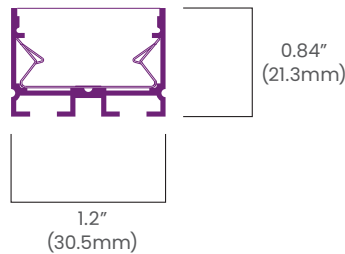

CLIENT	
PROJECT NAME	
LOCATION	
DATE	

Up to 522 lm/ft **6W/FT** **90+ CRI**

Product Detail

Lighting	Number of LED's	14 Diodes/FT (46/m)
	Lamp	SMD 5060
	Beam Angle	White: 10°, 30°, 45° (Asymmetric), RGBW: 45°
	Average Life	50,000 Hours
Electrical	CCT Binning	SDCM <3 LED's
	Controls	0-10V, MLV, ELV, Phase-Cut, Triac, DMX, Bluetooth
	Input Voltage	24VDC
	Max Input Current	5A
Mechanical	Connections	20AWG, Copper Conductors
	Circuit	Class 2
	Housing Construction	Flexible PCB Board, Silicone Jacket
Environmental	Mounting Options	Channel, Clip
	Ingress Protection	IP65
	Certifications	cULus
	Operating Temperature	-4°F to 104°F (-20°C to 40°C)

Performance

CCT/Color		2700K	3000K	4000K	RGBW(3000K)
Power	W/FT (W/m)	6 (19.6)			
Lumens	lm/FT (lm/m)	480 (1,575)	510 (1,673)	522 (1,712)	320(1,050)
Efficacy	lm/W	80	85	87	53
CRI	CRI	90+			-
Increment	inch (mm)	6 (152)			
Max. Length	ft (m)	14ft 6in (4.4m)			

Ordering

Product Code	Series	CCT/Color	Beam Angle	Input Voltage	IP Rating
W5	F			24	IP65
		2700K	10°		
		3000K	30°		
		4000K	45° (Asymmetric)		
		RGBW(3000K)	45° (RGBW only)		

Dimensions

Section	A	B	C	D
	inch (mm)			
 DMP(IP65)	0.78 (19.8)	6 (152.4)	0.94 (24)	0.39 (10)

Mounting Channel

Surface Mount Profile with Flat, Opaque Lens Optic. Unit Includes Base Track, Lens Optic, Plastic End Caps with Screws & Surface Mounting Clips, IP20, MAX. 4FT LENGTH

Part# **OWW SF 3021 FR IP20**