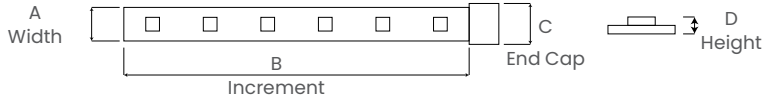

Delivering up to 522 lumens per foot, W5 Wall Wash LED Tape is a powerful, flexible and compact linear LED lighting solution. Deliver efficiency up to 87lm/w and target smooth wall wash, beam and graze effects. Custom tailored continuous run lengths up to 14.5ft make the W5 a perfect choice for landscape, signage and architectural highlighting. Safe 24VDC operation, dimmable, and IP65 rated for indoor or outdoor use. Available in 2700K, 3000K or 4000K.

CLIENT	
PROJECT NAME	
LOCATION	
DATE	

Up to 522 lm/ft **6W/FT** **90+ CRI**

Product Detail

Lighting	Number of LED's	14 Diodes/FT (46/m)
	Lamp	SMD 5060
	Beam Angle	White: 10°, 30°, 45° (Asymmetric), RGBW: 45°
	Average Life	50,000 Hours
Electrical	CCT Binning	SDCM <3 LED's
	Controls	0-10V, MLV, ELV, Phase-Cut, Triac, DMX, Bluetooth
	Input Voltage	24VDC
	Max Input Current	5A
Mechanical	Connections	20AWG, Copper Conductors
	Circuit	Class 2
	Housing Construction	Flexible PCB Board, Silicone Jacket
Environmental	Mounting Options	Channel, Clip
	Ingress Protection	IP65
	Certifications	cULus
	Operating Temperature	-4°F to 104°F (-20°C to 40°C)

Performance

CCT/Color		2700K	3000K	4000K	RGBW(3000K)
Power	W/FT (W/m)	6 (19.6)			
Lumens	lm/FT (lm/m)	480 (1,575)	510 (1,673)	522 (1,712)	320(1,050)
Efficacy	lm/W	80	85	87	53
CRI	CRI	90+			-
Increment	inch (mm)	6 (152)			
Max. Length	ft (m)	14ft 6in (4.4m)			

Ordering

Product Code	Series	CCT/Color	Beam Angle	Input Voltage	IP Rating
W5	F			24	IP65
		2700K	10°		
		3000K	30°		
		4000K	45° (Asymmetric)		
		RGBW(3000K)	45° (RGBW only)		

Dimensions

Section	A	B	C	D
	inch (mm)			
 DMP(IP65)	0.78 (19.8)	6 (152.4)	0.94 (24)	0.39 (10)