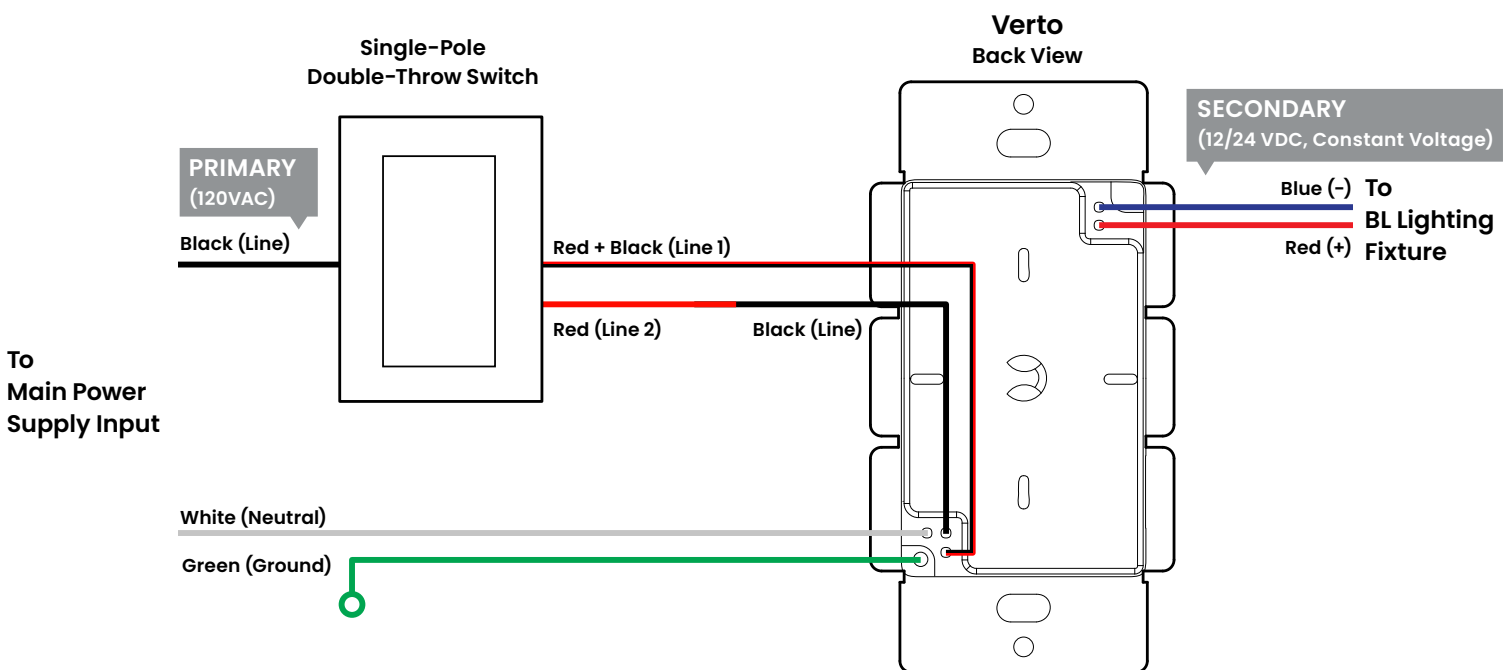

Channel
Single (60W,96W), Double (D60W, D80W)

Top View

Voltage Adjustable Knob

12V Output Voltage: 12-13.5V

24V Output Voltage: 24-26V

**Single Channel (60W, 96W)
NON-DIMMING**

**Single Channel (60W, 96W)
3-WAY NON-DIMMING**

**Double Channel (D60W, D80W)
NON-DIMMING**

**Double Channel (D60W, D80W)
3-WAY NON-DIMMING**