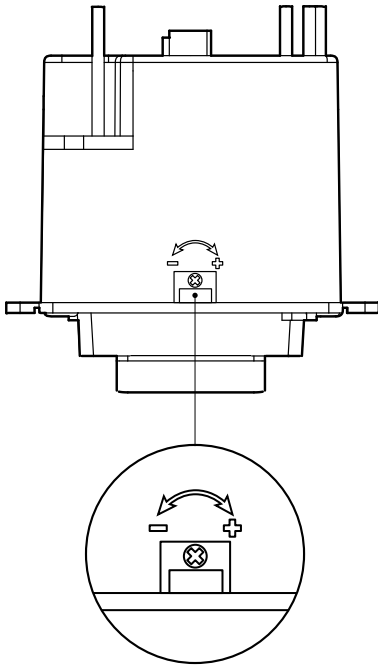

Channel
Single (60W,96W), Double (D60W, D80W)

Top View

Voltage Adjustable Knob

12V Output Voltage: 12-13.5V

24V Output Voltage: 24-26V

**Single Channel (60W, 96W)
NON-DIMMING**

**Single Channel (60W, 96W)
3-WAY NON-DIMMING**

**Double Channel (D60W, D80W)
NON-DIMMING**

**Double Channel (D60W, D80W)
3-WAY NON-DIMMING**