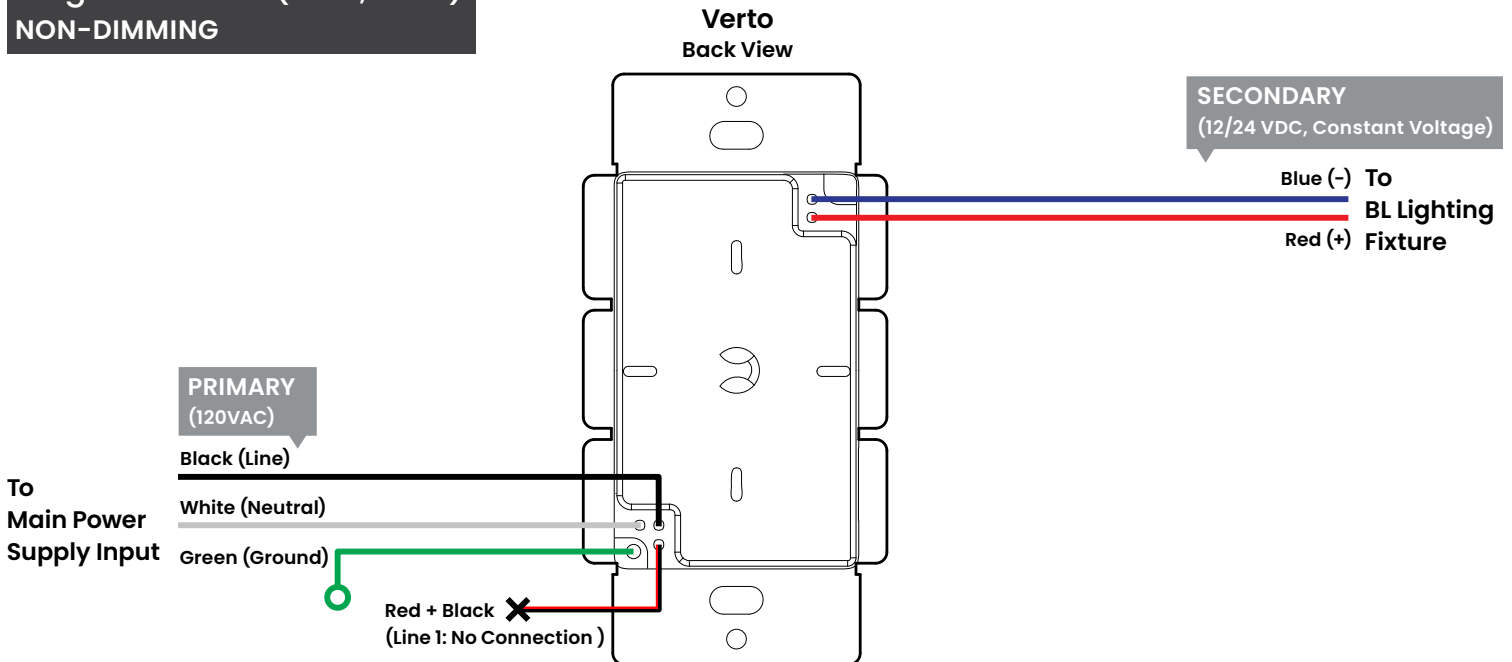

Channel
Single (60W,96W), Double (D60W, D80W)

Top View

Voltage Adjustable Knob

12V Output Voltage: 12-13.5V

24V Output Voltage: 24-26V

**Single Channel (60W, 96W)
NON-DIMMING**

**Single Channel (60W, 96W)
3-WAY NON-DIMMING**

**Double Channel (D60W, D80W)
NON-DIMMING**

**Double Channel (D60W, D80W)
3-WAY NON-DIMMING**