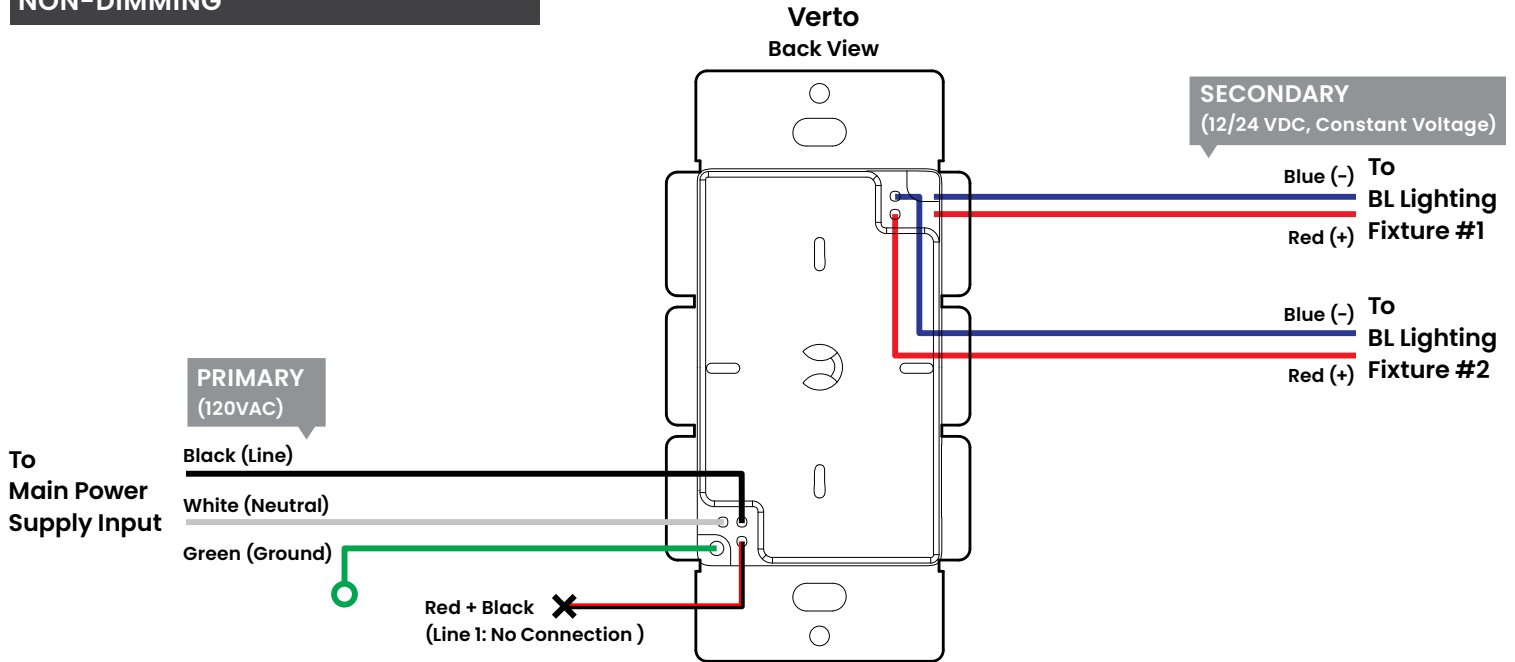

Channel
Single (60W,96W), Double (D60W, D80W)

Top View

Voltage Adjustable Knob

12V Output Voltage: 12-13.5V

24V Output Voltage: 24-26V

**Single Channel (60W, 96W)
NON-DIMMING**

**Single Channel (60W, 96W)
3-WAY NON-DIMMING**

**Double Channel (D60W, D80W)
NON-DIMMING**

**Double Channel (D60W, D80W)
3-WAY NON-DIMMING**