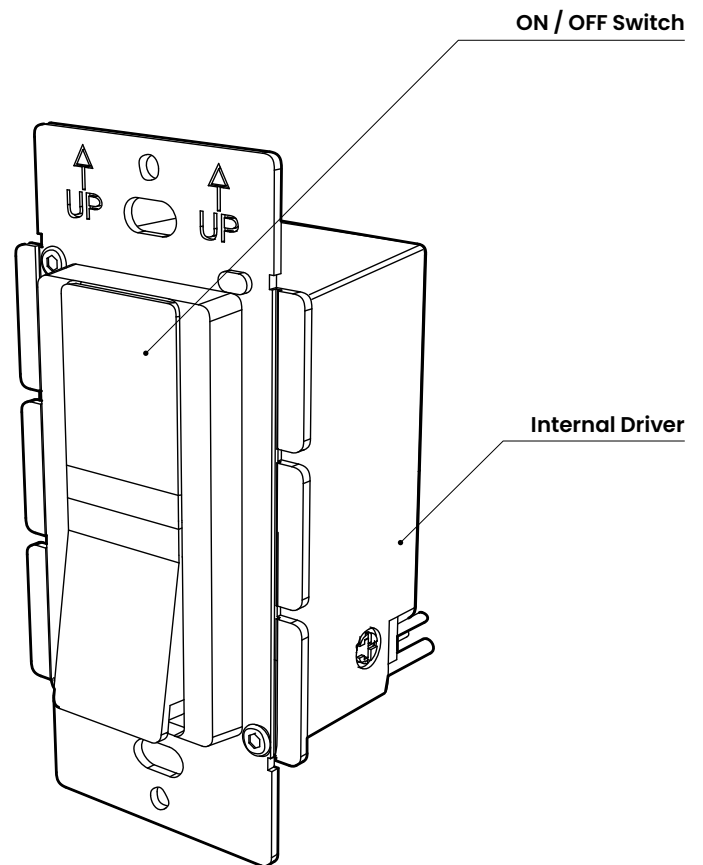

Channel
Single (60W,96W), Double (D60W, D80W)

Top View

Voltage Adjustable Knob

12V Output Voltage: 12-13.5V

24V Output Voltage: 24-26V

**Single Channel (60W, 96W)
NON-DIMMING**

**Single Channel (60W, 96W)
3-WAY NON-DIMMING**

**Double Channel (D60W, D80W)
NON-DIMMING**

**Double Channel (D60W, D80W)
3-WAY NON-DIMMING**