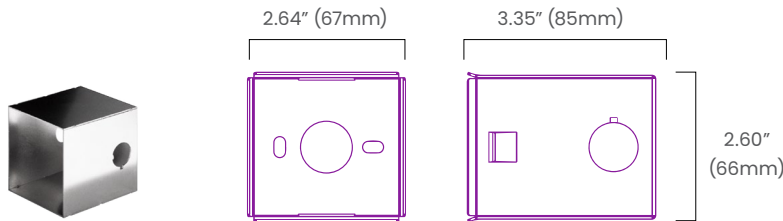

SHC48

BL Wall

Outdoor Recessed Wall Light
3W, 120-240VAC Input

SHC48 recessed wall lights are built to blend seamlessly into the landscape, and ideal for stairway and pathway lighting. Available in 2000K, 3000K or 6000K CCT options. The unit is durably constructed with a die-cast aluminum body and front plate while the stainless steel mounting sleeve allows uniform and fast installations. Low profile and efficient, these luminaires are IP65 outdoor rated.

bllighting.com

Dimensions

SHC48

Recessed Mounting Sleeve

Photometric Details

Illuminance

Light Distribution