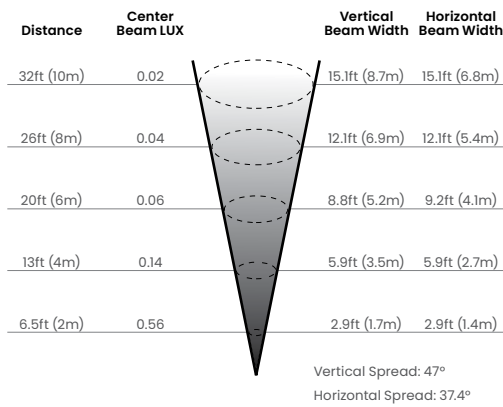

bllighting.com

Dimensions

SHC48

Recessed Mounting Sleeve

Photometric Details

Illuminance

Light Distribution