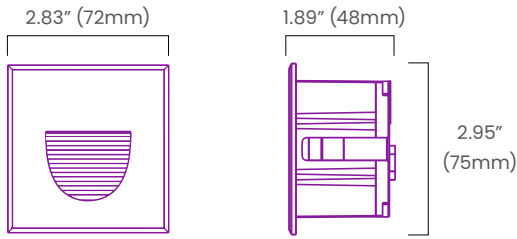

bllighting.com

Dimensions

SHC48

Recessed Mounting Sleeve

Photometric Details

Illuminance

Light Distribution