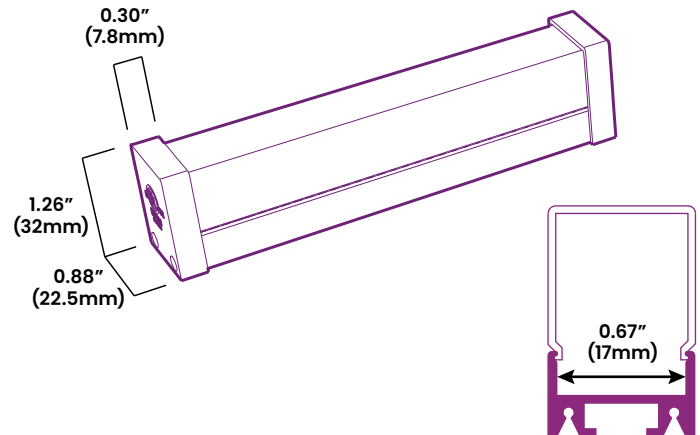

Dimensions

Custom channel colors are available, please consult BL Lighting for more information.

BL LIGHTING
ILLUMINATE EVERYTHING

111 - 8838 Heather St. Vancouver, BC, Canada. V6P 3S8
P: 1-804-874-4405 E: info@blighting.com
Copyright © BL INNOVATIVE LIGHTING. All Rights Reserved.

Solid State Lighting is sensitive to power fluctuations. Surge protection is highly recommended for all LED lighting products and should be on a dedicated circuit to protect against premature failure. Lack of surge protection may void your warranty.

Designed & Assembled in North America.

Specifications subject to change without notice. Please refer to our website at blighting.com for current technical data.

For more information, please download the BL LIGHTING catalog

blighting.com