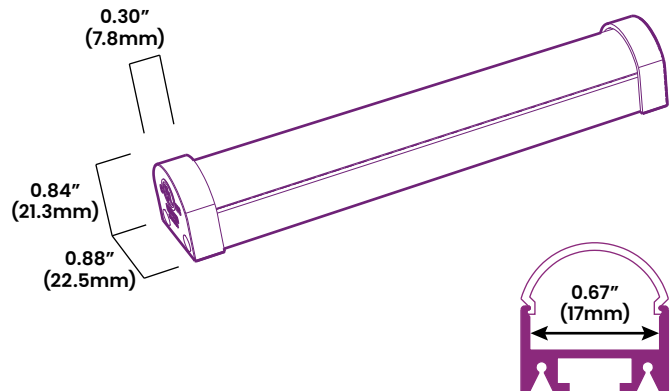

Dimensions

Custom channel colors are available, please consult BL Lighting for more information.

BL LIGHTING
ILLUMINATE EVERYTHING

111 - 8838 Heather St. Vancouver, BC, Canada. V6P 3S8
P: 1-804-874-4405 E: info@bllighting.com
Copyright © BL INNOVATIVE LIGHTING. All Rights Reserved.

Solid State Lighting is sensitive to power fluctuations. Surge protection is highly recommended for all LED lighting products and should be on a dedicated circuit to protect against premature failure. Lack of surge protection may void your warranty.

Designed & Assembled in North America.

Specifications subject to change without notice. Please refer to our website at bllighting.com for current technical data.

For more information, please download the BL LIGHTING catalog

bllighting.com