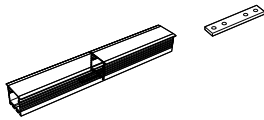

## Product Detail

<b>Mechanical</b>	Housing Construction	Aluminum Enclosure Polycarbonate Optic (75% Trans.) Anodized End Caps Stainless Steel Screws
	Stock Length	6ft (1.83m)
	Minimum Cut Length	Based on BL Flexform Increments
<b>Components</b>	CH-S2212-E	Aluminum Base Track
	LE-S2212-E	Polycarbonate Optic
	EC-S2212-E	Anodized End Cap with Screws
	CP-S2212-E	Steel Surface Mounting Clips
	TC180-E	Multi-Track Connector, Flat 180°
<b>Environmental</b>	TCX90-E	Multi-Track Connector, In/Out 90°
	TCF90-E	Multi-Track Connector, Flat 90°
	Ingress Protection	IP20
	Certifications	cULus

## Connector Options

**TC180-E**  
Multi-Track Connector, Flat 180°

**TCX90-E**  
Multi-Track Connector, In/Out 90°

**TCF90-E**  
Multi-Track Connector, Flat 90°