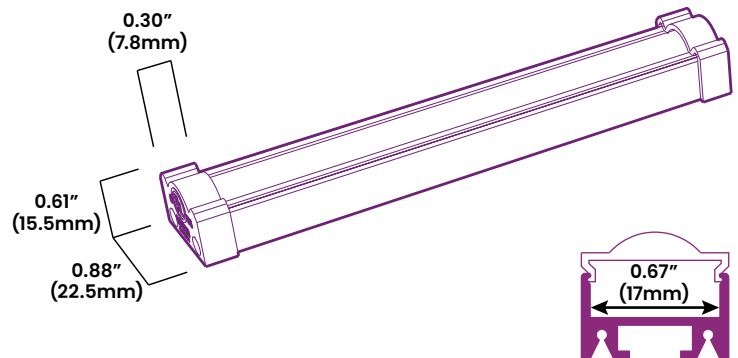

Dimensions

Custom channel colors are available, please consult BL Lighting for more information.

BL LIGHTING
ILLUMINATE EVERYTHING

111 - 8838 Heather St. Vancouver, BC, Canada. V6P 3S8
P: 1-804-874-4405 E: info@blighting.com
Copyright © BL INNOVATIVE LIGHTING. All Rights Reserved.

Solid State Lighting is sensitive to power fluctuations. Surge protection is highly recommended for all LED lighting products and should be on a dedicated circuit to protect against premature failure. Lack of surge protection may void your warranty.

Designed & Assembled in North America.

Specifications subject to change without notice. Please refer to our website at blighting.com for current technical data.

For more information, please download the BL LIGHTING catalog

blighting.com