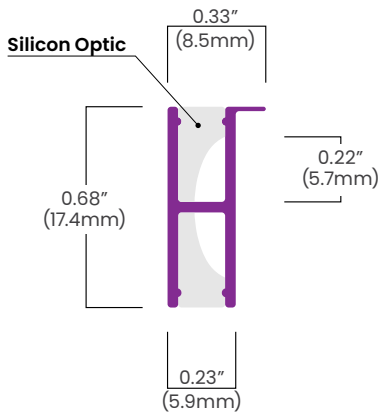

# RN1808

BL Fixform

Indoor Recessed Aluminum Channel  
Designed for use with **BL Flexform** Series

**RN1808** is a niche linear lighting solution with an innovative dual-sided LED strip design, allowing installation on both the top and bottom. Integrated dual silicone optical diffusers ensure exceptionally bright, soft, and uniform illumination. Ideal for cabinet lighting, retail displays, and residential furniture applications. With a slim width of just 0.33" (8.5mm), it is a perfect fit w/integration with the BL Flexform Series, and with a depth of 0.68" (17.4mm), this recessed aluminum extrusion is ideal for flush installations across various applications.

## Product Detail

<b>Mechanical</b>	Housing Construction	Aluminum Channel Silicone Optic (75% Trans.)
	Stock Length	8ft (2.4m)
	Minimum Cut Length	Based on BL Flexform Increments
<b>Components</b>	CH-RN1808-E	Aluminum Base Track
	LE-RN1808-E	Silicone Optic
<b>Environmental</b>	Ingress Protection	IP20
	Certifications	RoHS

## Dimensions