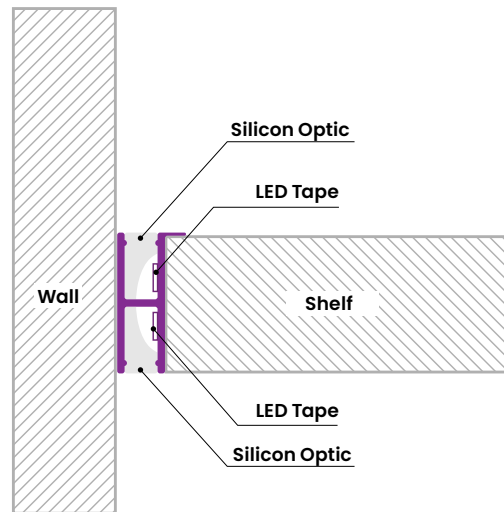

Application

BL LIGHTING
ILLUMINATE EVERYTHING

111 - 8838 Heather St. Vancouver, BC, Canada. V6P 3S8
P: 1-804-874-4405 E: info@bllighting.com
Copyright © BL INNOVATIVE LIGHTING. All Rights Reserved.

Solid State Lighting is sensitive to power fluctuations. Surge protection is highly recommended for all LED lighting products and should be on a dedicated circuit to protect against premature failure. Lack of surge protection may void your warranty.

Designed & Assembled in North America.

Specifications subject to change without notice. Please refer to our website at bllighting.com for current technical data.

For more information, please download the BL LIGHTING catalog

bllighting.com