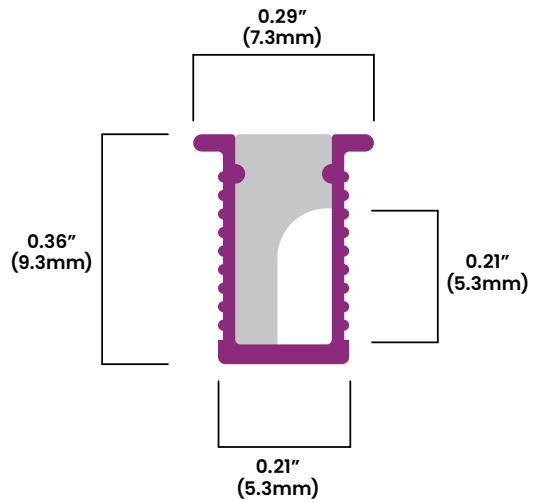

RN1007

BL Fixform

Indoor Recessed Aluminium Channel
Designed for use with **BL Flexform** Series

Truly a niche linear lighting solution, RN1007 with frosted lens optic and a slim width of just 9/32" (7.3mm) is a perfect fit into the tiniest of architectural details. Tailor-made for integration with BL Flexform N2 Narrow to deliver a strikingly luminous, dot-free, uniform line of light, and with a depth of less than 3/8" (9.3mm), is ideal for flush recess installations into any wooden surface such as millwork, furniture, shelving and displays.

Quick Ship

CLIENT	
PROJECT NAME	
LOCATION	
DATE	

Product Detail

Mechanical	Housing Construction	Black Aluminum Channel Silicone Optic (75% Trans.)
	Stock Length	6ft (1.83m)
	Minimum Cut Length	Based on BL Flexform Increments
Components	CH-RN1007-E-BK	Black Aluminum Base Track
	LE-RN1007-E	Silicone Optic
Environmental	Ingress Protection	IP20
	Certifications	cULus

Ordering

Product Code
RN1007-E-BK-FR-IP20

Dimensions

BL LIGHTING ILLUMINATE EVERYTHING

111 - 8838 Heather St. Vancouver, BC, Canada. V6P 3S8
P: 1-804-874-4405 E: info@bllighting.com
Copyright © BL INNOVATIVE LIGHTING. All Rights Reserved.