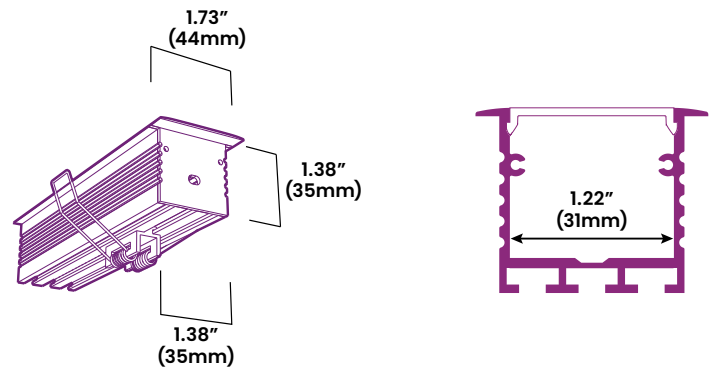

Dimensions

Custom channel colors are available, please consult BL Lighting for more information.

BL LIGHTING
ILLUMINATE EVERYTHING

111 - 8838 Heather St. Vancouver, BC, Canada. V6P 3S8
P: 1-804-874-4405 E: info@blighting.com
Copyright © BL INNOVATIVE LIGHTING. All Rights Reserved.

Solid State Lighting is sensitive to power fluctuations. Surge protection is highly recommended for all LED lighting products and should be on a dedicated circuit to protect against premature failure. Lack of surge protection may void your warranty.

Designed & Assembled in North America.

Specifications subject to change without notice. Please refer to our website at blighting.com for current technical data.

For more information, please download the BL LIGHTING catalog

blighting.com