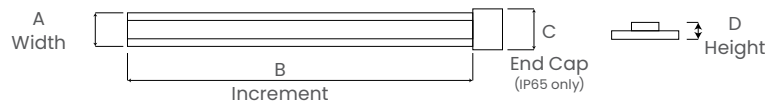

Dimensions

Section	A	B	C	D
	inch (mm)			
DRY(IP20)	0.39 (10)	-	-	0.08 (2)

BL LIGHTING ILLUMINATE EVERYTHING

111 - 8838 Heather St. Vancouver, BC, Canada. V6P 3S8
P: 1-804-874-4405 E: info@bllighting.com
Copyright © BL INNOVATIVE LIGHTING. All Rights Reserved.

Solid State Lighting is sensitive to power fluctuations. Surge protection is highly recommended for all LED lighting products and should be on a dedicated circuit to protect against premature failure. Lack of surge protection may void your warranty.

Designed & Assembled in North America.

Specifications subject to change without notice. Please refer to our website at bllighting.com for current technical data.

For more information, please download the BL LIGHTING catalog

bllighting.com