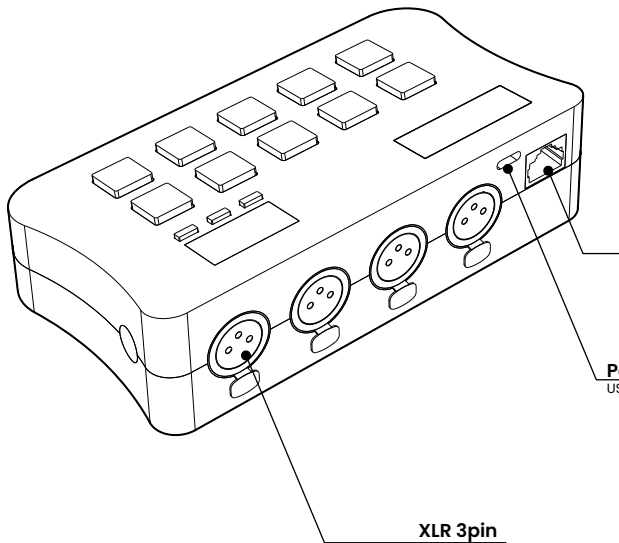

***10 Buttons**
10 buttons for direct access

***3 Buttons**
2 buttons to change scene
+ 1 button to change zone

- ❶ XLR 3pin : Universe 1
- ❷ XLR 3pin : Universe 2
- ❸ XLR 3pin : Universe 3
- ❹ XLR 3pin : Universe 4

XLR 3Pin
DMX OUT(Univer #2)
DMX Address 513-1024

XLR 3Pin
DMX OUT(Univer #1)
DMX Address 0-512

DMX512 Daisy Chaining

All devices in a DMX512 system must be connected in a "daisy chain" fashion. It is not permissible to have branching or splitting runs.