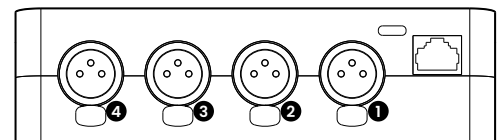

***10 Buttons**
10 buttons for direct access

***3 Buttons**
2 buttons to change scene
+ 1 button to change zone

- ❶ XLR 3pin : Universe 1
- ❷ XLR 3pin : Universe 2
- ❸ XLR 3pin : Universe 3
- ❹ XLR 3pin : Universe 4

XLR 3Pin
DMX OUT(Univer #2)
DMX Address 513-1024

XLR 3Pin
DMX OUT(Univer #1)
DMX Address 0-512

DMX512 Daisy Chaining

All devices in a DMX512 system must be connected in a "daisy chain" fashion. It is not permissible to have branching or splitting runs.