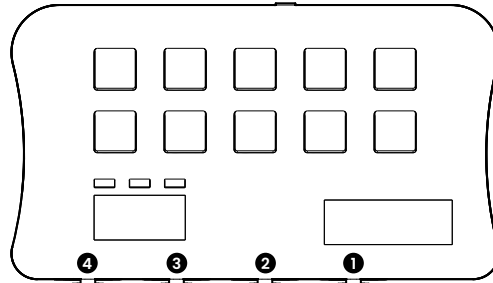

***10 Buttons**
10 buttons for direct access

***3 Buttons**
2 buttons to change scene
+ 1 button to change zone

- ❶ XLR 3pin : Universe 1
- ❷ XLR 3pin : Universe 2
- ❸ XLR 3pin : Universe 3
- ❹ XLR 3pin : Universe 4

XLR 3Pin
DMX OUT(Univer #2)
DMX Address 513-1024

XLR 3Pin
DMX OUT(Univer #1)
DMX Address 0-512

DMX512 Daisy Chaining

All devices in a DMX512 system must be connected in a "daisy chain" fashion. It is not permissible to have branching or splitting runs.