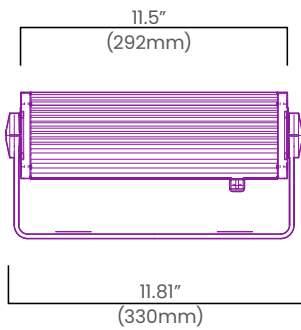

Performance

Fixture Length: 1.08FT (330mm)

CCT/Color		2700K			3000K			3500K			4000K			5000K			6500K		
Power	W/unit	33																	
Beam Angle		6°	30°	6°x55°	6°	30°	6°x55°	6°	30°	6°x55°	6°	30°	6°x55°	6°	30°	6°x55°	6°	30°	6°x55°
Lumens	lm/unit	2850	2590	2430	2905	2640	2480	2905	2640	2480	2905	2640	2480	2960	2690	2530	2960	2690	2530
Efficacy	lm/unit	86	78	74	90	82	77	90	82	77	90	82	77	90	82	77	90	82	77
CRI		80+																	

Fixture Length: 1.97FT (600mm)

CCT/Color		2700K			3000K			3500K			4000K			5000K			6500K		
Power	W/unit	52																	
Beam Angle		6°	30°	6°x55°	6°	30°	6°x55°	6°	30°	6°x55°	6°	30°	6°x55°	6°	30°	6°x55°	6°	30°	6°x55°
Lumens	lm/unit	4260	3710	5070	4350	3790	5170	4350	3790	5170	4350	3790	5170	4440	3870	5270	4440	3870	5270
Efficacy	lm/unit	82	71	98	84	73	99	84	73	99	84	73	99	85	74	101	85	74	101
CRI		80+																	

Fixture Length: 3.10FT (945mm)

CCT/Color		2700K			3000K			3500K			4000K			5000K			6500K		
Power	W/unit	84																	
Beam Angle		6°	30°	6°x55°	6°	30°	6°x55°	6°	30°	6°x55°	6°	30°	6°x55°	6°	30°	6°x55°	6°	30°	6°x55°
Lumens	lm/unit	6890	5960	8230	7060	6130	8320	7060	6130	8320	7060	6130	8320	7140	6220	8480	7140	6220	8480
Efficacy	lm/unit	82	71	98	84	73	99	84	73	99	84	73	99	85	74	101	85	74	101
CRI		80+																	

Dimensions

Fixture Length: 1.08FT (330mm)