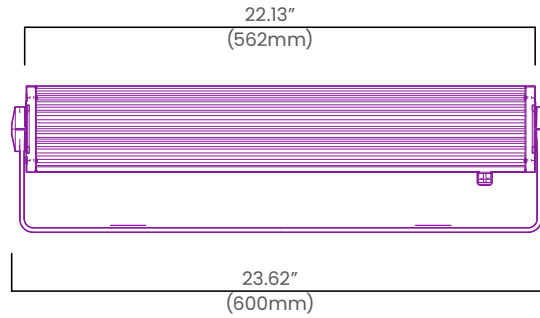

Fixture Length: 1.97FT (600mm)