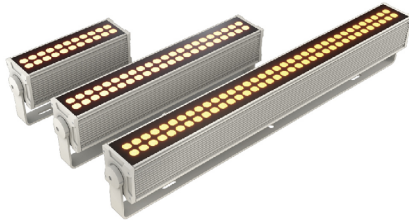

# LN9695

BL Arealinear

Linear LED Wall Washer  
Up to 84W, 100-277VAC Line Voltage

Powerful, efficient, and engineered to deliver exceptional wall washing, grazing and architectural highlighting of exterior facades, signage, bridges and monuments. Vertically illuminate buildings with light projection with an impressive output of up to 8480 lumens, in three beam angle options. Durably constructed with aluminum housing, shatter-resistant optical grade PMMA, dual row of high performance LED's, weatherproof line voltage power cables, integral 100-277VAC power supply, and a 180° on board adjustable mounting bracket that allows for precise light distribution. Perfect for dynamic illumination of spatial envelopes in urban settings.

CLIENT	
PROJECT NAME	
LOCATION	
DATE	

Up to 8480lm/unit

100-277VAC

1FT, 2FT and 3FT Length Options

## Product Detail

<b>Lighting</b>	Power	33W (1FT), 52W (2FT), 84W (3FT)
	Average Life	50,000 Hours
<b>Electrical</b>	Controls	On/Off, 0-10V
	Input Voltage	100-277VAC
	Connections	16AWG, Copper conductors
	Power Cord Length	1ft (0.3m), extendable
	DMX Cords Length	1ft (0.3m), extendable
<b>Mechanical</b>	Housing Construction	Aluminum Body, Optical Grade PMMA Lens
	Weight	3.6kg/7.93lbs (1FT), 6.5kg/14.33lbs (2FT), 10.3kg/22.70lbs (3FT)
	Mounting	Integrated 180° Adjustable Mounting Bracket
<b>Accessories</b>	PCH LN9695	Power Cable 3-Pin (5FT, 15FT, 30FT)
	PCE LN9695	Power Cable Extension 3-Pin (5FT, 15FT, 30FT)
	M3P LN9695	End Cap (3-Pin Cable)
	DIM 6PH LN9695	Power+Control Cable 6-Pin (5FT, 15FT, 30FT)
	DIM 6PE LN9695	Power+Control Cable Extension 6-Pin (5FT, 15FT, 30FT)
	M6P LN9695	End Cap (6-Pin Cable)
<b>Environmental</b>	Ingress Protection	IP66
	Certifications	ETL
	Operating Temperature	-4°F to 122°F (-20°C to 50°C)