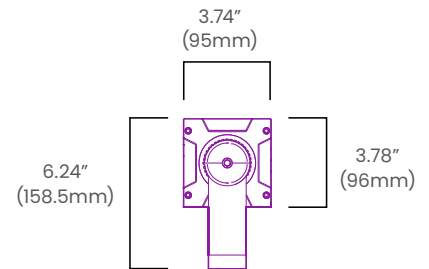

Performance

Fixture Length: 1.08FT (330mm)

CCT/Color		2700K			3000K			3500K			4000K			5000K			6500K		
Power	W/unit	33																	
Beam Angle		6°	30°	6°x55°	6°	30°	6°x55°	6°	30°	6°x55°	6°	30°	6°x55°	6°	30°	6°x55°	6°	30°	6°x55°
Lumens	lm/unit	2850	2590	2430	2905	2640	2480	2905	2640	2480	2905	2640	2480	2960	2690	2530	2960	2690	2530
Efficacy	lm/unit	86	78	74	90	82	77	90	82	77	90	82	77	90	82	77	90	82	77
CRI		80+																	

Fixture Length: 1.97FT (600mm)

CCT/Color		2700K			3000K			3500K			4000K			5000K			6500K		
Power	W/unit	52																	
Beam Angle		6°	30°	6°x55°	6°	30°	6°x55°	6°	30°	6°x55°	6°	30°	6°x55°	6°	30°	6°x55°	6°	30°	6°x55°
Lumens	lm/unit	4260	3710	5070	4350	3790	5170	4350	3790	5170	4350	3790	5170	4440	3870	5270	4440	3870	5270
Efficacy	lm/unit	82	71	98	84	73	99	84	73	99	84	73	99	85	74	101	85	74	101
CRI		80+																	

Fixture Length: 3.10FT (945mm)

CCT/Color		2700K			3000K			3500K			4000K			5000K			6500K		
Power	W/unit	84																	
Beam Angle		6°	30°	6°x55°	6°	30°	6°x55°	6°	30°	6°x55°	6°	30°	6°x55°	6°	30°	6°x55°	6°	30°	6°x55°
Lumens	lm/unit	6890	5960	8230	7060	6130	8320	7060	6130	8320	7060	6130	8320	7140	6220	8480	7140	6220	8480
Efficacy	lm/unit	82	71	98	84	73	99	84	73	99	84	73	99	85	74	101	85	74	101
CRI		80+																	

Dimensions

Fixture Length: 1.08FT (330mm)

Fixture Length: 1.97FT (600mm)

Side view

Fixture Length: 3.10FT (945mm)