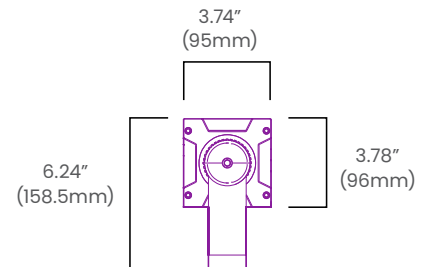

bllighting.com

Performance

Fixture Length: 1.08FT (330mm)

CCT/Color		RGBW(2700K)			RGBW(3000K)			RGBW(4000K)			RGBW(6500K)		
Power	W/unit	30											
Beam Angle		15°	35°	15°x40°	15°	35°	15°x40°	15°	35°	15°x40°	15°	35°	15°x40°
Lumens	lm/unit	1730	1710	1740	1770	1750	1780	1770	1750	1780	1770	1750	1780
Efficacy	lm/unit	58	57	58	59	58	59	59	58	59	59	58	59
CRI		80 (White LED only)											

Fixture Length: 1.97FT (600mm)

CCT/Color		RGBW(2700K)			RGBW(3000K)			RGBW(4000K)			RGBW(6500K)		
Power	W/unit	60											
Beam Angle		15°	35°	15°x40°	15°	35°	15°x40°	15°	35°	15°x40°	15°	35°	15°x40°
Lumens	lm/unit	3250	3040	3090	3320	3100	3150	3320	3100	3150	3320	3100	3150
Efficacy	lm/unit	54	51	52	55	52	53	55	52	53	55	52	53
CRI		80 (White LED only)											

Fixture Length: 3.10FT (945mm)

CCT/Color		RGBW(2700K)			RGBW(3000K)			RGBW(4000K)			RGBW(6500K)		
Power	W/unit	98											
Beam Angle		15°	35°	15°x40°	15°	35°	15°x40°	15°	35°	15°x40°	15°	35°	15°x40°
Lumens	lm/unit	5290	5000	5100	5390	5100	5200	5390	5100	5200	5390	5100	5200
Efficacy	lm/unit	54	51	52	55	52	53	55	52	53	55	52	53
CRI		80 (White LED only)											

Dimensions

Fixture Length: 1.08FT (330mm)

Fixture Length: 1.97FT (600mm)

Side view

Fixture Length: 3.10FT (945mm)