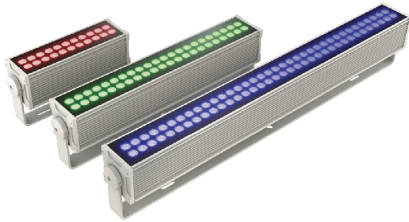

LN9695 RGBW

BL Arealinear

Linear LED Wall Washer
Up to 98W, 100-277VAC Line Voltage

Powerful, efficient, and engineered to deliver exceptional wall washing, grazing and architectural highlighting of exterior facades, signage, bridges and monuments. Vertically illuminate buildings with light projection with an impressive output of up to 5390 lumens, in three beam angle options. Durably constructed with aluminum housing, shatter-resistant optical grade PMMA, dual row of high performance color changing LED's, weatherproof line voltage power cables, integral 100-277VAC power supply, and a 180° on board adjustable mounting bracket that allows for precise light distribution. Perfect for dynamic illumination of spatial envelopes in urban settings.

CLIENT	
PROJECT NAME	
LOCATION	
DATE	

Up to 5390lm/unit 100-277VAC 1FT, 2FT and 3FT Length Options

Product Detail

Lighting	Power	30W (1FT), 60W (2FT), 98W (3FT)
	Average Life	50,000 Hours
	Controls	DMX
Electrical	Input Voltage	100-277VAC
	Connections	16AWG, Copper conductors
	Power Cord Length	1ft (0.3m), extendable
	DMX Cords Length	1ft (0.3m), extendable
	Housing Construction	Aluminum Body, Optical Grade PMMA Lens
Mechanical	Weight	3.6kg/7.93lbs (1FT), 6.5kg/14.33lbs (2FT), 10.3kg/22.70lbs (3FT)
	Mounting	Integrated 180° Adjustable Mounting Bracket
Accessories	PCH LN9695	Power Cable 3-Pin (5FT, 15FT, 30FT)
	PCE LN9695	Power Cable Extension 3-Pin (5FT, 15FT, 30FT)
	M3P LN9695	End Cap (3-Pin Cable)
	DMX 6PH LN9695	Power+Data Cable 6-Pin (5FT, 15FT, 30FT)
	DMX 6PE LN9695	Power+Data Cable Extension 6-Pin (5FT, 15FT, 30FT)
	M6P LN9695	End Cap (6-Pin Cable)
	Ingress Protection	IP66
Environmental	Certifications	ETL
	Operating Temperature	-4°F to 122°F (-20°C to 50°C)

Ordering

Product Code	Series	Length	Color	Beam Angle	Finish	Input Voltage	IP Rating
LN9695C	L					UNI	IP66
		1FT	RGBW(2700K)	15°	GR = Gray		
		2FT	RGBW(3000K)	35°	DG = Dark Gray		
		3FT	RGBW(4000K)	15°x40°			
			RGBW(6500K)				