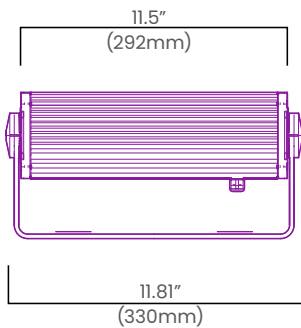

bllighting.com

Performance

Fixture Length: 1.08FT (330mm)

CCT/Color		RGBW(2700K)			RGBW(3000K)			RGBW(4000K)			RGBW(6500K)		
Power	W/unit	30											
Beam Angle		15°	35°	15°x40°	15°	35°	15°x40°	15°	35°	15°x40°	15°	35°	15°x40°
Lumens	lm/unit	1730	1710	1740	1770	1750	1780	1770	1750	1780	1770	1750	1780
Efficacy	lm/unit	58	57	58	59	58	59	59	58	59	59	58	59
CRI		80 (White LED only)											

Fixture Length: 1.97FT (600mm)

CCT/Color		RGBW(2700K)			RGBW(3000K)			RGBW(4000K)			RGBW(6500K)		
Power	W/unit	60											
Beam Angle		15°	35°	15°x40°	15°	35°	15°x40°	15°	35°	15°x40°	15°	35°	15°x40°
Lumens	lm/unit	3250	3040	3090	3320	3100	3150	3320	3100	3150	3320	3100	3150
Efficacy	lm/unit	54	51	52	55	52	53	55	52	53	55	52	53
CRI		80 (White LED only)											

Fixture Length: 3.10FT (945mm)

CCT/Color		RGBW(2700K)			RGBW(3000K)			RGBW(4000K)			RGBW(6500K)		
Power	W/unit	98											
Beam Angle		15°	35°	15°x40°	15°	35°	15°x40°	15°	35°	15°x40°	15°	35°	15°x40°
Lumens	lm/unit	5290	5000	5100	5390	5100	5200	5390	5100	5200	5390	5100	5200
Efficacy	lm/unit	54	51	52	55	52	53	55	52	53	55	52	53
CRI		80 (White LED only)											

Dimensions

Fixture Length: 1.08FT (330mm)

Fixture Length: 1.97FT (600mm)

Side view

Fixture Length: 3.10FT (945mm)