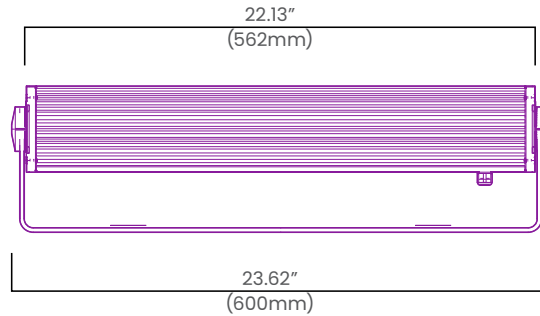

bllighting.com

Performance

Fixture Length: 1.08FT (330mm)

CCT/Color		RGBW(2700K)			RGBW(3000K)			RGBW(4000K)			RGBW(6500K)		
Power	W/unit	30											
Beam Angle		15°	35°	15°x40°	15°	35°	15°x40°	15°	35°	15°x40°	15°	35°	15°x40°
Lumens	lm/unit	1730	1710	1740	1770	1750	1780	1770	1750	1780	1770	1750	1780
Efficacy	lm/unit	58	57	58	59	58	59	59	58	59	59	58	59
CRI		80 (White LED only)											

Fixture Length: 1.97FT (600mm)

CCT/Color		RGBW(2700K)			RGBW(3000K)			RGBW(4000K)			RGBW(6500K)		
Power	W/unit	60											
Beam Angle		15°	35°	15°x40°	15°	35°	15°x40°	15°	35°	15°x40°	15°	35°	15°x40°
Lumens	lm/unit	3250	3040	3090	3320	3100	3150	3320	3100	3150	3320	3100	3150
Efficacy	lm/unit	54	51	52	55	52	53	55	52	53	55	52	53
CRI		80 (White LED only)											

Fixture Length: 3.10FT (945mm)

CCT/Color		RGBW(2700K)			RGBW(3000K)			RGBW(4000K)			RGBW(6500K)		
Power	W/unit	98											
Beam Angle		15°	35°	15°x40°	15°	35°	15°x40°	15°	35°	15°x40°	15°	35°	15°x40°
Lumens	lm/unit	5290	5000	5100	5390	5100	5200	5390	5100	5200	5390	5100	5200
Efficacy	lm/unit	54	51	52	55	52	53	55	52	53	55	52	53
CRI		80 (White LED only)											

Dimensions

Fixture Length: 1.08FT (330mm)

Fixture Length: 1.97FT (600mm)

Side view

Fixture Length: 3.10FT (945mm)