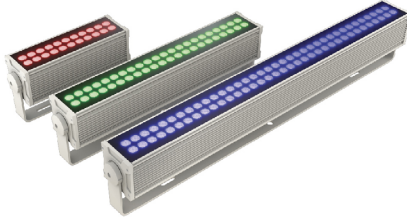

# LN9695 RGBW

BL Arealinear

Linear LED Wall Washer  
Up to 98W, 100-277VAC Line Voltage

Powerful, efficient, and engineered to deliver exceptional wall washing, grazing and architectural highlighting of exterior facades, signage, bridges and monuments. Vertically illuminate buildings with light projection with an impressive output of up to 5390 lumens, in three beam angle options. Durably constructed with aluminum housing, shatter-resistant optical grade PMMA, dual row of high performance color changing LED's, weatherproof line voltage power cables, integral 100-277VAC power supply, and a 180° on board adjustable mounting bracket that allows for precise light distribution. Perfect for dynamic illumination of spatial envelopes in urban settings.

## Product Detail

<b>Lighting</b>	Power	30W (1FT), 60W (2FT), 98W (3FT)		
	Average Life	50,000 Hours		
	Controls	DMX		
	Input Voltage	100-277VAC		
<b>Electrical</b>	Control	DMX		
	Max. Series (Units)	32		
	Power	Length	120V	240V
		1FT (330mm)	33	63
		2FT (600mm)	15	31
	Max. Series (Units)	3FT (945mm)	20	20
	Connections	16AWG, Copper conductors		
Power Cord Length	1ft (0.3m), extendable			
DMX Cords Length	1ft (0.3m), extendable			
<b>Mechanical</b>	Housing Construction	Aluminum Body, Optical Grade PMMA Lens		
	Weight	3.6kg/7.93lbs (1FT), 6.5kg/14.33lbs (2FT), 10.3kg/22.70lbs (3FT)		
	Mounting	Integrated 180° Adjustable Mounting Bracket		
	PCH LN9695	Power Cable 3-Pin (5FT, 15FT, 30FT)		
	PCE LN9695	Power Cable Extension 3-Pin (5FT, 15FT, 30FT)		
	M3P LN9695	End Cap (3-Pin Cable)		
	<b>Accessories</b>	DMX 6PH LN9695	Power+Data Cable 6-Pin (5FT, 15FT, 30FT)	
DMX 6PE LN9695		Power+Data Cable Extension 6-Pin (5FT, 15FT, 30FT)		
M6P LN9695		End Cap (6-Pin Cable)		
TJ6 LN9695		T-Joint, 6-Pin to 3-Pin Power and Data		
Ingress Protection		IP66		
<b>Environmental</b>	Certifications	ETL		
	Operating Temperature	-4°F to 122°F (-20°C to 50°C)		