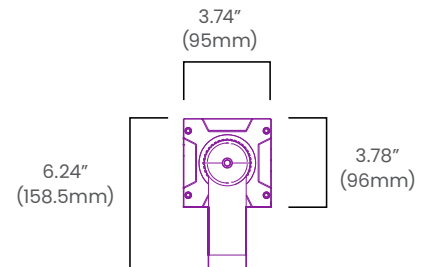

Performance

Fixture Length: 1.08FT (330mm)

CCT/Color		RGBW(2700K)			RGBW(3000K)			RGBW(4000K)			RGBW(6500K)		
Power	W/unit	30											
Beam Angle		15°	35°	15°x40°	15°	35°	15°x40°	15°	35°	15°x40°	15°	35°	15°x40°
Lumens	lm/unit	1730	1710	1740	1770	1750	1780	1770	1750	1780	1770	1750	1780
Efficacy	lm/unit	58	57	58	59	58	59	59	58	59	59	58	59
CRI		80 (White LED only)											

Fixture Length: 1.97FT (600mm)

CCT/Color		RGBW(2700K)			RGBW(3000K)			RGBW(4000K)			RGBW(6500K)		
Power	W/unit	60											
Beam Angle		15°	35°	15°x40°	15°	35°	15°x40°	15°	35°	15°x40°	15°	35°	15°x40°
Lumens	lm/unit	3250	3040	3090	3320	3100	3150	3320	3100	3150	3320	3100	3150
Efficacy	lm/unit	54	51	52	55	52	53	55	52	53	55	52	53
CRI		80 (White LED only)											

Fixture Length: 3.10FT (945mm)

CCT/Color		RGBW(2700K)			RGBW(3000K)			RGBW(4000K)			RGBW(6500K)		
Power	W/unit	98											
Beam Angle		15°	35°	15°x40°	15°	35°	15°x40°	15°	35°	15°x40°	15°	35°	15°x40°
Lumens	lm/unit	5290	5000	5100	5390	5100	5200	5390	5100	5200	5390	5100	5200
Efficacy	lm/unit	54	51	52	55	52	53	55	52	53	55	52	53
CRI		80 (White LED only)											

Dimensions

Fixture Length: 1.08FT (330mm)

Fixture Length: 1.97FT (600mm)

Side view

Fixture Length: 3.10FT (945mm)