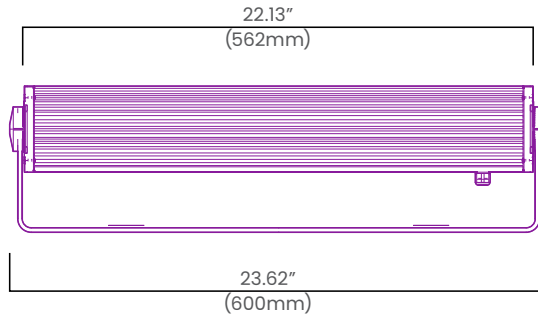

Fixture Length: 1.97FT (600mm)