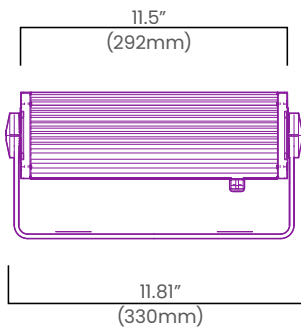

Performance

Fixture Length: 1.08FT (330mm)

CCT/Color		RGBW(2700K)			RGBW(3000K)			RGBW(4000K)			RGBW(6500K)		
Power	W/unit	30											
Beam Angle		15°	35°	15°x40°	15°	35°	15°x40°	15°	35°	15°x40°	15°	35°	15°x40°
Lumens	lm/unit	1730	1710	1740	1770	1750	1780	1770	1750	1780	1770	1750	1780
Efficacy	lm/unit	58	57	58	59	58	59	59	58	59	59	58	59
CRI		80 (White LED only)											

Fixture Length: 1.97FT (600mm)

CCT/Color		RGBW(2700K)			RGBW(3000K)			RGBW(4000K)			RGBW(6500K)		
Power	W/unit	60											
Beam Angle		15°	35°	15°x40°	15°	35°	15°x40°	15°	35°	15°x40°	15°	35°	15°x40°
Lumens	lm/unit	3250	3040	3090	3320	3100	3150	3320	3100	3150	3320	3100	3150
Efficacy	lm/unit	54	51	52	55	52	53	55	52	53	55	52	53
CRI		80 (White LED only)											

Fixture Length: 3.10FT (945mm)

CCT/Color		RGBW(2700K)			RGBW(3000K)			RGBW(4000K)			RGBW(6500K)		
Power	W/unit	98											
Beam Angle		15°	35°	15°x40°	15°	35°	15°x40°	15°	35°	15°x40°	15°	35°	15°x40°
Lumens	lm/unit	5290	5000	5100	5390	5100	5200	5390	5100	5200	5390	5100	5200
Efficacy	lm/unit	54	51	52	55	52	53	55	52	53	55	52	53
CRI		80 (White LED only)											

Dimensions

Fixture Length: 1.08FT (330mm)