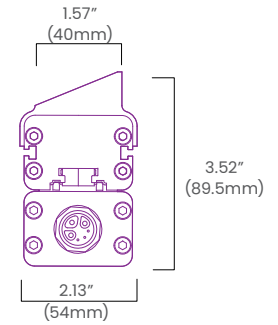

Performance

Fixture Length: 1.03ft (313mm)

CCT/Color		2700K	3000K	3500K	4000K	5000K	5700K	6500K
Power	W/unit	9						
Lumens	lm/unit	1053 (20°, 3000K)						
Efficacy	lm/W	117 (20°, 3000K)						
CRI	CRI	80						

Fixture Length: 1.98ft (605mm)

CCT/Color		2700K	3000K	3500K	4000K	5000K	5700K	6500K
Power	W/unit	18						
Lumens	lm/unit	2106 (20°, 3000K)						
Efficacy	lm/W	117 (20°, 3000K)						
CRI	CRI	80						

Fixture Length: 2.95ft (900mm)

CCT/Color		2700K	3000K	3500K	4000K	5000K	5700K	6500K
Power	W/unit	27						
Lumens	lm/unit	3159 (20°, 3000K)						
Efficacy	lm/W	117 (20°, 3000K)						
CRI	CRI	80						

Fixture Length: 3.90ft (1190mm)

CCT/Color		2700K	3000K	3500K	4000K	5000K	5700K	6500K
Power	W/unit	36						
Lumens	lm/unit	4212 (20°, 3000K)						
Efficacy	lm/W	117 (20°, 3000K)						
CRI	CRI	80						

14" to 22" Extension

Anti-Glare Accessories

Symmetric Anti-Glare Louver

SYSD-LN7-L-AG

Asymmetric Anti-Glare Louver

AYSD-LN7-L-AG

Side Anti-Glare Shield

SSD-LN7-L-AG