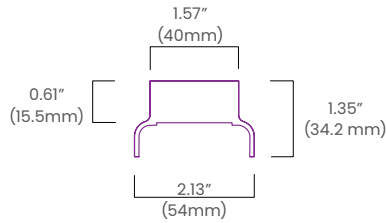

Anti-Glare Accessories

Symmetric Anti-Glare Louver

SYSD-LN7-L-AG