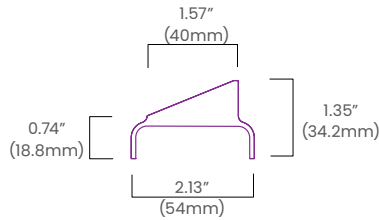

Performance

Fixture Length: 1.03ft (313mm)

CCT/Color		2700K	3000K	3500K	4000K	5000K	5700K	6500K
Power	W/unit	9						
Lumens	lm/unit	1053 (20°, 3000K)						
Efficacy	lm/W	117 (20°, 3000K)						
CRI	CRI	80						

Fixture Length: 1.98ft (605mm)

CCT/Color		2700K	3000K	3500K	4000K	5000K	5700K	6500K
Power	W/unit	18						
Lumens	lm/unit	2106 (20°, 3000K)						
Efficacy	lm/W	117 (20°, 3000K)						
CRI	CRI	80						

Fixture Length: 2.95ft (900mm)

CCT/Color		2700K	3000K	3500K	4000K	5000K	5700K	6500K
Power	W/unit	27						
Lumens	lm/unit	3159 (20°, 3000K)						
Efficacy	lm/W	117 (20°, 3000K)						
CRI	CRI	80						

Fixture Length: 3.90ft (1190mm)

CCT/Color		2700K	3000K	3500K	4000K	5000K	5700K	6500K
Power	W/unit	36						
Lumens	lm/unit	4212 (20°, 3000K)						
Efficacy	lm/W	117 (20°, 3000K)						
CRI	CRI	80						

14" to 22" Extension

Anti-Glare Accessories

Symmetric Anti-Glare Louver

SYSD-LN7-L-AG

Asymmetric Anti-Glare Louver

AYSD-LN7-L-AG

Side Anti-Glare Shield

SSD-LN7-L-AG