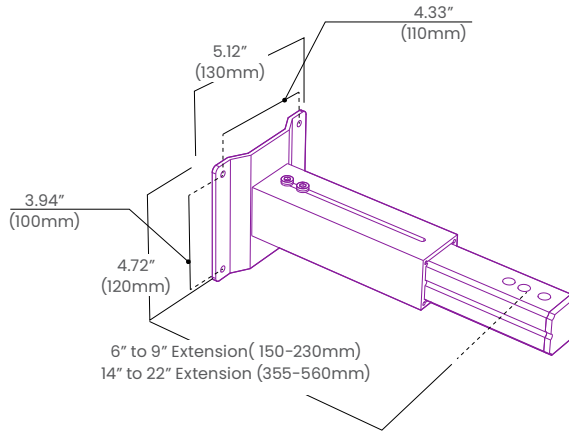

Mounting Accessories

Adjustable Wall Mount Arm (2 sizes available)

ASM-LN7-L-MA

6" to 9" Extension

ALG-LN7-L-MA

14" to 22" Extension