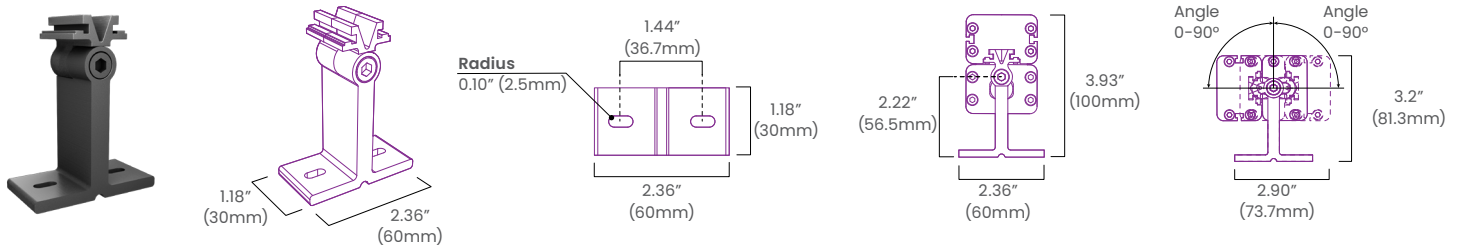

Performance

Fixture Length: 1.03ft (313mm)

CCT/Color		2700K	3000K	3500K	4000K	5000K	5700K	6500K
Power	W/unit	9						
Lumens	lm/unit	1053 (20°, 3000K)						
Efficacy	lm/W	117 (20°, 3000K)						
CRI	CRI	80						

Fixture Length: 1.98ft (605mm)

CCT/Color		2700K	3000K	3500K	4000K	5000K	5700K	6500K
Power	W/unit	18						
Lumens	lm/unit	2106 (20°, 3000K)						
Efficacy	lm/W	117 (20°, 3000K)						
CRI	CRI	80						

Fixture Length: 2.95ft (900mm)

CCT/Color		2700K	3000K	3500K	4000K	5000K	5700K	6500K
Power	W/unit	27						
Lumens	lm/unit	3159 (20°, 3000K)						
Efficacy	lm/W	117 (20°, 3000K)						
CRI	CRI	80						

Fixture Length: 3.90ft (1190mm)

CCT/Color		2700K	3000K	3500K	4000K	5000K	5700K	6500K
Power	W/unit	36						
Lumens	lm/unit	4212 (20°, 3000K)						
Efficacy	lm/W	117 (20°, 3000K)						
CRI	CRI	80						

Dimensions

Mounting Accessories

Surface Adjustable 180° Mounting Bracket (81mm)

AD180-LN7-L-MA

Surface Adjustable 180° Mounting Bracket (100mm)

ADL180-LN7-L-MA

Surface Adjustable 180° L Shaped Mounting Bracket (101mm)