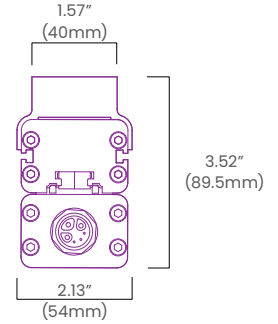

Anti-Glare Accessories

Symmetric Anti-Glare Louver

SYSD-LN7-L-AG