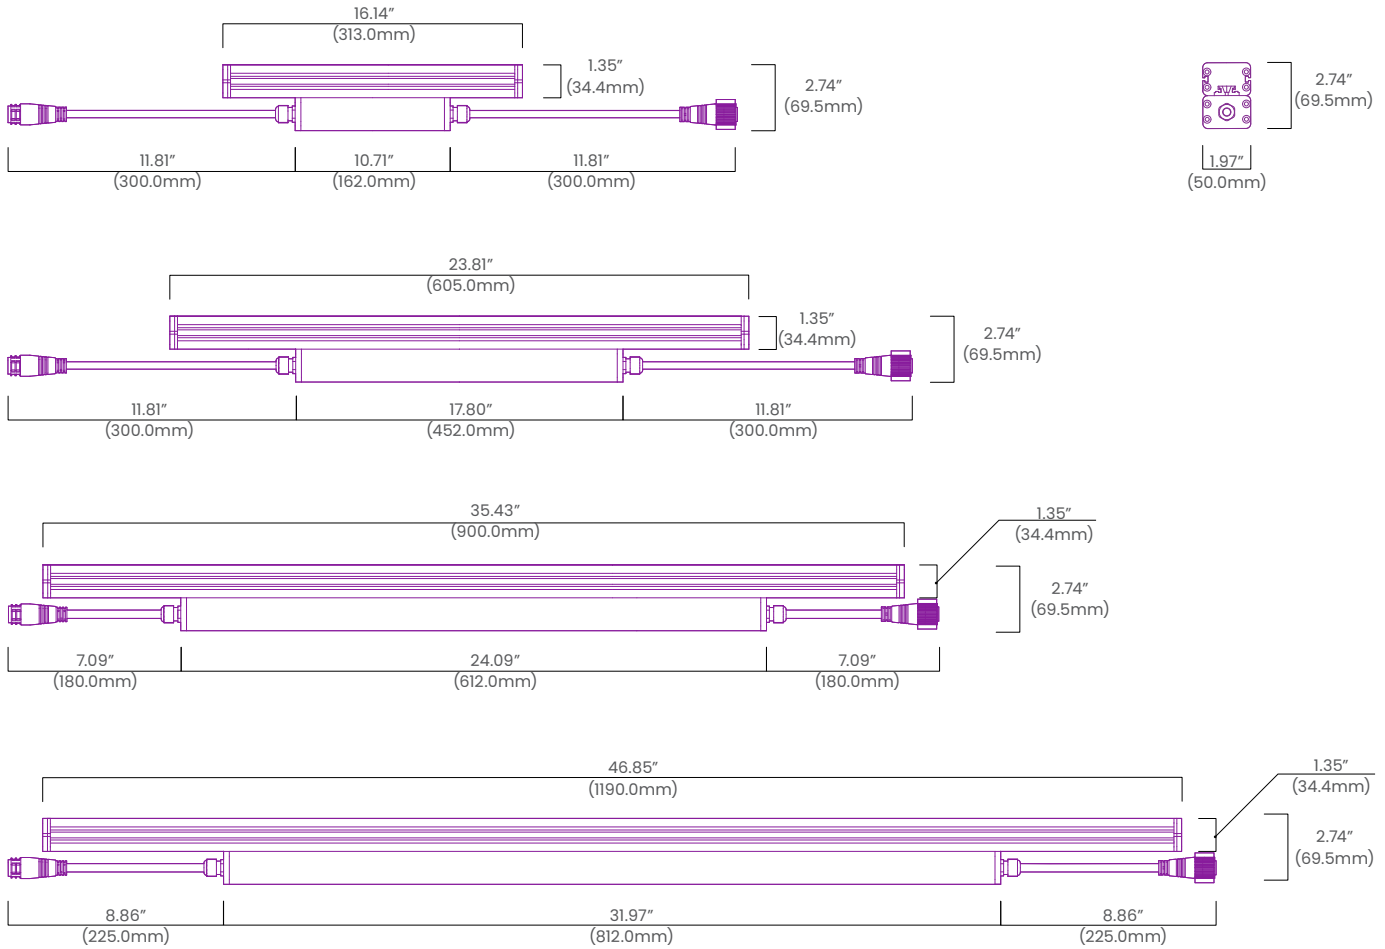

Dimensions