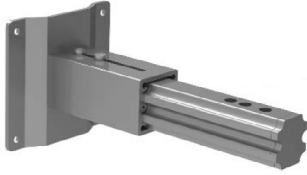

Dimensions

Mounting Accessories

Surface Adjustable 180° Mounting Bracket (81mm)

AD180-LN7-L-MA

Surface Adjustable 180° Mounting Bracket (100mm)

ADL180-LN7-L-MA

Surface Adjustable 180° L Shaped Mounting Bracket (101mm)

AD180LB-LN7-L-MA

Adjustable 180° Mounting Bracket Landscape Spike

SK180-LN7-L-MA

Mounting Accessories

Adjustable Wall Mount Arm (2 sizes available)

ASM-LN7-L-MA

6" to 9" Extension

ALG-LN7-L-MA

14" to 22" Extension

Anti-Glare Accessories

Symmetric Anti-Glare Louver

SYSD-LN7-L-AG

Asymmetric Anti-Glare Louver

AYSD-LN7-L-AG

Side Anti-Glare Shield

SSD-LN7-L-AG