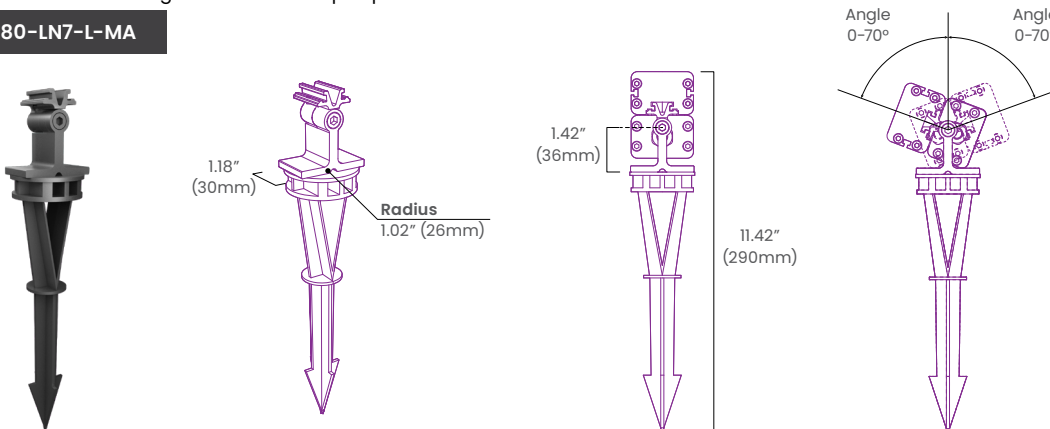

Performance

Fixture Length: 1.03ft (313mm)

CCT/Color		2700K	3000K	3500K	4000K	5000K	5700K	6500K
Power	W/unit	9						
Lumens	lm/unit	1053 (20°, 3000K)						
Efficacy	lm/W	117 (20°, 3000K)						
CRI	CRI	80						

Fixture Length: 1.98ft (605mm)

CCT/Color		2700K	3000K	3500K	4000K	5000K	5700K	6500K
Power	W/unit	18						
Lumens	lm/unit	2106 (20°, 3000K)						
Efficacy	lm/W	117 (20°, 3000K)						
CRI	CRI	80						

Fixture Length: 2.95ft (900mm)

Dimensions

Mounting Accessories

Surface Adjustable 180° Mounting Bracket (81mm)

AD180-LN7-L-MA

Surface Adjustable 180° Mounting Bracket (100mm)

ADL180-LN7-L-MA

Surface Adjustable 180° L Shaped Mounting Bracket (101mm)

AD180LB-LN7-L-MA

Adjustable 180° Mounting Bracket Landscape Spike

SK180-LN7-L-MA

Mounting Accessories

Adjustable Wall Mount Arm (2 sizes available)

ASM-LN7-L-MA

6" to 9" Extension

ALG-LN7-L-MA