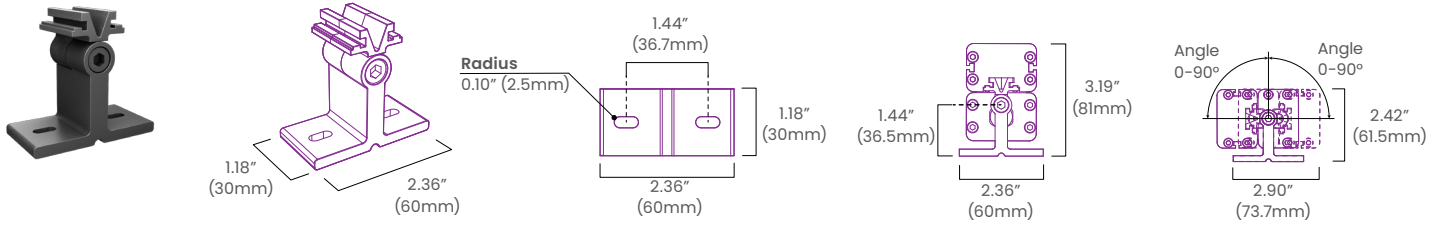

Performance

Fixture Length: 1.03ft (313mm)

CCT/Color		2700K	3000K	3500K	4000K	5000K	5700K	6500K
Power	W/unit	9						
Lumens	lm/unit	1053 (20°, 3000K)						
Efficacy	lm/W	117 (20°, 3000K)						
CRI	CRI	80						

Fixture Length: 1.98ft (605mm)

CCT/Color		2700K	3000K	3500K	4000K	5000K	5700K	6500K
Power	W/unit	18						
Lumens	lm/unit	2106 (20°, 3000K)						
Efficacy	lm/W	117 (20°, 3000K)						
CRI	CRI	80						

Fixture Length: 2.95ft (900mm)

CCT/Color		2700K	3000K	3500K	4000K	5000K	5700K	6500K
Power	W/unit	27						
Lumens	lm/unit	3159 (20°, 3000K)						
Efficacy	lm/W	117 (20°, 3000K)						
CRI	CRI	80						

Fixture Length: 3.90ft (1190mm)

CCT/Color		2700K	3000K	3500K	4000K	5000K	5700K	6500K
Power	W/unit	36						
Lumens	lm/unit	4212 (20°, 3000K)						
Efficacy	lm/W	117 (20°, 3000K)						
CRI	CRI	80						

Dimensions

Mounting Accessories

Surface Adjustable 180° Mounting Bracket (81mm)

AD180-LN7-L-MA

Surface Adjustable 180° Mounting Bracket (100mm)

ADL180-LN7-L-MA

Surface Adjustable 180° L Shaped Mounting Bracket (101mm)