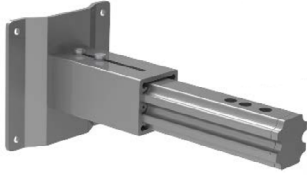

Mounting Accessories

Adjustable Wall Mount Arm (2 sizes available)

ASM-LN7-L-MA

6" to 9" Extension

ALG-LN7-L-MA

14" to 22" Extension