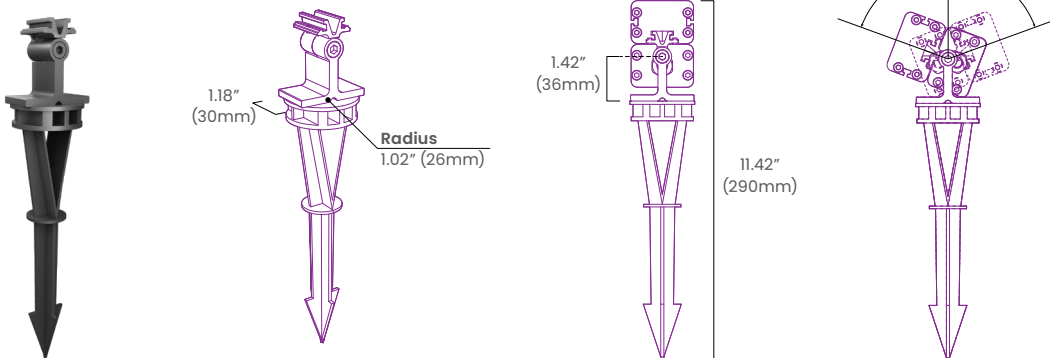

Adjustable 180° Mounting Bracket Landscape Spike

SK180-LN7-L-MA