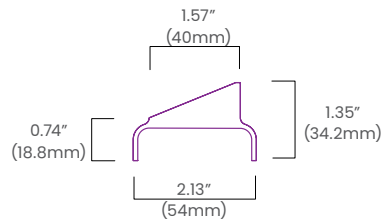

Fixture Length: 1.98ft (605mm)

| CCT/Color | | RGBW(2700K) | RGBW(3000K) | RGBW(3500K) | RGBW(4000K) |
|-----------|---------|------------------------|-------------|-------------|-------------|
| Power | W/unit | 30 | | | |
| Lumens | lm/unit | 1257 (20°, RGBW 3000K) | | | |
| Efficacy | lm/W | 41.9 (20°, RGBW 3000K) | | | |

Fixture Length: 2.95ft (900mm)

| CCT/Color | | RGBW(2700K) | RGBW(3000K) | RGBW(3500K) | RGBW(4000K) |
|-----------|---------|------------------------|-------------|-------------|-------------|
| Power | W/Unit | 45 | | | |
| Lumens | lm/unit | 1886 (20°, RGBW 3000K) | | | |
| Efficacy | lm/W | 41.9 (20°, RGBW 3000K) | | | |

Fixture Length: 3.90ft (1190mm)

| CCT/Color | | RGBW(2700K) | RGBW(3000K) | RGBW(3500K) | RGBW(4000K) |
|-----------|---------|------------------------|-------------|-------------|-------------|
| Power | W/Unit | 60 | | | |
| Lumens | lm/unit | 2514 (20°, RGBW 3000K) | | | |
| Efficacy | lm/W | 41.9 (20°, RGBW 3000K) | | | |

14" to 22" Extension

Anti-Glare Accessories

Symmetric Anti-Glare Louver

SYSD-LN7-L-AG

Asymmetric Anti-Glare Louver

AYSD-LN7-L-AG

Side Anti-Glare Shield

SSD-LN7-L-AG