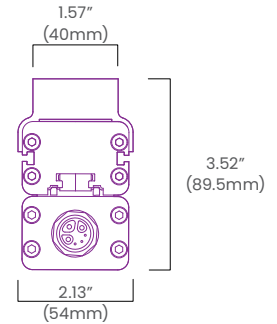

Anti-Glare Accessories

Symmetric Anti-Glare Louver

SYSD-LN7-L-AG