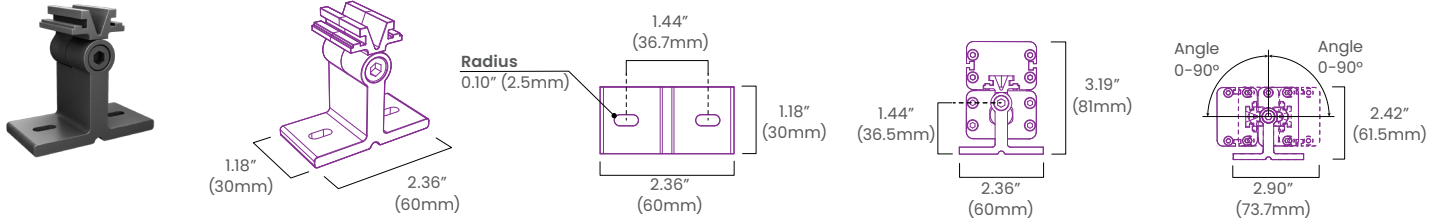

Fixture Length: 1.98ft (605mm)

| CCT/Color | | RGBW(2700K) | RGBW(3000K) | RGBW(3500K) | RGBW(4000K) |
|-----------|---------|------------------------|-------------|-------------|-------------|
| Power | W/unit | 30 | | | |
| Lumens | lm/unit | 1257 (20°, RGBW 3000K) | | | |
| Efficacy | lm/W | 41.9 (20°, RGBW 3000K) | | | |

Fixture Length: 2.95ft (900mm)

| CCT/Color | | RGBW(2700K) | RGBW(3000K) | RGBW(3500K) | RGBW(4000K) |
|-----------|---------|------------------------|-------------|-------------|-------------|
| Power | W/Unit | 45 | | | |
| Lumens | lm/unit | 1886 (20°, RGBW 3000K) | | | |
| Efficacy | lm/W | 41.9 (20°, RGBW 3000K) | | | |

Fixture Length: 3.90ft (1190mm)

| CCT/Color | | RGBW(2700K) | RGBW(3000K) | RGBW(3500K) | RGBW(4000K) |
|-----------|---------|------------------------|-------------|-------------|-------------|
| Power | W/Unit | 60 | | | |
| Lumens | lm/unit | 2514 (20°, RGBW 3000K) | | | |
| Efficacy | lm/W | 41.9 (20°, RGBW 3000K) | | | |

Dimensions

Mounting Accessories

Surface Adjustable 180° Mounting Bracket (81mm)

AD180-LN7-L-MA

Surface Adjustable 180° Mounting Bracket (100mm)

ADL180-LN7-L-MA

Surface Adjustable 180° L Shaped Mounting Bracket (101mm)