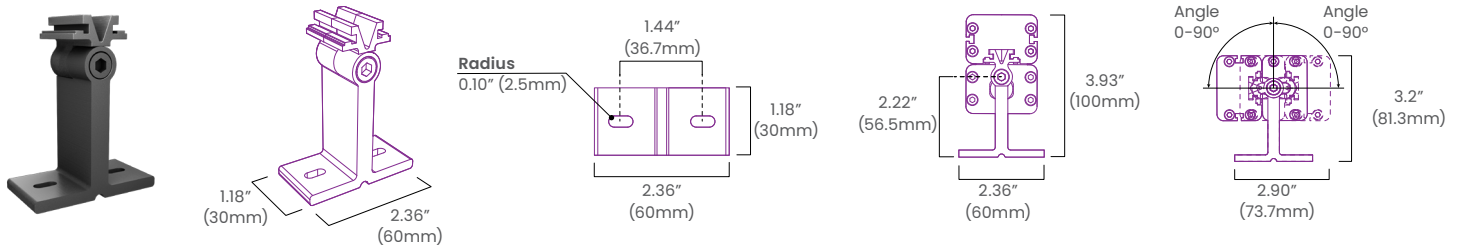

Fixture Length: 1.98ft (605mm)

| CCT/Color | | RGBW(2700K) | RGBW(3000K) | RGBW(3500K) | RGBW(4000K) |
|-----------|---------|------------------------|-------------|-------------|-------------|
| Power | W/unit | 30 | | | |
| Lumens | lm/unit | 1257 (20°, RGBW 3000K) | | | |
| Efficacy | lm/W | 41.9 (20°, RGBW 3000K) | | | |

Fixture Length: 2.95ft (900mm)

| CCT/Color | | RGBW(2700K) | RGBW(3000K) | RGBW(3500K) | RGBW(4000K) |
|-----------|---------|------------------------|-------------|-------------|-------------|
| Power | W/Unit | 45 | | | |
| Lumens | lm/unit | 1886 (20°, RGBW 3000K) | | | |
| Efficacy | lm/W | 41.9 (20°, RGBW 3000K) | | | |

Fixture Length: 3.90ft (1190mm)

| CCT/Color | | RGBW(2700K) | RGBW(3000K) | RGBW(3500K) | RGBW(4000K) |
|-----------|---------|------------------------|-------------|-------------|-------------|
| Power | W/Unit | 60 | | | |
| Lumens | lm/unit | 2514 (20°, RGBW 3000K) | | | |
| Efficacy | lm/W | 41.9 (20°, RGBW 3000K) | | | |

Dimensions

Mounting Accessories

Surface Adjustable 180° Mounting Bracket (81mm)

AD180-LN7-L-MA

Surface Adjustable 180° Mounting Bracket (100mm)

ADL180-LN7-L-MA

Surface Adjustable 180° L Shaped Mounting Bracket (101mm)