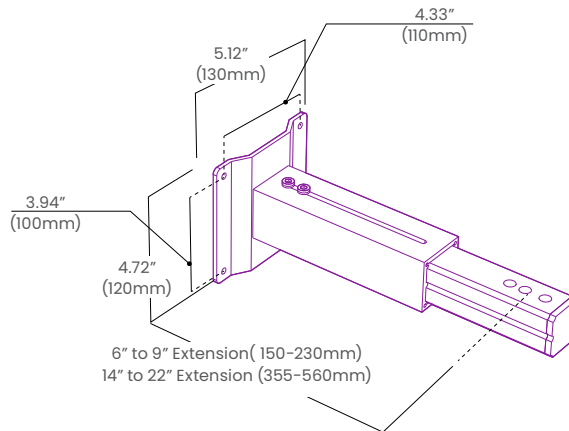

Mounting Accessories

Adjustable Wall Mount Arm (2 sizes available)

ASM-LN7-L-MA

6" to 9" Extension

ALG-LN7-L-MA

14" to 22" Extension