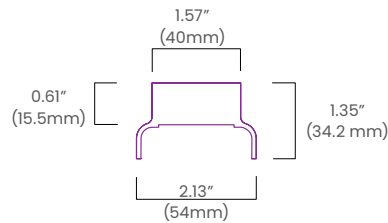

Anti-Glare Accessories

Symmetric Anti-Glare Louver

SYSD-LN7-L-AG