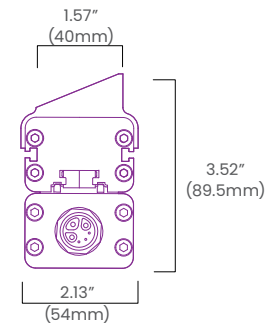

Fixture Length: 1.98ft (605mm)

| CCT/Color | | RGBW(2700K) | RGBW(3000K) | RGBW(3500K) | RGBW(4000K) |
|-----------|---------|------------------------|-------------|-------------|-------------|
| Power | W/unit | 30 | | | |
| Lumens | lm/unit | 1257 (20°, RGBW 3000K) | | | |
| Efficacy | lm/W | 41.9 (20°, RGBW 3000K) | | | |

Fixture Length: 2.95ft (900mm)

| CCT/Color | | RGBW(2700K) | RGBW(3000K) | RGBW(3500K) | RGBW(4000K) |
|-----------|---------|------------------------|-------------|-------------|-------------|
| Power | W/Unit | 45 | | | |
| Lumens | lm/unit | 1886 (20°, RGBW 3000K) | | | |
| Efficacy | lm/W | 41.9 (20°, RGBW 3000K) | | | |

Fixture Length: 3.90ft (1190mm)

| CCT/Color | | RGBW(2700K) | RGBW(3000K) | RGBW(3500K) | RGBW(4000K) |
|-----------|---------|------------------------|-------------|-------------|-------------|
| Power | W/Unit | 60 | | | |
| Lumens | lm/unit | 2514 (20°, RGBW 3000K) | | | |
| Efficacy | lm/W | 41.9 (20°, RGBW 3000K) | | | |

14" to 22" Extension

Anti-Glare Accessories

Symmetric Anti-Glare Louver

SYSD-LN7-L-AG

Asymmetric Anti-Glare Louver

AYSD-LN7-L-AG

Side Anti-Glare Shield

SSD-LN7-L-AG