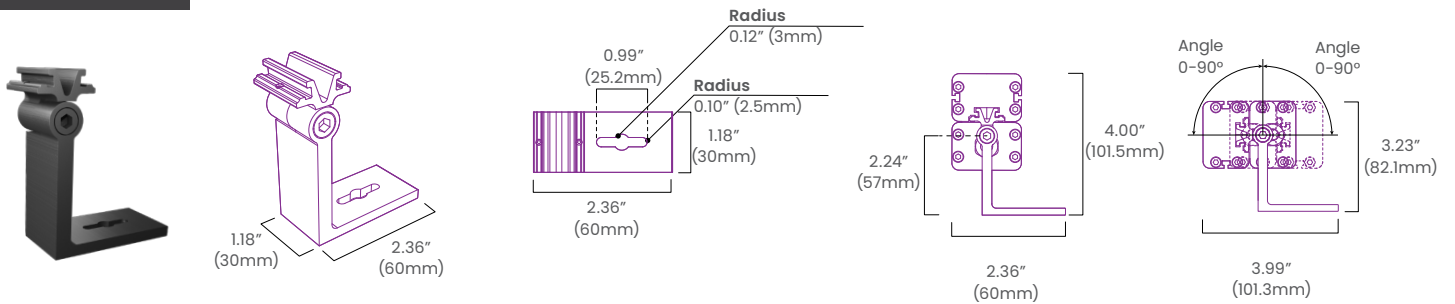

Surface Adjustable 180° L Shaped Mounting Bracket (101mm)

AD180LB-LN7-L-MA