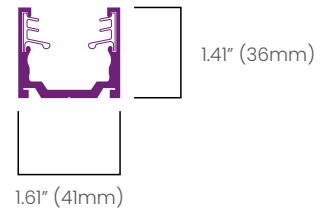

Finish	Black				
CCT/Color		2700K	3000K	4000K	5700K
Power	W/FT (W/m)	7.3 (24)			
Lumens	lm/FT (lm/m)	550 (1800)	550 (1800)	610 (1800)	610 (1800)
Efficacy	lm/W	75	75	84	84
CRI	CRI	80			
Increment	inch (mm)	9.84 (250)			
Max. Length	ft (m)	12 (3.65)			

Mounting Options

Mounting Channel

NVW CHS

Material: Aluminum
Available Lengths: 1.96" (50mm), 39.37" (1000mm)

Mounting Channel with Cable Raceway

NVW CHCS

Material: Aluminum
Available Lengths: 1.96" (50mm), 39.37" (1000mm)

Flexible Mounting Channel (Vertical Bend)

NVW FCHSVB

Material: Aluminum
Available Lengths: 39.37" (1000mm)

Flexible Mounting Channel (Horizontal Bend)

NVW FCHSHB

Material: Aluminum
Available Lengths: 39.37" (1000mm)