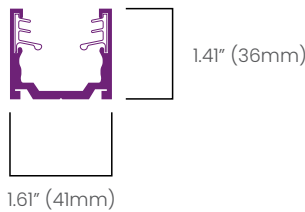

Performance

Finish	White				
CCT/Color		2700K	3000K	4000K	5700K
Power	W/FT (W/m)	7.3 (24)			
Lumens	lm/FT (lm/m)	550 (1800)	550 (1800)	610 (1800)	610 (1800)
Efficacy	lm/W	75	75	84	84
CRI	CRI	80			
Increment	inch (mm)	9.84 (250)			
Max. Length	ft (m)	12 (3.65)			

Finish	Black				
CCT/Color		2700K	3000K	4000K	5700K
Power	W/FT (W/m)	7.3 (24)			
Lumens	lm/FT (lm/m)	550 (1800)	550 (1800)	610 (1800)	610 (1800)
Efficacy	lm/W	75	75	84	84
CRI	CRI	80			
Increment	inch (mm)	9.84 (250)			
Max. Length	ft (m)	12 (3.65)			

bllighting.com

LN3425 UB

BL Luminaire

Flexible Linear LED Wall Washer,
24VDC, Constant Voltage, Universal Bend,
Silicone Construction, Static White

Dimensions & Lead Information

*The Wick Resistant Wire Ferrule is built into the lead wire, 4.5" (115mm) from the LN3425 Termination Connection, for additional moisture ingress protection. Removal of the Wick Resistant Wire Ferrule may void your warranty.

Mounting Options

Mounting Channel

NVW CHS

Material: Aluminum
Available Lengths: 1.96" (50mm), 39.37" (1000mm)

Mounting Channel with Cable Raceway

NVW CHCS

Material: Aluminum
Available Lengths: 1.96" (50mm), 39.37" (1000mm)