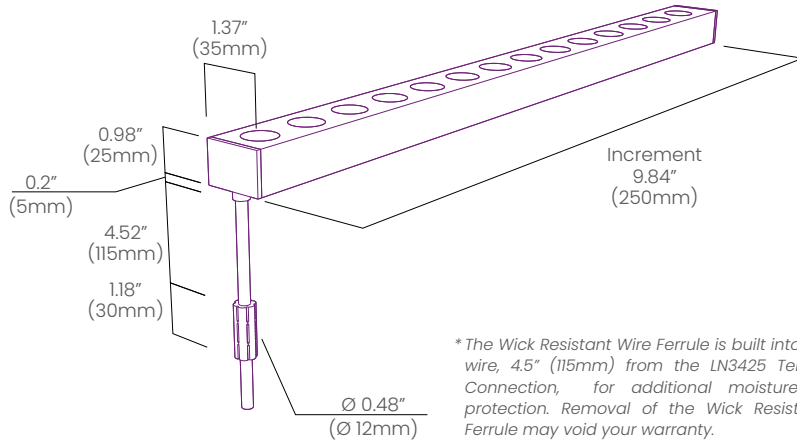

bllighting.com

LN3425 UB

BL Luminaire

Flexible Linear LED Wall Washer,
24VDC, Constant Voltage, Universal Bend,
Silicone Construction, Static White

Dimensions & Lead Information

*The Wick Resistant Wire Ferrule is built into the lead wire, 4.5" (115mm) from the LN3425 Termination Connection, for additional moisture ingress protection. Removal of the Wick Resistant Wire Ferrule may void your warranty.

Mounting Options

Mounting Channel

NVW CHS

Material: Aluminum
Available Lengths: 1.96" (50mm), 39.37" (1000mm)

Mounting Channel with Cable Raceway

NVW CHCS

Material: Aluminum
Available Lengths: 1.96" (50mm), 39.37" (1000mm)