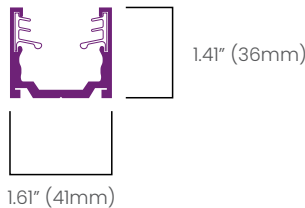

Performance

Finish	White				
CCT/Color		2700K	3000K	4000K	5700K
Power	W/FT (W/m)	7.3 (24)			
Lumens	lm/FT (lm/m)	550 (1800)	550 (1800)	610 (1800)	610 (1800)
Efficacy	lm/W	75	75	84	84
CRI	CRI	80			
Increment	inch (mm)	9.84 (250)			
Max. Length	ft (m)	12 (3.65)			

Finish	Black				
CCT/Color		2700K	3000K	4000K	5700K
Power	W/FT (W/m)	7.3 (24)			
Lumens	lm/FT (lm/m)	550 (1800)	550 (1800)	610 (1800)	610 (1800)
Efficacy	lm/W	75	75	84	84
CRI	CRI	80			
Increment	inch (mm)	9.84 (250)			
Max. Length	ft (m)	12 (3.65)			

Mounting Options

Mounting Channel

NVW CHS

Material: Aluminum
Available Lengths: 1.96" (50mm), 39.37" (1000mm)

Mounting Channel with Cable Raceway

NVW CHCS

Material: Aluminum
Available Lengths: 1.96" (50mm), 39.37" (1000mm)

Flexible Mounting Channel (Vertical Bend)

NVW FCHSVB

Material: Aluminum
Available Lengths: 39.37" (1000mm)

Flexible Mounting Channel (Horizontal Bend)

NVW FCHSHB

Material: Aluminum
Available Lengths: 39.37" (1000mm)