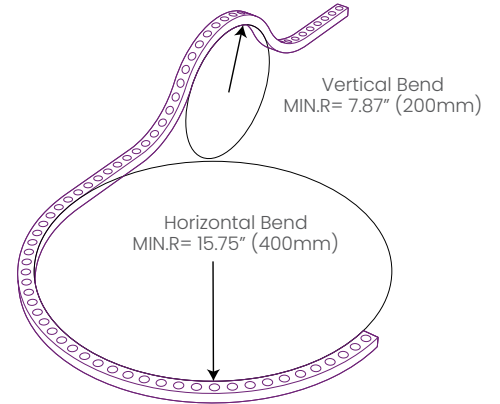

bllighting.com

LN3425 UB

BL Luminaire

Flexible Linear LED Wall Washer,
24VDC, Constant Voltage, Universal Bend,
Silicone Construction, Static White

Dimensions & Lead Information

*The Wick Resistant Wire Ferrule is built into the lead wire, 4.5" (115mm) from the LN3425 Termination Connection, for additional moisture ingress protection. Removal of the Wick Resistant Wire Ferrule may void your warranty.

Mounting Options

Mounting Channel

NVW CHS

Material: Aluminum
Available Lengths: 1.96" (50mm), 39.37" (1000mm)

Mounting Channel with Cable Raceway

NVW CHCS

Material: Aluminum
Available Lengths: 1.96" (50mm), 39.37" (1000mm)

Flexible Mounting Channel (Vertical Bend)

NVW FCHSVB

Material: Aluminum
Available Lengths: 39.37" (1000mm)

Flexible Mounting Channel (Horizontal Bend)

NVW FCHSHB

Material: Aluminum
Available Lengths: 39.37" (1000mm)