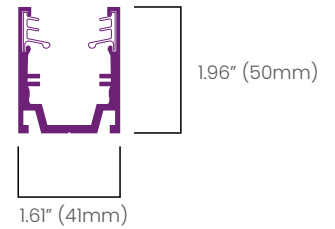

Performance

Finish	White				
CCT/Color		2700K	3000K	4000K	5700K
Power	W/FT (W/m)	7.3 (24)			
Lumens	lm/FT (lm/m)	550 (1800)	550 (1800)	610 (1800)	610 (1800)
Efficacy	lm/W	75	75	84	84
CRI	CRI	80			
Increment	inch (mm)	9.84 (250)			
Max. Length	ft (m)	12 (3.65)			

Finish	Black				
CCT/Color		2700K	3000K	4000K	5700K
Power	W/FT (W/m)	7.3 (24)			
Lumens	lm/FT (lm/m)	550 (1800)	550 (1800)	610 (1800)	610 (1800)
Efficacy	lm/W	75	75	84	84
CRI	CRI	80			
Increment	inch (mm)	9.84 (250)			
Max. Length	ft (m)	12 (3.65)			

Mounting Options

Mounting Channel

NVW CHS

Material: Aluminum
Available Lengths: 1.96" (50mm), 39.37" (1000mm)

Mounting Channel with Cable Raceway

NVW CHCS

Material: Aluminum
Available Lengths: 1.96" (50mm), 39.37" (1000mm)

Flexible Mounting Channel (Vertical Bend)

NVW FCHSVB

Material: Aluminum
Available Lengths: 39.37" (1000mm)

Flexible Mounting Channel (Horizontal Bend)

NVW FCHSHB

Material: Aluminum
Available Lengths: 39.37" (1000mm)