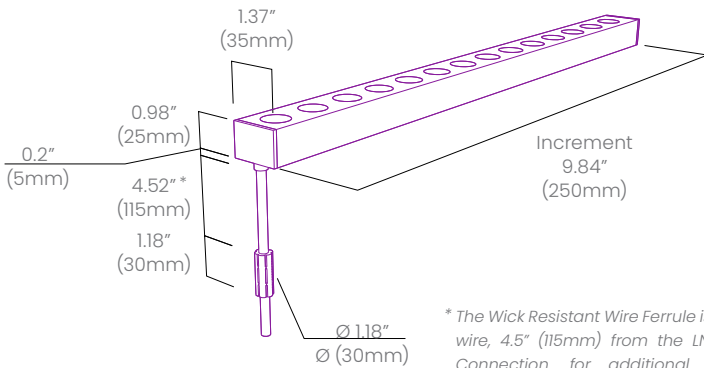

LN3425 UB RGBW

BL Grazelinear

Flexible Linear LED Wall Washer,
24VDC, Constant Voltage, Universal Bend,
Silicone Construction, Color Changing

Dimensions & Lead Information

* The Wick Resistant Wire Ferrule is built into the lead wire, 4.5" (115mm) from the LN3425 Termination Connection, for additional moisture ingress protection. Removal of the Wick Resistant Wire Ferrule may void your warranty.