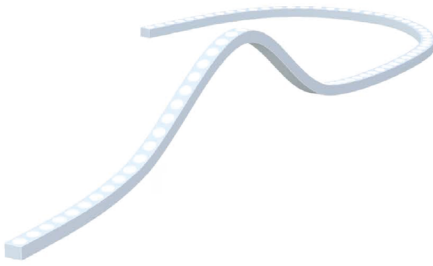

# LN3425 UB RGBW

BL Grazelinear

Flexible Linear LED Wall Washer,  
24VDC, Constant Voltage, Universal Bend,  
Silicone Construction, Color Changing

LN3425 UB is engineered to deliver exceptional wall washing, grazing and architectural high-lighting of exterior facades, signage, bridges and monuments. Vertically illuminate building features in White, RGBW or Pixel Chasing configurations. This flexible silicone wall washer can bend both horizontally and vertically.

## Product Detail

	Lamp	LED
	LED's Per Foot	8 LEDs/ft (28 LEDs/m)
	Beam Angle	20°x40°
	Average Life	50,000 Hours
<b>Electrical</b>	Controls	DMX
	Input Voltage	24VDC
	Max Input Current	4.12A
	Connections	18AWG, Copper Conductors
	Power Cable Length	10ft (3m)
	Circuit	Class 2
<b>Mechanical</b>	Housing Construction	Injection Moulded Silicone
	Minimum Bend Radius	15.75" (400mm)
	Operating Temperature	-40°F to 131°F (-40°C to 55°C)
<b>Environmental</b>	Ingress Protection	IP67
	Resistance	UV, Flame and Solvents Resistant
	Certifications	cULus, CE, RoHS Compliant