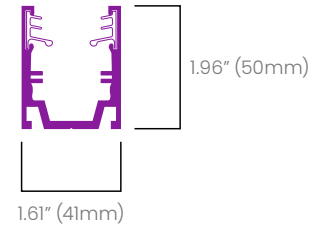

## Product Detail

	Lamp	LED
	LED's Per Foot	8 LEDs/ft (28 LEDs/m)
	Beam Angle	20°x40°
	Average Life	50,000 Hours
<b>Electrical</b>	Controls	DMX
	Input Voltage	24VDC
	Max Input Current	4.12A
	Connections	18AWG, Copper Conductors
	Power Cable Length	10ft (3m)
	Circuit	Class 2
<b>Mechanical</b>	Housing Construction	Injection Moulded Silicone
	Minimum Bend Radius	15.75" (400mm)
	Operating Temperature	-40°F to 131°F (-40°C to 55°C)
<b>Environmental</b>	Ingress Protection	IP67
	Resistance	UV, Flame and Solvents Resistant
	Certifications	cULus, CE, RoHS Compliant

## Performance

Finish	White		
Color		RGB	RGBW (3000K)
Power	W/FT (W/m)	7.3 (24)	
Lumens	lm/FT (lm/m)	172 (565)	246 (807)
Efficacy	lm/W	24	34
CRI	CRI	-	
Increment	inch (mm)	9.84 (250)	
Max. Length	ft (m)	12 (3.65)	

### Mounting Channel

NVW CHS

Material: Aluminum  
Available Lengths: 1.96" (50mm), 39.37" (1000mm)

### Mounting Channel with Cable Raceway

NVW CHCS

Material: Aluminum  
Available Lengths: 1.96" (50mm), 39.37" (1000mm)