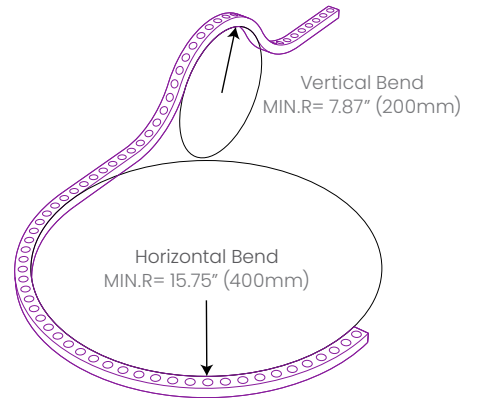

## Dimensions & Lead Information

\* The Wick Resistant Wire Ferrule is built into the lead wire, 4.5" (115mm) from the LN3425 Termination Connection, for additional moisture ingress protection. Removal of the Wick Resistant Wire Ferrule may void your warranty.

### Mounting Channel

NVW CHS

Material: Aluminum  
Available Lengths: 1.96" (50mm), 39.37" (1000mm)