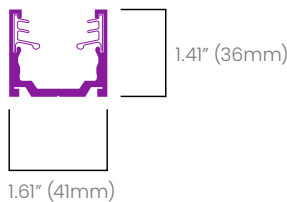

Flexible Mounting Channel (Vertical Bend)

NVW FCHSVB

Material: Aluminum
Available Lengths: 39.37" (1000mm)