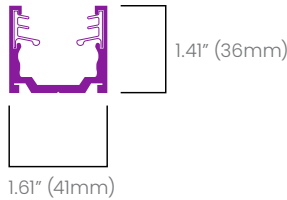

## Performance

Finish	White		
Color		RGB	RGBW (3000K)
Power	W/FT (W/m)	7.3 (24)	
Lumens	lm/FT (lm/m)	172 (565)	246 (807)
Efficacy	lm/W	24	34
CRI	CRI	-	
Increment	inch (mm)	9.84 (250)	
Max. Length	ft (m)	12 (3.65)	

Finish	Black		
Color		RGB	RGBW (3000K)
Power	W/FT (W/m)	7.3 (24)	
Lumens	lm/FT (lm/m)	142 (465)	205 (672)
Efficacy	lm/W	20	28
CRI	CRI	-	
Increment	inch (mm)	9.84 (250)	
Max. Length	ft (m)	12 (3.65)	

## Dimensions & Lead Information

\* The Wick Resistant Wire Ferrule is built into the lead wire, 4.5" (115mm) from the LN3425 Termination Connection, for additional moisture ingress protection. Removal of the Wick Resistant Wire Ferrule may void your warranty.

### Mounting Channel

NVW CHS

Material: Aluminum  
Available Lengths: 1.96" (50mm), 39.37" (1000mm)