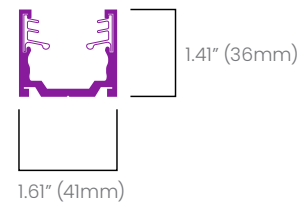

### Mounting Channel

NVW CHS

Material: Aluminum  
Available Lengths: 1.96" (50mm), 39.37" (1000mm)

### Mounting Channel with Cable Raceway

NVW CHCS

Material: Aluminum  
Available Lengths: 1.96" (50mm), 39.37" (1000mm)

### Flexible Mounting Channel (Vertical Bend)

NVW FCHSVB

Material: Aluminum  
Available Lengths: 39.37" (1000mm)

### Flexible Mounting Channel (Horizontal Bend)

NVW FCHSHB

Material: Aluminum  
Available Lengths: 39.37" (1000mm)

**BL LIGHTING**  
ILLUMINATE EVERYTHING

111 - 8838 Heather St. Vancouver, BC, Canada. V6P 3S8  
P: 1-804-874-4405 E: info@blighting.com  
Copyright © BL INNOVATIVE LIGHTING. All Rights Reserved.