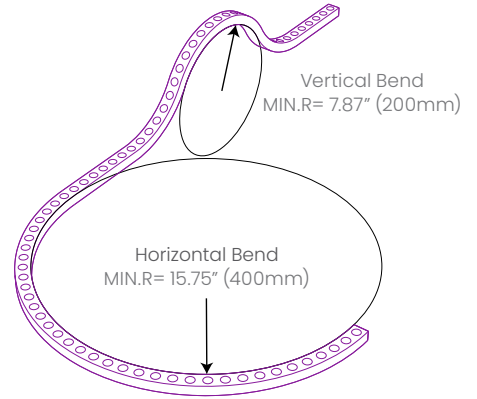

Finish	Black		
Color		RGB	RGBW (3000K)
Power	W/FT (W/m)	7.3 (24)	
Lumens	lm/FT (lm/m)	127 (415)	212 (695)
Efficacy	lm/W	18	29
CRI	CRI	-	
Increment	inch (mm)	9.84 (250)	
Max. Length	ft (m)	12 (3.65)	

Ordering

bllighting.com

LN3425 UB Pixel ID

BL Grazelinear

Flexible Linear LED Wall Washer,
24VDC, Constant Voltage, Universal Bend,
Silicone Construction, Color Chasing

Dimensions & Lead Information

* The Wick Resistant Wire Ferrule is built into the lead wire, 4.5" (115mm) from the LN3425 Termination Connection, for additional moisture ingress protection. Removal of the Wick Resistant Wire Ferrule may void your warranty.

Mounting Options

Mounting Channel

NVW CHS

Material: Aluminum
Available Lengths: 1.96" (50mm), 39.37" (1000mm)

Mounting Channel with Cable Raceway

NVW CHCS

Material: Aluminum
Available Lengths: 1.96" (50mm), 39.37" (1000mm)

Flexible Mounting Channel (Vertical Bend)

NVW FCHSVB

Material: Aluminum
Available Lengths: 39.37" (1000mm)

Flexible Mounting Channel (Horizontal Bend)

NVW FCHSHB

Material: Aluminum
Available Lengths: 39.37" (1000mm)