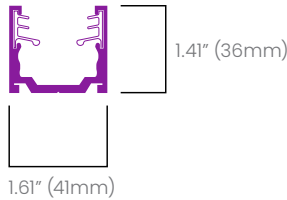

Performance

Finish	White		
Color		RGB	RGBW (3000K)
Power	W/FT (W/m)	7.3 (24)	
Lumens	lm/FT (lm/m)	171 (560)	256 (840)
Efficacy	lm/W	24	35
CRI	CRI	-	
Increment	inch (mm)	9.84 (250)	
Max. Length	ft (m)	12 (3.65)	

Finish	Black		
Color		RGB	RGBW (3000K)
Power	W/FT (W/m)	7.3 (24)	
Lumens	lm/FT (lm/m)	127 (415)	212 (695)
Efficacy	lm/W	18	29
CRI	CRI	-	
Increment	inch (mm)	9.84 (250)	
Max. Length	ft (m)	12 (3.65)	

Ordering

bllighting.com

LN3425 UB Pixel ID

BL Grazelinear

Flexible Linear LED Wall Washer,
24VDC, Constant Voltage, Universal Bend,
Silicone Construction, Color Chasing

Dimensions & Lead Information

* The Wick Resistant Wire Ferrule is built into the lead wire, 4.5" (115mm) from the LN3425 Termination Connection, for additional moisture ingress protection. Removal of the Wick Resistant Wire Ferrule may void your warranty.

Mounting Options

Mounting Channel

NVW CHS

Material: Aluminum
Available Lengths: 1.96" (50mm), 39.37" (1000mm)

Mounting Channel with Cable Raceway

NVW CHCS

Material: Aluminum
Available Lengths: 1.96" (50mm), 39.37" (1000mm)