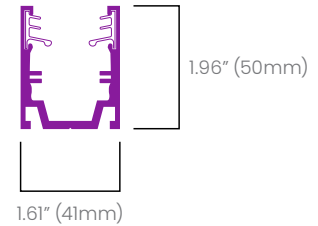

Performance

Finish	White		
Color		RGB	RGBW (3000K)
Power	W/FT (W/m)	7.3 (24)	
Lumens	lm/FT (lm/m)	171 (560)	256 (840)
Efficacy	lm/W	24	35
CRI	CRI	-	
Increment	inch (mm)	9.84 (250)	
Max. Length	ft (m)	12 (3.65)	

Finish	Black		
Color		RGB	RGBW (3000K)
Power	W/FT (W/m)	7.3 (24)	
Lumens	lm/FT (lm/m)	127 (415)	212 (695)
Efficacy	lm/W	18	29
CRI	CRI	-	
Increment	inch (mm)	9.84 (250)	
Max. Length	ft (m)	12 (3.65)	

Ordering

Mounting Options

Mounting Channel

NVW CHS

Material: Aluminum
Available Lengths: 1.96" (50mm), 39.37" (1000mm)

Mounting Channel with Cable Raceway

NVW CHCS

Material: Aluminum
Available Lengths: 1.96" (50mm), 39.37" (1000mm)

Flexible Mounting Channel (Vertical Bend)

NVW FCHSVB

Material: Aluminum
Available Lengths: 39.37" (1000mm)

Flexible Mounting Channel (Horizontal Bend)

NVW FCHSHB

Material: Aluminum
Available Lengths: 39.37" (1000mm)