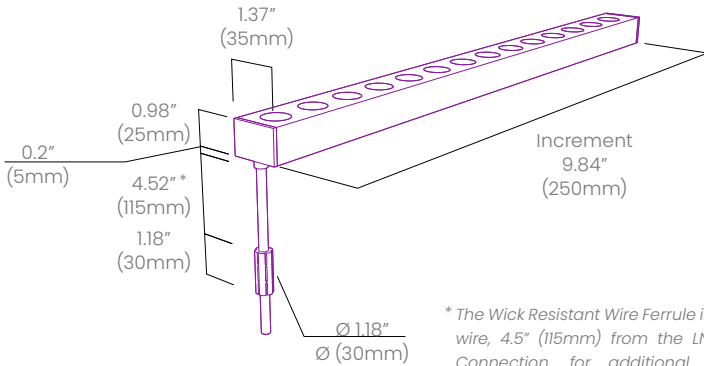

bllighting.com

LN3425 UB Pixel ID

BL Grazelinear

Flexible Linear LED Wall Washer,
24VDC, Constant Voltage, Universal Bend,
Silicone Construction, Color Chasing

Dimensions & Lead Information

* The Wick Resistant Wire Ferrule is built into the lead wire, 4.5" (115mm) from the LN3425 Termination Connection, for additional moisture ingress protection. Removal of the Wick Resistant Wire Ferrule may void your warranty.

Mounting Options

Mounting Channel

NVW CHS

Material: Aluminum
Available Lengths: 1.96" (50mm), 39.37" (1000mm)

Mounting Channel with Cable Raceway

NVW CHCS

Material: Aluminum
Available Lengths: 1.96" (50mm), 39.37" (1000mm)