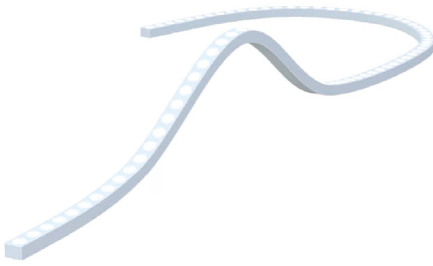

LN3425 UB Pixel ID

BL Grazelinear

Flexible Linear LED Wall Washer,
24VDC, Constant Voltage, Universal Bend,
Silicone Construction, Color Chasing

LN3425 UB is engineered to deliver exceptional wall washing, grazing and architectural high-lighting of exterior facades, signage, bridges and monuments. Vertically illuminate building features in White, RGBW or Pixel Chasing configurations. This flexible silicone wall washer can bend both horizontally and vertically.

CLIENT	
PROJECT NAME	
LOCATION	
DATE	

-40°F to 131°F (-40°C to 55°C)

Universal Bend

Color Chasing

Product Detail

	Lamp	LED
	LED's Per Foot	8 LEDs/ft (28 LEDs/m)
	Beam Angle	20°x40°
	Average Life	50,000 Hours
Electrical	Controls	DMX
	Input Voltage	24VDC
	Max Input Current	4.12A
	Connections	18AWG, Copper Conductors
	Power Cable Length	10ft (3m)
Mechanical	Circuit	Class 2
	Housing Construction	Injection Moulded Silicone
	Minimum Bend Radius	15.75" (400mm)
	Operating Temperature	-40°F to 131°F (-40°C to 55°C)
Environmental	Ingress Protection	IP67
	Resistance	UV, Flame and Solvents Resistant
	Certifications	cULus, CE, RoHS Compliant

Performance

Finish	White		
Color		RGB	RGBW (3000K)
Power	W/FT (W/m)	7.3 (24)	
Lumens	lm/FT (lm/m)	171 (560)	256 (840)
Efficacy	lm/W	24	35
CRI	CRI	-	
Increment	inch (mm)	9.84 (250)	
Max. Length	ft (m)	12 (3.65)	