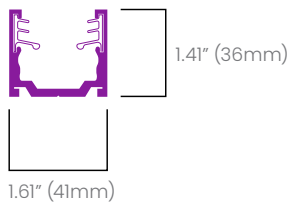

Performance

Finish	White		
Color		RGB	RGBW (3000K)
Power	W/FT (W/m)	7.3 (24)	
Lumens	lm/FT (lm/m)	171 (560)	256 (840)
Efficacy	lm/W	24	35
CRI	CRI	-	
Increment	inch (mm)	9.84 (250)	
Max. Length	ft (m)	12 (3.65)	

Finish	Black		
Color		RGB	RGBW (3000K)
Power	W/FT (W/m)	7.3 (24)	
Lumens	lm/FT (lm/m)	127 (415)	212 (695)
Efficacy	lm/W	18	29
CRI	CRI	-	
Increment	inch (mm)	9.84 (250)	
Max. Length	ft (m)	12 (3.65)	

Ordering

Mounting Options

Mounting Channel

NVW CHS

Material: Aluminum
Available Lengths: 1.96" (50mm), 39.37" (1000mm)

Mounting Channel with Cable Raceway

NVW CHCS

Material: Aluminum
Available Lengths: 1.96" (50mm), 39.37" (1000mm)

Flexible Mounting Channel (Vertical Bend)

NVW FCHSVB

Material: Aluminum
Available Lengths: 39.37" (1000mm)

Flexible Mounting Channel (Horizontal Bend)

NVW FCHSHB

Material: Aluminum
Available Lengths: 39.37" (1000mm)