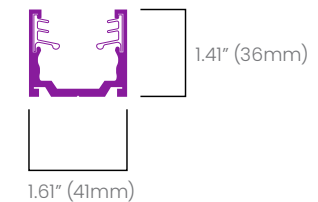

Performance

Finish	White		
Color		RGB	RGBW (3000K)
Power	W/FT (W/m)	7.3 (24)	
Lumens	lm/FT (lm/m)	171 (560)	256 (840)
Efficacy	lm/W	24	35
CRI	CRI	-	
Increment	inch (mm)	9.84 (250)	
Max. Length	ft (m)	12 (3.65)	

Finish	Black		
Color		RGB	RGBW (3000K)
Power	W/FT (W/m)	7.3 (24)	
Lumens	lm/FT (lm/m)	127 (415)	212 (695)
Efficacy	lm/W	18	29
CRI	CRI	-	
Increment	inch (mm)	9.84 (250)	
Max. Length	ft (m)	12 (3.65)	

Ordering

Mounting Options

Mounting Channel

NVW CHS

Material: Aluminum
Available Lengths: 1.96" (50mm), 39.37" (1000mm)

Mounting Channel with Cable Raceway

NVW CHCS

Material: Aluminum
Available Lengths: 1.96" (50mm), 39.37" (1000mm)

Flexible Mounting Channel (Vertical Bend)

NVW FCHSVB

Material: Aluminum
Available Lengths: 39.37" (1000mm)

Flexible Mounting Channel (Horizontal Bend)

NVW FCHSHB

Material: Aluminum
Available Lengths: 39.37" (1000mm)