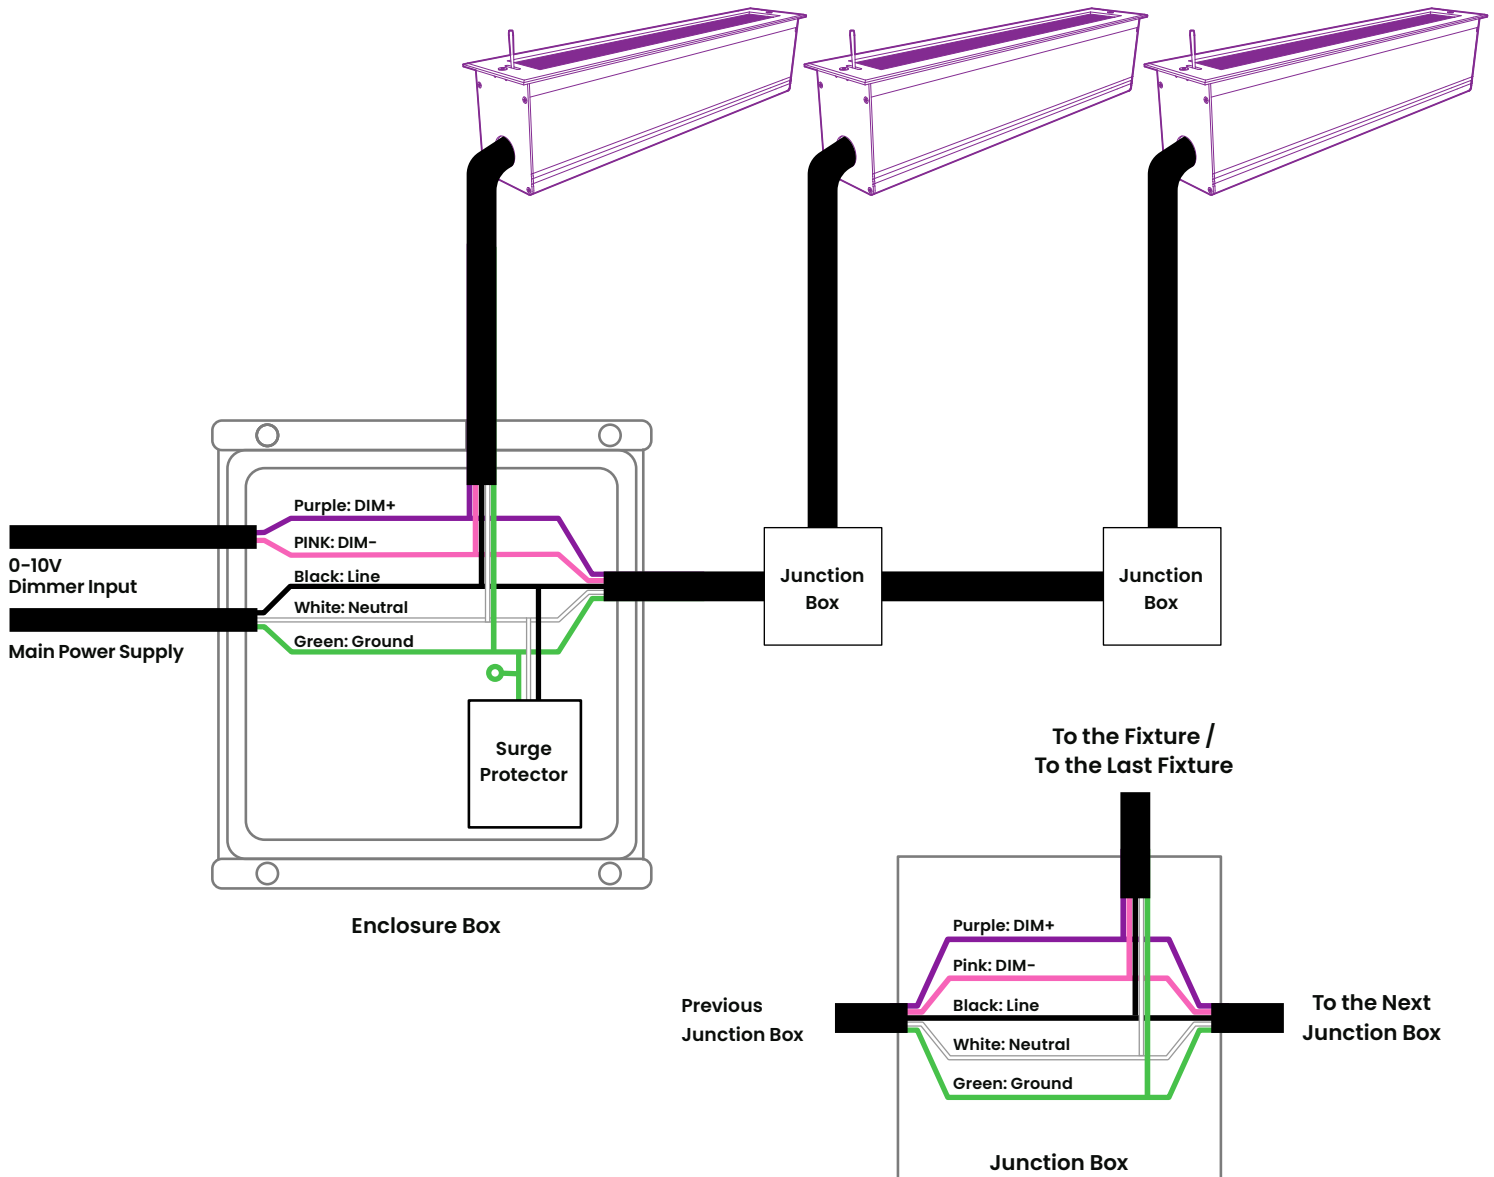

## Connection Diagrams

## CONNECTIONS

0-10V

### Connection Diagrams

**NOTE:**

- Wiring colours may vary with each product, follow the label instructions.

Control	0-10V	DALI	
Max. Series (Units)	100	64	
Power	Length	120V	240V
	1.64FT (500mm)	58	105
	3.28FT (1000mm)	30	55

## CONNECTIONS

Power and DMX