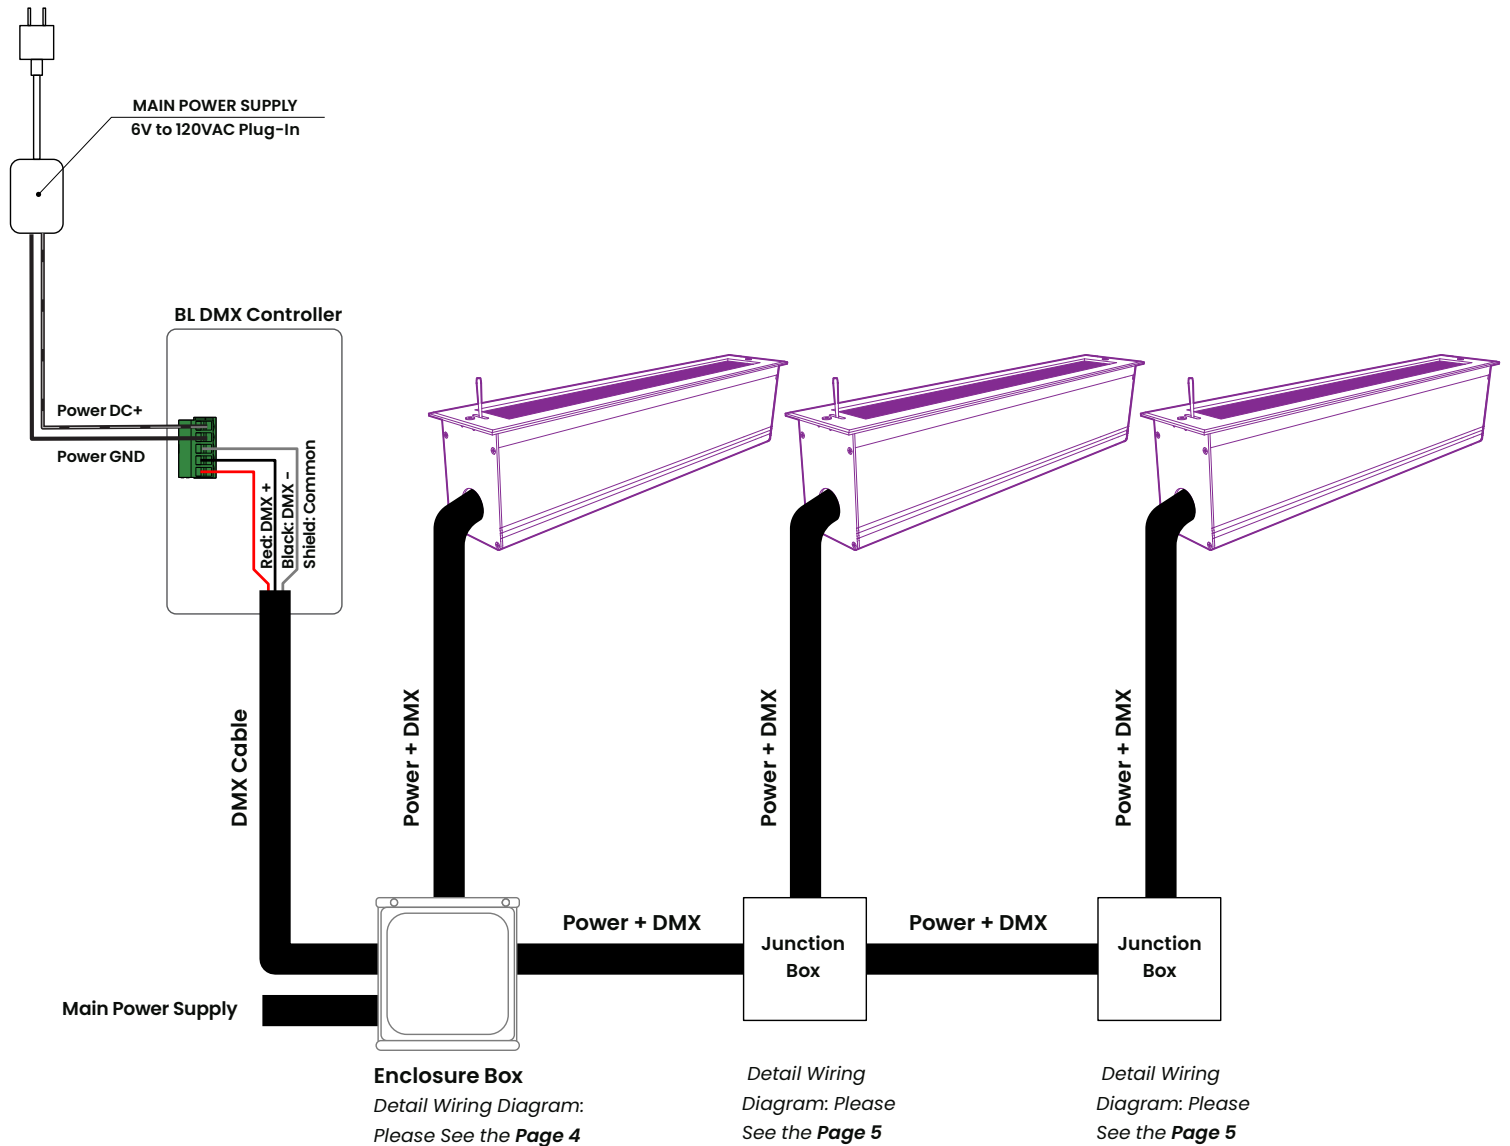

### Connection Diagrams

**NOTE:**

- Wiring colours may vary with each product, follow the label instructions.

Control	0-10V	DALI	
Max. Series (Units)	100	64	
Power	Length	120V	240V
	1.64FT (500mm)	58	105
	3.28FT (1000mm)	30	55

## CONNECTIONS

Power and DMX

### Connection Diagrams

**NOTE:**

- Wiring colours may vary with each product. Follow label instructions.

Control	DMX		
Max. Series (Units)	32		
Power	Length	120V	240V
	1.64FT (500mm)	58	105
Max. Series (Units)	3.28FT (1000mm)	30	55

CONNECTIONS

Power and DMX - Enclosure Box

Connection Diagrams

NOTE:

- Wiring colours may vary with each product. Follow label instructions.

**CONNECTIONS**

Power and DMX - Junction Box

**Connection Diagrams**