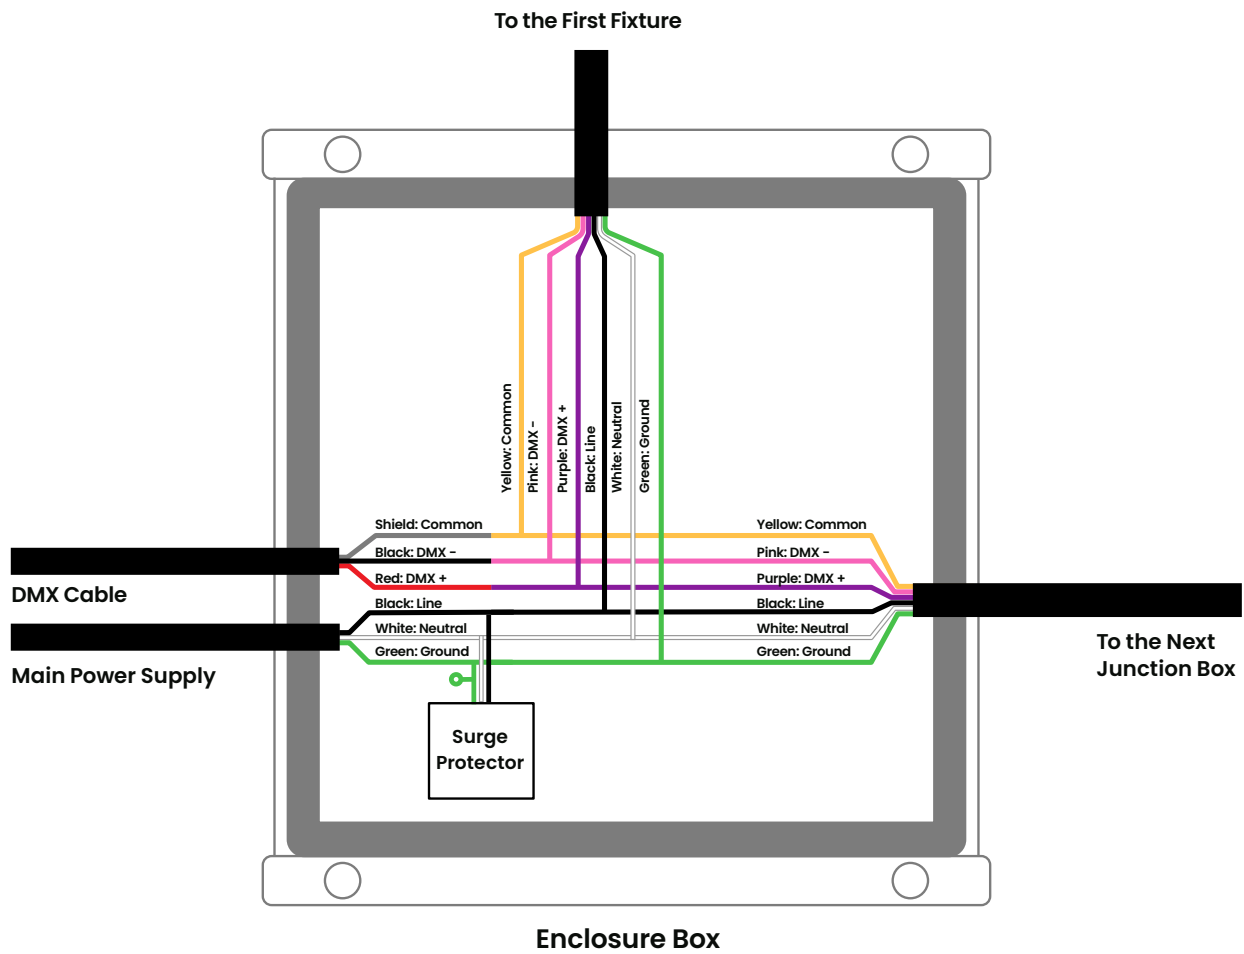

## CONNECTIONS

Power and DMX

### Connection Diagrams

**NOTE:**

- Wiring colours may vary with each product. Follow label instructions.

Control	DMX		
Max. Series (Units)	32		
Power	Length	120V	240V
	1.64FT (500mm)	58	105
Max. Series (Units)	3.28FT (1000mm)	30	55

CONNECTIONS

Power and DMX - Enclosure Box

Connection Diagrams

NOTE:

- Wiring colours may vary with each product. Follow label instructions.

**CONNECTIONS**

Power and DMX - Junction Box

**Connection Diagrams**

**NOTE:**

- Wiring colours may vary with each product. Follow label instructions.