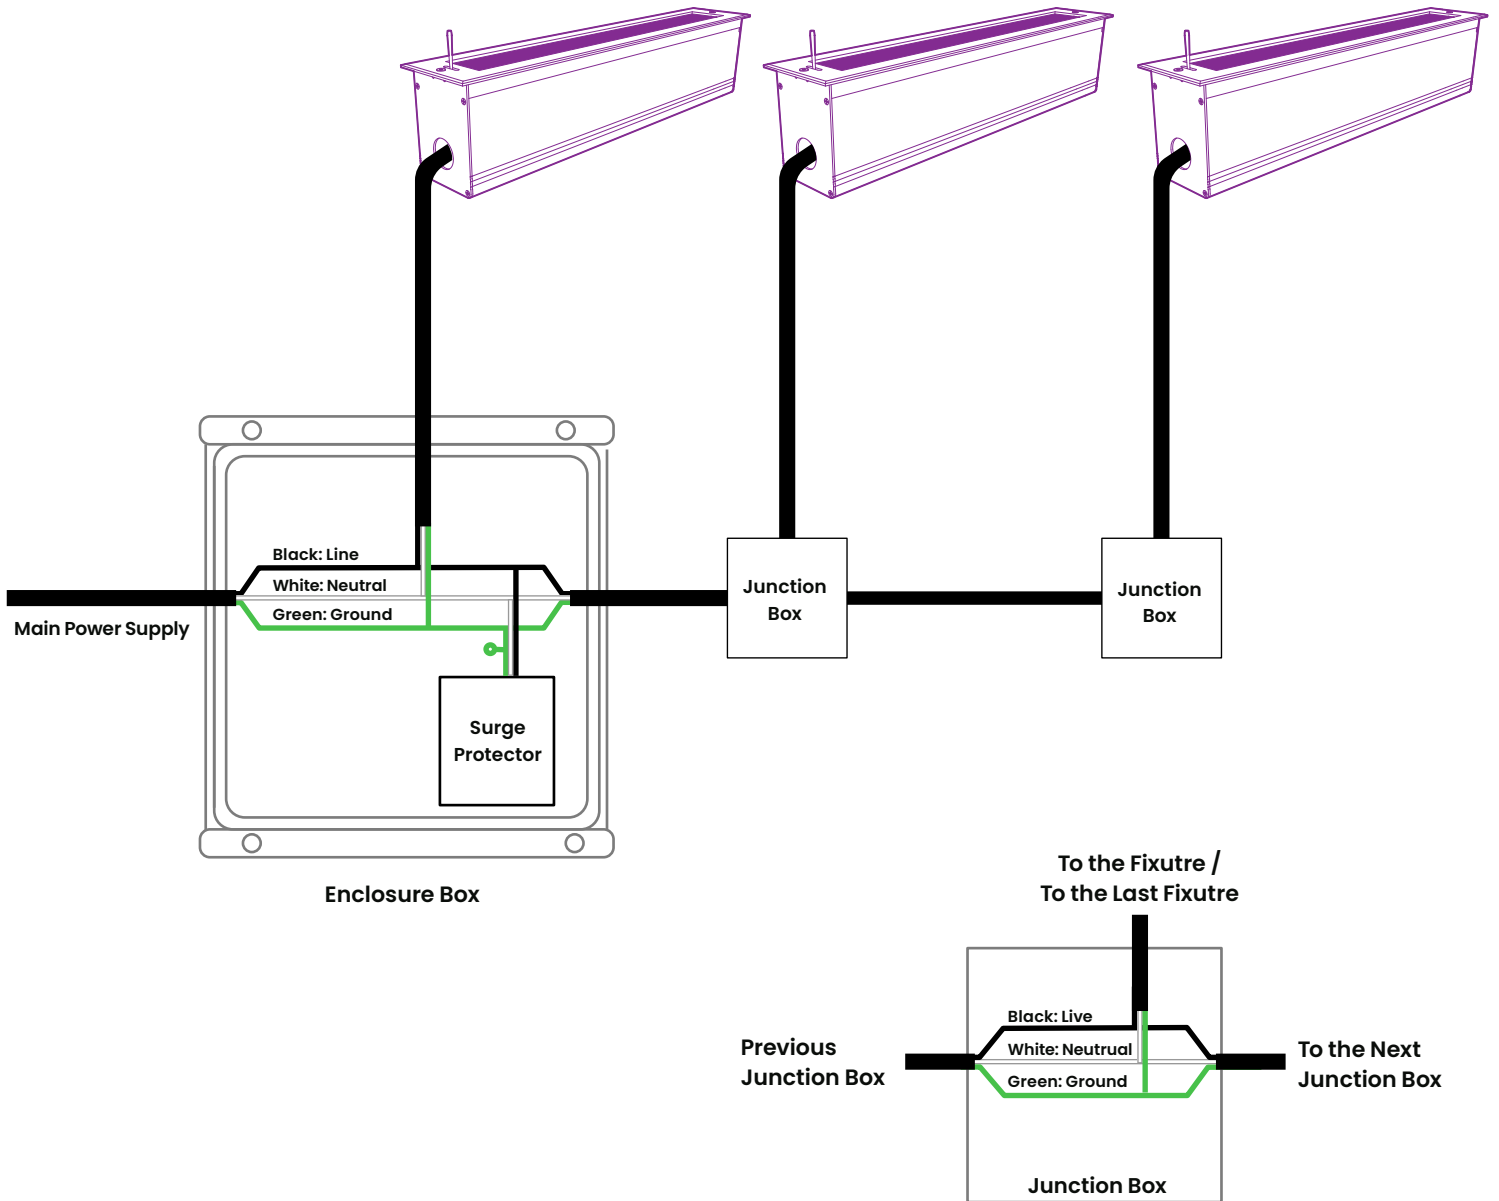

## CONNECTIONS

Static White

	Length	120V	240V
Power	1.64FT (500mm)	58	105
Max. Series (Units)	3.28FT (1000mm)	30	55

## Connection Diagrams

### NOTE:

- Wiring colours may vary with each product, follow the label instructions.

### Connection Diagrams

**NOTE:**

- Wiring colours may vary with each product. Follow label instructions.

Control	DMX		
Max. Series (Units)	32		
Power	Length	120V	240V
	1.64FT (500mm)	58	105
Max. Series (Units)	3.28FT (1000mm)	30	55