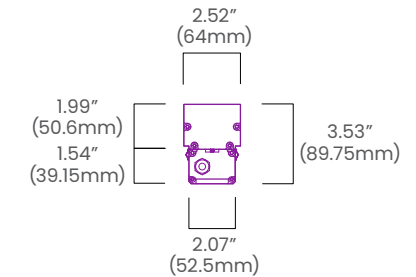

Up to 1980lm/unit

100-277VAC

2FT and 4FT Length Options

CLIENT	
PROJECT NAME	
LOCATION	
DATE	

Product Detail

Lighting	Lamp	SMD3535		
	LED Qty	6 LEDs/ft (19 LEDs/m)		
	Beam Angle	30°		
	CCT Binning	3 Step		
	Power	18W (2FT), 36W (4FT)		
	Average Life	50,000 Hours		
	Controls	0-10V, DALI, TRIAC, ELV		
	Max Input Current	0.36A		
	Input Voltage	100-277VAC		
	Input Frequency	50-60Hz		
Electrical	Control	0-10V	DALI	
	Max. Series (Units)	100	64	
	Power	Length	120V	240V
		2FT (500mm)	58	105
	Max. Series (Units)	4FT (1000mm)	30	55
Connections	3 x 16AWG (TRIAC), 3 x 16AWG + 3 x 22AWG (Others)			
Mechanical	Housing Construction	Aluminum Body, 316 Stainless Steel Cover Frame		
	Mounting	Inground		
	Weight	8.6 lb/3.9kg (2FT), 16.31 lb/7.6kg (4FT)		
	Dimensions	L:24.29" x D:2.52" x H:3.53" (L:617mm x D:64mm x H:89.75mm) L:47.91" x D:2.52" x H:3.53" (L:1217mm x D:64 x H:89.75)		
	Max Static Load	330lb (150kg)		
Environmental	Ingress Protection	IP67		
	Impact Protection Rating	IK08		
	Operating Temperature	-4°F to 122°F (-20°C to 50°C)		
	Certifications	ETL, CE, RoHS		

RoHS

Ordering

Product Code	Series	Length	CCT	Beam Angle	Controls	Finish	Input Voltage	IP Rating
LG6	GW						UNI	IP67
		2FT	2700K	30°	NO	BK = Black		
		4FT	3000K		010V	DG = Dark Gray		
			3500K		DALI	GR = Gray		
			4000K		ELV	WH = White		
			5000K		TRIAC			
			6500K					

Performance

2FT (617mm)

CCT/Color		2700K	3000K	3500K	4000K	5000K	6500K
Power	W/unit	18					
Lumens	lm/unit	990					
Efficacy	lm/W	55					
CRI	CRI	80					

4FT (1217mm)

	2700K	3000K	3500K	4000K	5000K	6500K
Power	36					
Lumens	1980					
Efficacy	55					
CRI	80					

Dimensions

2FT

Recessed Dim

Recessed Dim

4FT

Recessed Dim