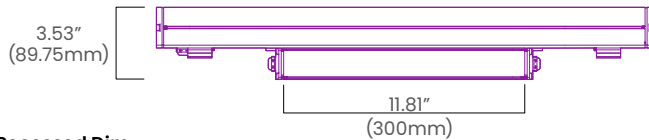

Up to 1980lm/unit

100-277VAC

2FT and 4FT Length Options

CLIENT	
PROJECT NAME	
LOCATION	
DATE	

Product Detail

Lighting	Lamp	SMD3535		
	LED Qty	6 LEDs/ft (19 LEDs/m)		
	Beam Angle	30°		
	CCT Binning	3 Step		
	Power	18W (2FT), 36W (4FT)		
	Average Life	50,000 Hours		
	Controls	0-10V, DALI, TRIAC, ELV		
	Max Input Current	0.36A		
	Input Voltage	100-277VAC		
	Input Frequency	50-60Hz		
Electrical	Control	0-10V	DALI	
	Max. Series (Units)	100	64	
	Power	Length	120V	240V
		2FT (500mm)	58	105
	Max. Series (Units)	4FT (1000mm)	30	55
Connections	3 x 16AWG (TRIAC), 3 x 16AWG + 3 x 22AWG (Others)			
Mechanical	Housing Construction	Aluminum Body, 316 Stainless Steel Cover Frame		
	Mounting	Inground		
	Weight	8.6 lb/3.9kg (2FT), 16.31 lb/7.6kg (4FT)		
	Dimensions	L:24.29" x D:2.52" x H:3.53" (L:617mm x D:64mm x H:89.75mm) L:47.91" x D:2.52" x H:3.53" (L:1217mm x D:64 x H:89.75)		
	Max Static Load	330lb (150kg)		
Environmental	Ingress Protection	IP67		
	Impact Protection Rating	IK08		
	Operating Temperature	-4°F to 122°F (-20°C to 50°C)		
	Certifications	ETL, CE, RoHS		

RoHS

Ordering

Product Code	Series	Length	CCT	Beam Angle	Controls	Finish	Input Voltage	IP Rating
LG6	GW						UNI	IP67
		2FT	2700K	30°	NO	BK = Black		
		4FT	3000K		010V	DG = Dark Gray		
			3500K		DALI	GR = Gray		
			4000K		ELV	WH = White		
			5000K		TRIAC			
			6500K					

Performance

2FT (617mm)

CCT/Color		2700K	3000K	3500K	4000K	5000K	6500K
Power	W/unit	18					
Lumens	lm/unit	990					
Efficacy	lm/W	55					
CRI	CRI	80					

4FT (1217mm)

	2700K	3000K	3500K	4000K	5000K	6500K
Power	36					
Lumens	1980					
Efficacy	55					
CRI	80					

Dimensions

2FT

Recessed Dim

Recessed Dim

4FT

Recessed Dim