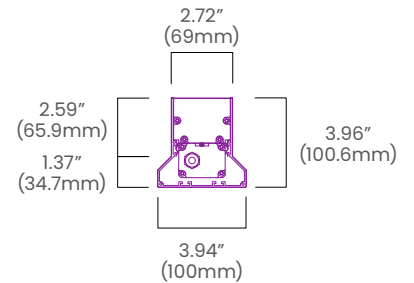

Up to 1980lm/unit

100-277VAC

2FT and 4FT Length Options

CLIENT	
PROJECT NAME	
LOCATION	
DATE	

Product Detail

Lighting	Lamp	SMD3535		
	LED Qty	6 LEDs/ft (19 LEDs/m)		
	Beam Angle	30°		
	CCT Binning	3 Step		
	Power	18W (2FT), 36W (4FT)		
	Average Life	50,000 Hours		
	Controls	0-10V, DALI, TRIAC, ELV		
	Max Input Current	0.36A		
	Input Voltage	100-277VAC		
	Input Frequency	50-60Hz		
Electrical	Control	0-10V	DALI	
	Max. Series (Units)	100	64	
	Power	Length	120V	240V
		2FT (500mm)	58	105
	Max. Series (Units)	4FT (1000mm)	30	55
Connections	3 x 16AWG (TRIAC), 3 x 16AWG + 3 x 22AWG (Others)			
Mechanical	Housing Construction	Aluminum Body, 316 Stainless Steel Cover Frame		
	Mounting	Inground		
	Weight	8.6 lb/3.9kg (2FT), 16.31 lb/7.6kg (4FT)		
	Dimensions	L:24.29" x D:2.52" x H:3.53" (L:617mm x D:64mm x H:89.75mm) L:47.91" x D:2.52" x H:3.53" (L:1217mm x D:64 x H:89.75)		
	Max Static Load	330lb (150kg)		
Environmental	Ingress Protection	IP67		
	Impact Protection Rating	IK08		
	Operating Temperature	-4°F to 122°F (-20°C to 50°C)		
	Certifications	ETL, CE, RoHS		

RoHS

Ordering

Product Code	Series	Length	CCT	Beam Angle	Controls	Finish	Input Voltage	IP Rating
LG6	GW						UNI	IP67
		2FT	2700K	30°	NO	BK = Black		
		4FT	3000K		010V	DG = Dark Gray		
			3500K		DALI	GR = Gray		
			4000K		ELV	WH = White		
			5000K		TRIAC			
			6500K					

Performance

2FT (617mm)

CCT/Color		2700K	3000K	3500K	4000K	5000K	6500K
Power	W/unit	18					
Lumens	lm/unit	990					
Efficacy	lm/W	55					
CRI	CRI	80					

4FT (1217mm)

	2700K	3000K	3500K	4000K	5000K	6500K
Power	36					
Lumens	1980					
Efficacy	55					
CRI	80					

Dimensions

2FT

Recessed Dim

Recessed Dim

4FT

Recessed Dim