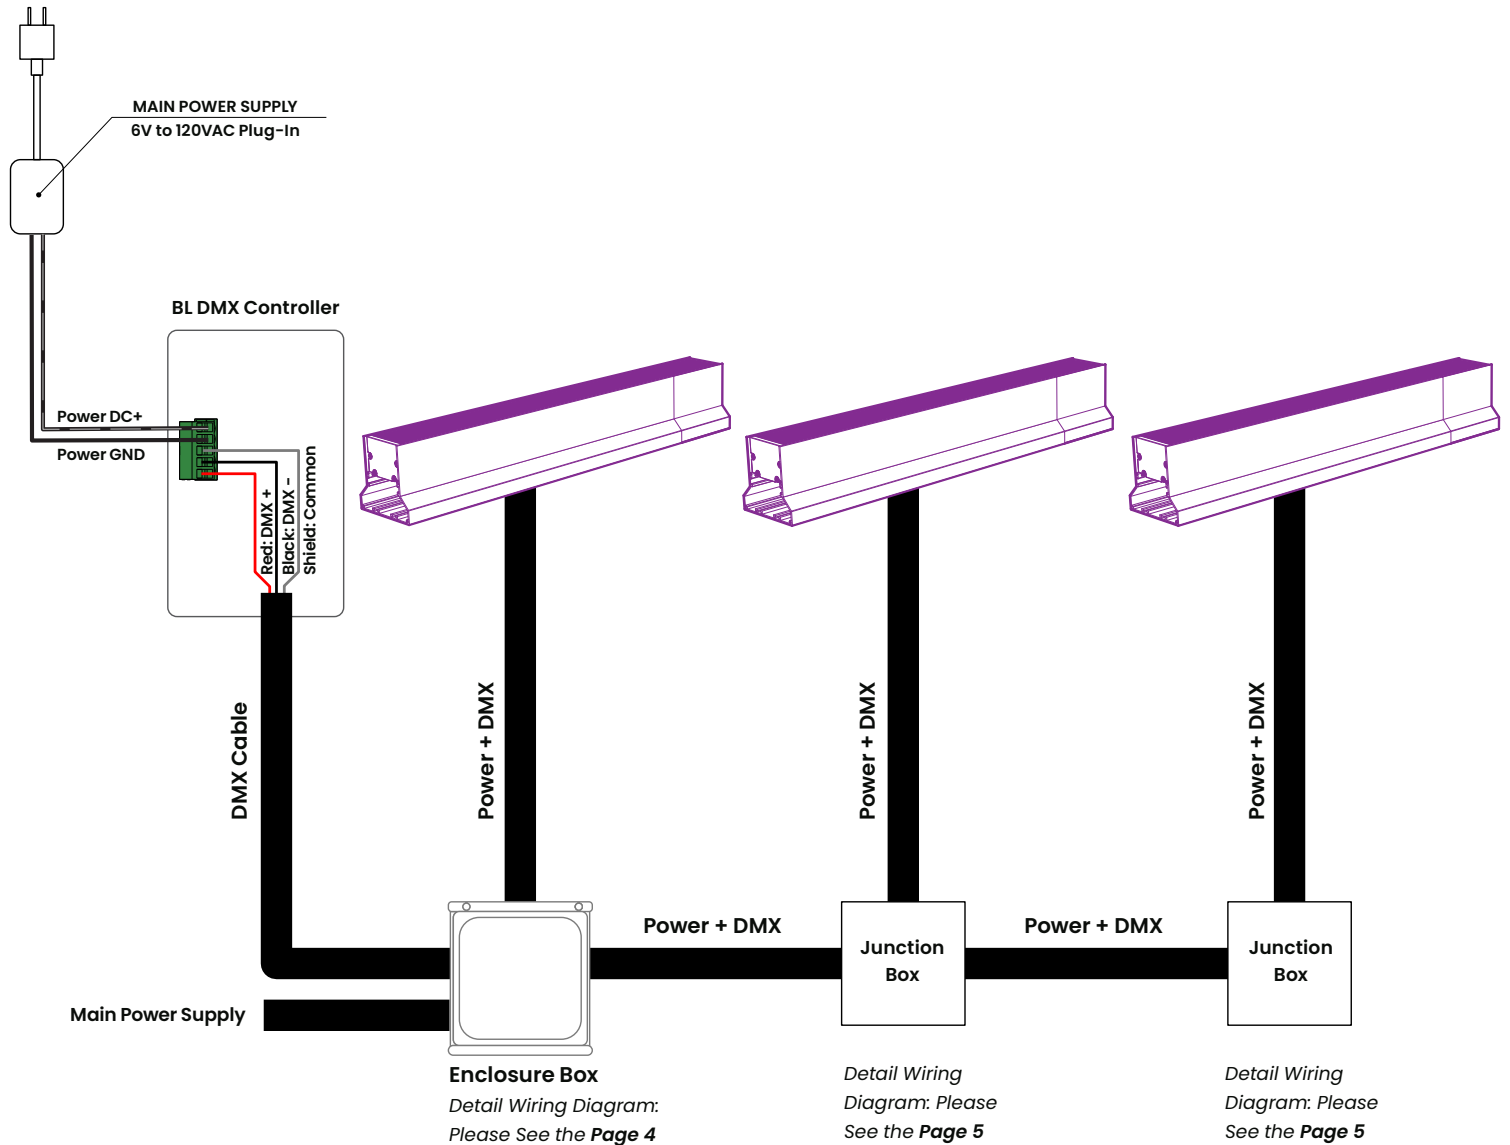

CONNECTIONS

0-10V

Connection Diagrams

NOTE:

- Wiring colours may vary with each product, follow the label instructions.

Control	0-10V	DALI	
Max. Series (Units)	100	64	
Power	Length	120V	240V
	2FT (500mm)	58	105
	4FT (1000mm)	30	55

CONNECTIONS

Power and DMX

Connection Diagrams

NOTE:

- Wiring colours may vary with each product. Follow label instructions on.

Control	DMX		
Max. Series (Units)	32		
Power	Length	120V	240V
	2FT (500mm)	58	105
	4FT (1000mm)	30	55

CONNECTIONS

Power and DMX - Enclosure Box

Connection Diagrams

NOTE:

- Wiring colours may vary with each product. Follow label instructions.

CONNECTIONS

Power and DMX - Junction Box

Connection Diagrams

NOTE:

- Wiring colours may vary with each product. Follow label instructions.