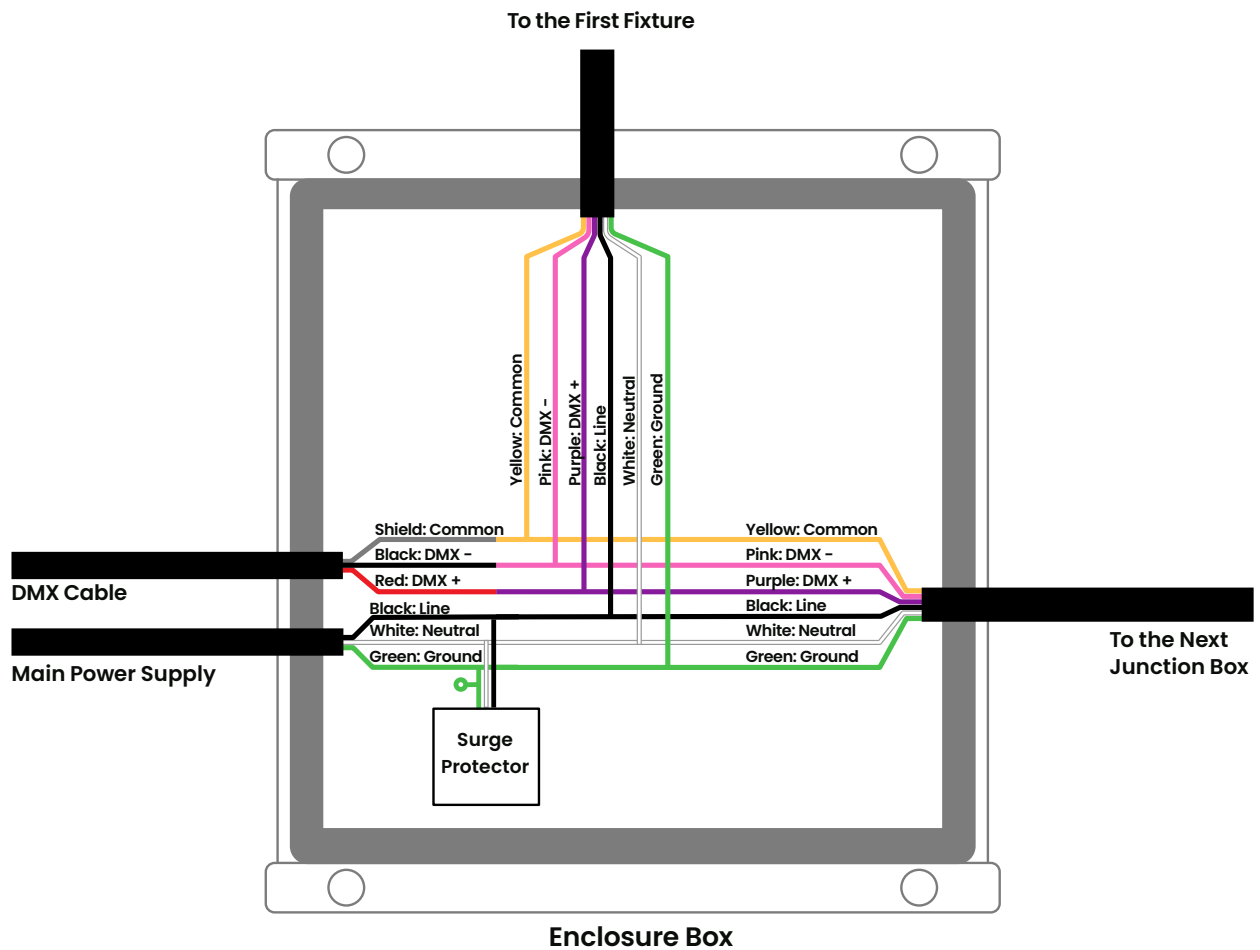

CONNECTIONS

0-10V

Connection Diagrams

NOTE:

- Wiring colours may vary with each product, follow the label instructions.

Control	0-10V	DALI	
Max. Series (Units)	100	64	
Power	Length	120V	240V
	2FT (500mm)	58	105
	4FT (1000mm)	30	55

CONNECTIONS

Power and DMX

Connection Diagrams

NOTE:

- Wiring colours may vary with each product. Follow label instructions on.

Control	DMX		
Max. Series (Units)	32		
Power	Length	120V	240V
	2FT (500mm)	58	105
	4FT (1000mm)	30	55

CONNECTIONS

Power and DMX - Enclosure Box

Connection Diagrams

NOTE:

- Wiring colours may vary with each product. Follow label instructions.

CONNECTIONS

Power and DMX - Junction Box

Connection Diagrams

NOTE:

- Wiring colours may vary with each product. Follow label instructions.