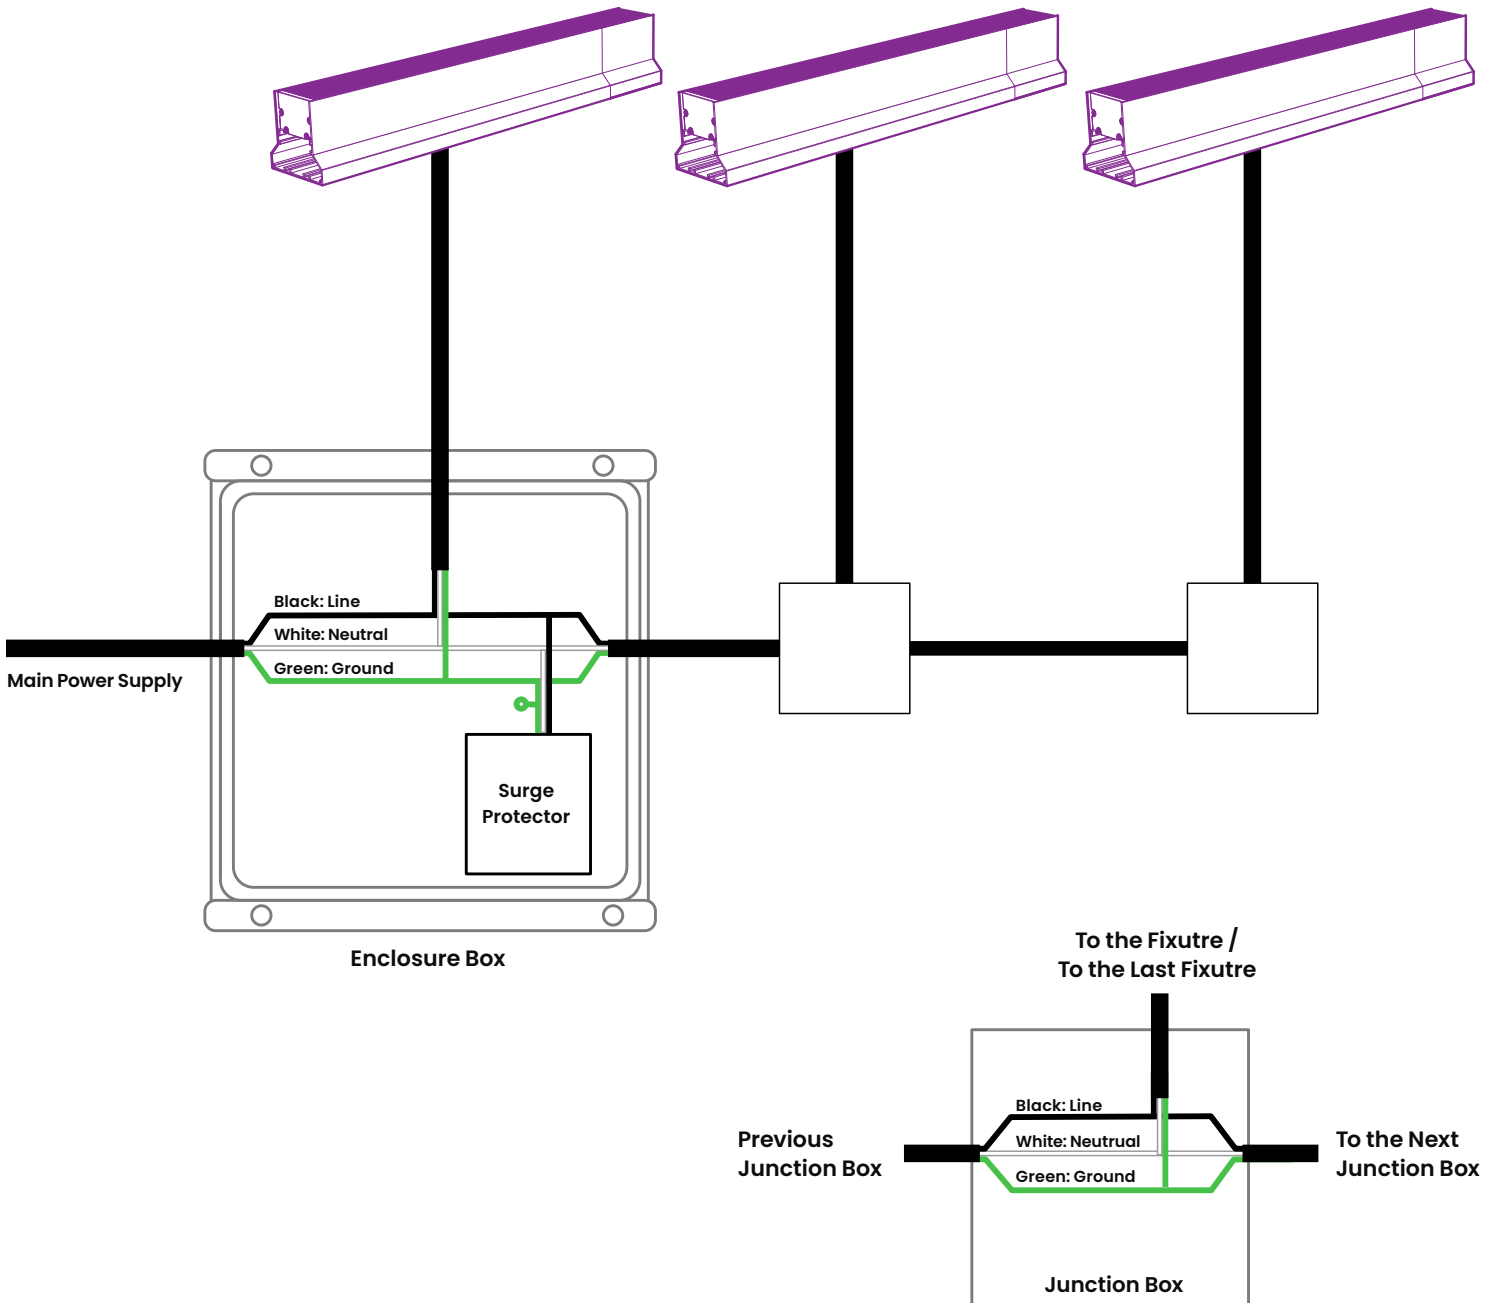

CONNECTIONS

Static White

Power	Length	120V	240V
Max. Series (Units)	2FT (500mm)	58	105
	4FT (1000mm)	30	55

Connection Diagrams

NOTE:

- Wiring colours may vary with each product, follow the label instructions.

CONNECTIONS

0-10V

Connection Diagrams

NOTE:

- Wiring colours may vary with each product, follow the label instructions.

Control	0-10V	DALI	
Max. Series (Units)	100	64	
Power	Length	120V	240V
	2FT (500mm)	58	105
	4FT (1000mm)	30	55

CONNECTIONS

Power and DMX

Connection Diagrams

NOTE:

- Wiring colours may vary with each product. Follow label instructions on.

Control	DMX		
Max. Series (Units)	32		
Power	Length	120V	240V
	2FT (500mm)	58	105
	4FT (1000mm)	30	55

CONNECTIONS

Power and DMX - Enclosure Box

Connection Diagrams

NOTE:

- Wiring colours may vary with each product. Follow label instructions.

CONNECTIONS

Power and DMX - Junction Box

Connection Diagrams