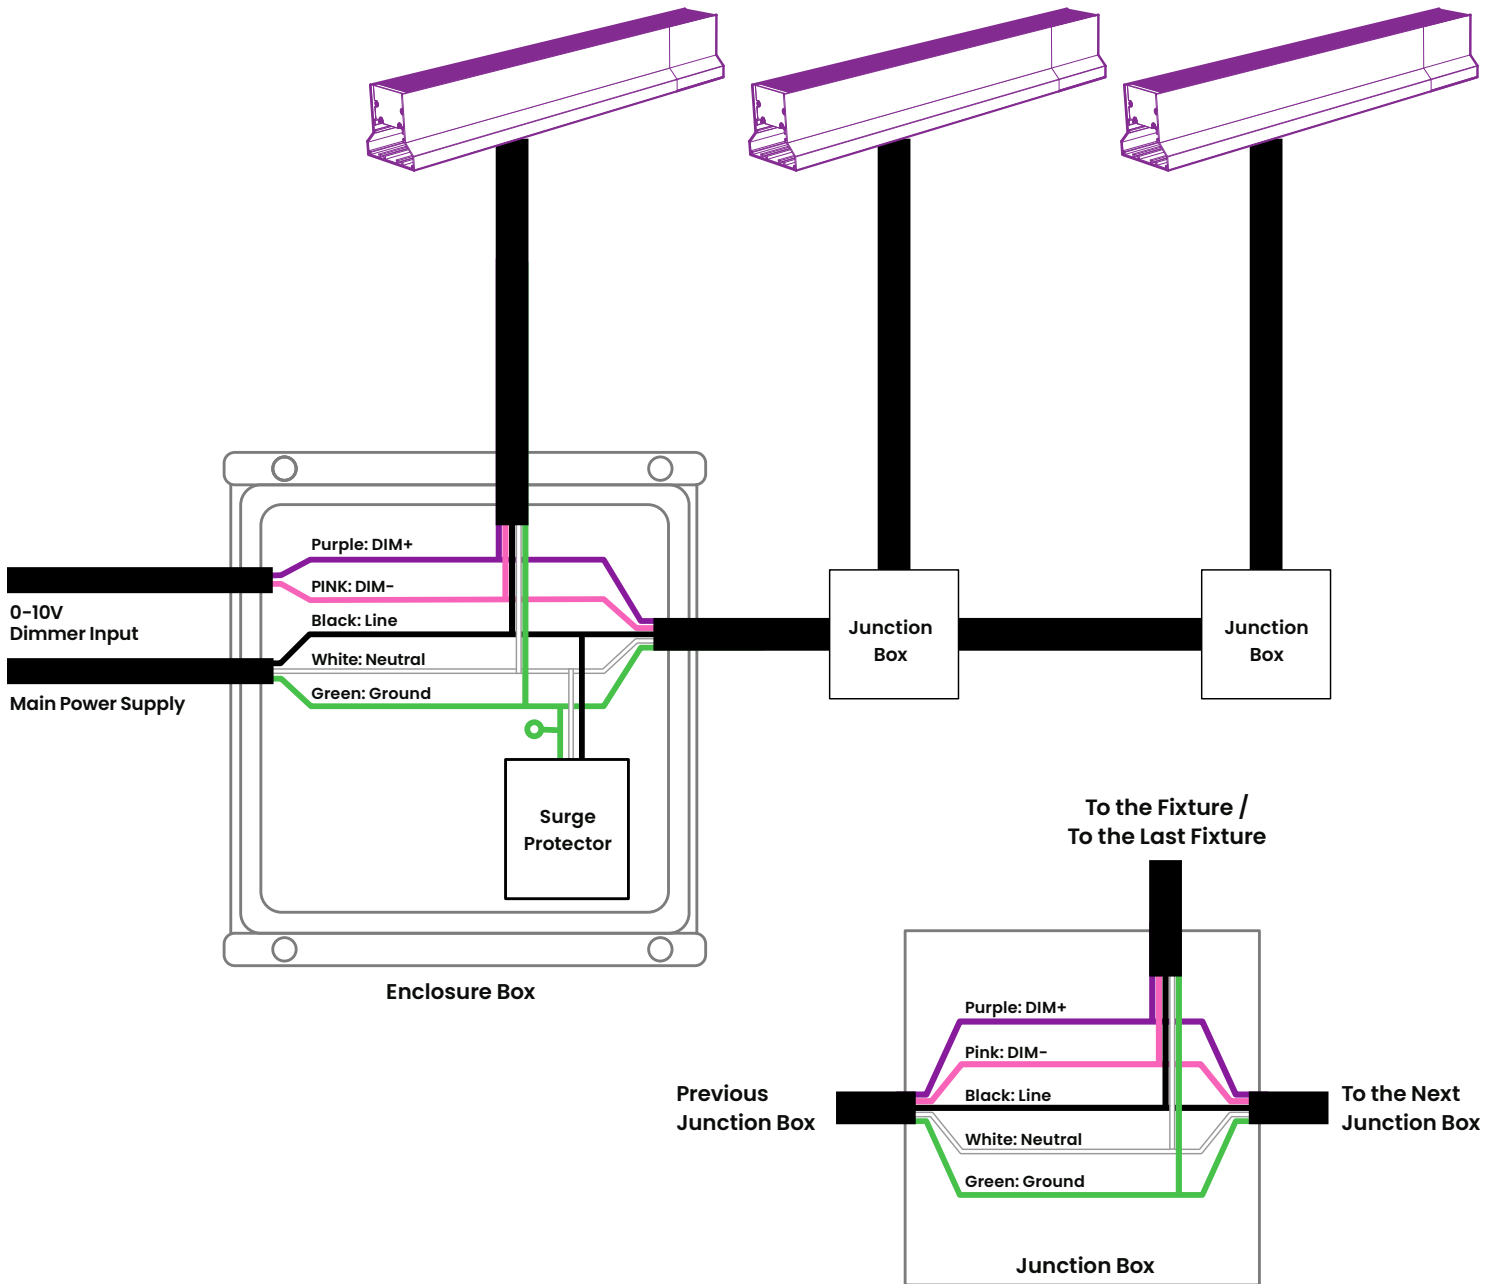

CONNECTIONS

0-10V

Connection Diagrams

NOTE:

- Wiring colours may vary with each product, follow the label instructions.

Control	0-10V	DALI	
Max. Series (Units)	100	64	
Power	Length	120V	240V
	2FT (500mm)	58	105
	4FT (1000mm)	30	55

CONNECTIONS

Power and DMX

Connection Diagrams

NOTE:

- Wiring colours may vary with each product. Follow label instructions on.

Control	DMX		
Max. Series (Units)	32		
Power	Length	120V	240V
	2FT (500mm)	58	105
	4FT (1000mm)	30	55

CONNECTIONS

Power and DMX - Enclosure Box

Connection Diagrams

NOTE:

- Wiring colours may vary with each product. Follow label instructions.

CONNECTIONS

Power and DMX - Junction Box

Connection Diagrams

NOTE:

- Wiring colours may vary with each product. Follow label instructions.