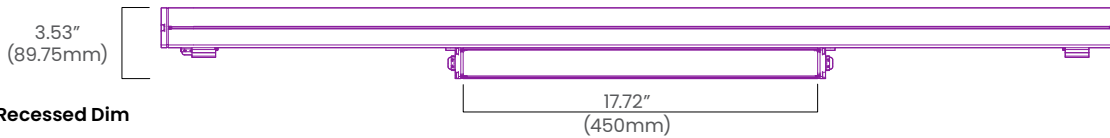

Up to 1080lm/unit | 100-277VAC | 2FT and 4FT Length Options

CLIENT	
PROJECT NAME	
LOCATION	
DATE	

Product Detail

Lighting	Lamp	TX Series		
	LED Qty	6 LEDs/ft (19 LEDs/m)		
	Beam Angle	30°		
	CCT Binning	3 Step		
	Power	18W (2FT), 36W (4FT)		
	Average Life	50,000 Hours		
	Controls	DMX, RDM		
	Max Input Current	0.36A		
	Input Voltage	100-277VAC		
	Input Frequency	50-60Hz		
Electrical	Control	DMX		
	Max. Series (Units)	32		
	Power	Length	120V	240V
		2FT (500mm)	58	105
		4FT (1000mm)	30	55
	Max. Series (Units)	30		
	Connections	3 x 16AWG (Power) + 3 x 22AWG (Data)		
	Mechanical	Housing Construction	Aluminum	
		Mounting	Inground	
		Weight	8.6 lb/3.9kg: 2FT (617mm)	
16.31 lb/7.6kg: 4FT (1217mm)				
Dimensions		L:24.29" x D:2.52" x H:3.53" (L:617mm x D:64mm x H:89.75mm) L:47.91" x D:2.52" x H:3.53" (L:1217mm x D:64mm x H:89.75mm)		
Max Static Load	330lb (150kg)			
Environmental	Ingress Protection	IP67		
	Impact Protection Rating	IK08		
	Certifications	ETL, CE, RoHS		
	Operating Temperature	-4°F to 122°F (-20°C to 50°C)		

RoHS

Ordering

Product Code	Series	Length	CCT	Beam Angle	Controls	Finish	Input Voltage	IP Rating
LG6C	GW						UNI	IP67
		2FT	RGBW(2700K)	30°	DMX	BK = Black		
		4FT	RGBW(3000K)		RDM	DG = Dark Gray		
			RGBW(4000K)			GR = Gray		
			RGBW(6500K)			WH = White		

bllighting.com

Performance

2FT (617mm)

CCT/Color		RGBW(2700K)	RGBW(3000K)	RGBW(4000K)	RGBW(6500K)
Power	W/unit	18			
Lumens	lm/unit	540			
Efficacy	lm/W	30			

4FT (1217mm)

RGBW(2700K)	RGBW(3000K)	RGBW(4000K)	RGBW(6500K)
36			
1080			
30			

Dimensions

2FT

Recessed Dim

Recessed Dim

4FT

Recessed Dim