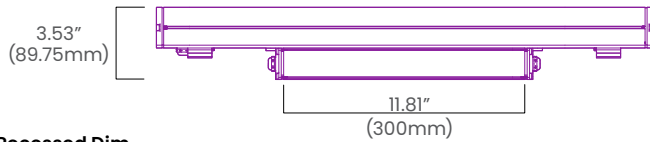

Up to 1080lm/unit | 100-277VAC | 2FT and 4FT Length Options

CLIENT	
PROJECT NAME	
LOCATION	
DATE	

Product Detail

Lighting	Lamp	TX Series		
	LED Qty	6 LEDs/ft (19 LEDs/m)		
	Beam Angle	30°		
	CCT Binning	3 Step		
	Power	18W (2FT), 36W (4FT)		
	Average Life	50,000 Hours		
	Controls	DMX, RDM		
	Max Input Current	0.36A		
	Input Voltage	100-277VAC		
	Input Frequency	50-60Hz		
Electrical	Control	DMX		
	Max. Series (Units)	32		
	Power	Length	120V	240V
		2FT (500mm)	58	105
		4FT (1000mm)	30	55
	Max. Series (Units)	30		
	Connections	3 x 16AWG (Power) + 3 x 22AWG (Data)		
	Mechanical	Housing Construction	Aluminum	
		Mounting	Inground	
		Weight	8.6 lb/3.9kg: 2FT (617mm)	
16.31 lb/7.6kg: 4FT (1217mm)				
Dimensions		L:24.29" x D:2.52" x H:3.53" (L:617mm x D:64mm x H:89.75mm) L:47.91" x D:2.52" x H:3.53" (L:1217mm x D:64mm x H:89.75mm)		
Max Static Load	330lb (150kg)			
Environmental	Ingress Protection	IP67		
	Impact Protection Rating	IK08		
	Certifications	ETL, CE, RoHS		
	Operating Temperature	-4°F to 122°F (-20°C to 50°C)		

RoHS

Ordering

Product Code	Series	Length	CCT	Beam Angle	Controls	Finish	Input Voltage	IP Rating
LG6C	GW						UNI	IP67
		2FT	RGBW(2700K)	30°	DMX	BK = Black		
		4FT	RGBW(3000K)		RDM	DG = Dark Gray		
			RGBW(4000K)			GR = Gray		
			RGBW(6500K)			WH = White		

bllighting.com

Performance

2FT (617mm)

CCT/Color		RGBW(2700K)	RGBW(3000K)	RGBW(4000K)	RGBW(6500K)
Power	W/unit	18			
Lumens	lm/unit	540			
Efficacy	lm/W	30			

4FT (1217mm)

RGBW(2700K)	RGBW(3000K)	RGBW(4000K)	RGBW(6500K)
36			
1080			
30			

Dimensions

2FT

Recessed Dim

Recessed Dim

4FT

Recessed Dim