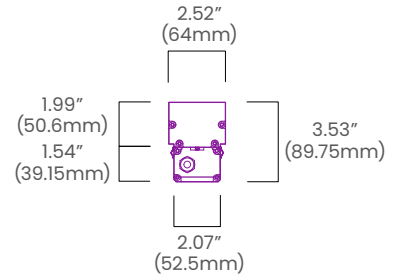

Up to 1080lm/unit | 100-277VAC | 2FT and 4FT Length Options

CLIENT	
PROJECT NAME	
LOCATION	
DATE	

Product Detail

Lighting	Lamp	TX Series		
	LED Qty	6 LEDs/ft (19 LEDs/m)		
	Beam Angle	30°		
	CCT Binning	3 Step		
	Power	18W (2FT), 36W (4FT)		
	Average Life	50,000 Hours		
	Controls	DMX, RDM		
	Max Input Current	0.36A		
	Input Voltage	100-277VAC		
	Input Frequency	50-60Hz		
Electrical	Control	DMX		
	Max. Series (Units)	32		
	Power	Length	120V	240V
		2FT (500mm)	58	105
		4FT (1000mm)	30	55
	Max. Series (Units)	30		
	Connections	3 x 16AWG (Power) + 3 x 22AWG (Data)		
	Mechanical	Housing Construction	Aluminum	
		Mounting	Inground	
		Weight	8.6 lb/3.9kg: 2FT (617mm)	
16.31 lb/7.6kg: 4FT (1217mm)				
Dimensions		L:24.29" x D:2.52" x H:3.53" (L:617mm x D:64mm x H:89.75mm) L:47.91" x D:2.52" x H:3.53" (L:1217mm x D:64mm x H:89.75mm)		
Max Static Load	330lb (150kg)			
Environmental	Ingress Protection	IP67		
	Impact Protection Rating	IK08		
	Certifications	ETL, CE, RoHS		
	Operating Temperature	-4°F to 122°F (-20°C to 50°C)		

RoHS

Ordering

Product Code	Series	Length	CCT	Beam Angle	Controls	Finish	Input Voltage	IP Rating
LG6C	GW						UNI	IP67
		2FT	RGBW(2700K)	30°	DMX	BK = Black		
		4FT	RGBW(3000K)		RDM	DG = Dark Gray		
			RGBW(4000K)			GR = Gray		
			RGBW(6500K)			WH = White		

bllighting.com

Performance

2FT (617mm)

CCT/Color		RGBW(2700K)	RGBW(3000K)	RGBW(4000K)	RGBW(6500K)
Power	W/unit	18			
Lumens	lm/unit	540			
Efficacy	lm/W	30			

4FT (1217mm)

RGBW(2700K)	RGBW(3000K)	RGBW(4000K)	RGBW(6500K)
36			
1080			
30			

Dimensions

2FT

Recessed Dim

Recessed Dim

4FT

Recessed Dim