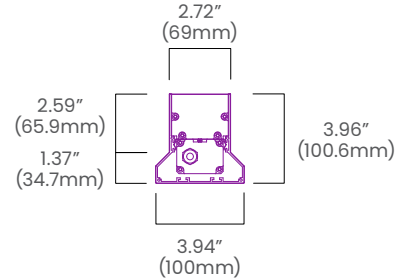

Up to 1080lm/unit | 100-277VAC | 2FT and 4FT Length Options

CLIENT	
PROJECT NAME	
LOCATION	
DATE	

Product Detail

Lighting	Lamp	TX Series		
	LED Qty	6 LEDs/ft (19 LEDs/m)		
	Beam Angle	30°		
	CCT Binning	3 Step		
	Power	18W (2FT), 36W (4FT)		
	Average Life	50,000 Hours		
	Controls	DMX, RDM		
	Max Input Current	0.36A		
	Input Voltage	100-277VAC		
	Input Frequency	50-60Hz		
Electrical	Control	DMX		
	Max. Series (Units)	32		
	Power	Length	120V	240V
		2FT (500mm)	58	105
		4FT (1000mm)	30	55
	Max. Series (Units)	30		
	Connections	3 x 16AWG (Power) + 3 x 22AWG (Data)		
	Mechanical	Housing Construction	Aluminum	
		Mounting	Inground	
		Weight	8.6 lb/3.9kg: 2FT (617mm)	
16.31 lb/7.6kg: 4FT (1217mm)				
Dimensions		L:24.29" x D:2.52" x H:3.53" (L:617mm x D:64mm x H:89.75mm) L:47.91" x D:2.52" x H:3.53" (L:1217mm x D:64mm x H:89.75mm)		
Max Static Load	330lb (150kg)			
Environmental	Ingress Protection	IP67		
	Impact Protection Rating	IK08		
	Certifications	ETL, CE, RoHS		
	Operating Temperature	-4°F to 122°F (-20°C to 50°C)		

RoHS

Ordering

Product Code	Series	Length	CCT	Beam Angle	Controls	Finish	Input Voltage	IP Rating
LG6C	GW						UNI	IP67
		2FT	RGBW(2700K)	30°	DMX	BK = Black		
		4FT	RGBW(3000K)		RDM	DG = Dark Gray		
			RGBW(4000K)			GR = Gray		
			RGBW(6500K)			WH = White		

bllighting.com

Performance

2FT (617mm)

CCT/Color		RGBW(2700K)	RGBW(3000K)	RGBW(4000K)	RGBW(6500K)
Power	W/unit	18			
Lumens	lm/unit	540			
Efficacy	lm/W	30			

4FT (1217mm)

RGBW(2700K)	RGBW(3000K)	RGBW(4000K)	RGBW(6500K)
36			
1080			
30			

Dimensions

2FT

Recessed Dim

Recessed Dim

4FT

Recessed Dim