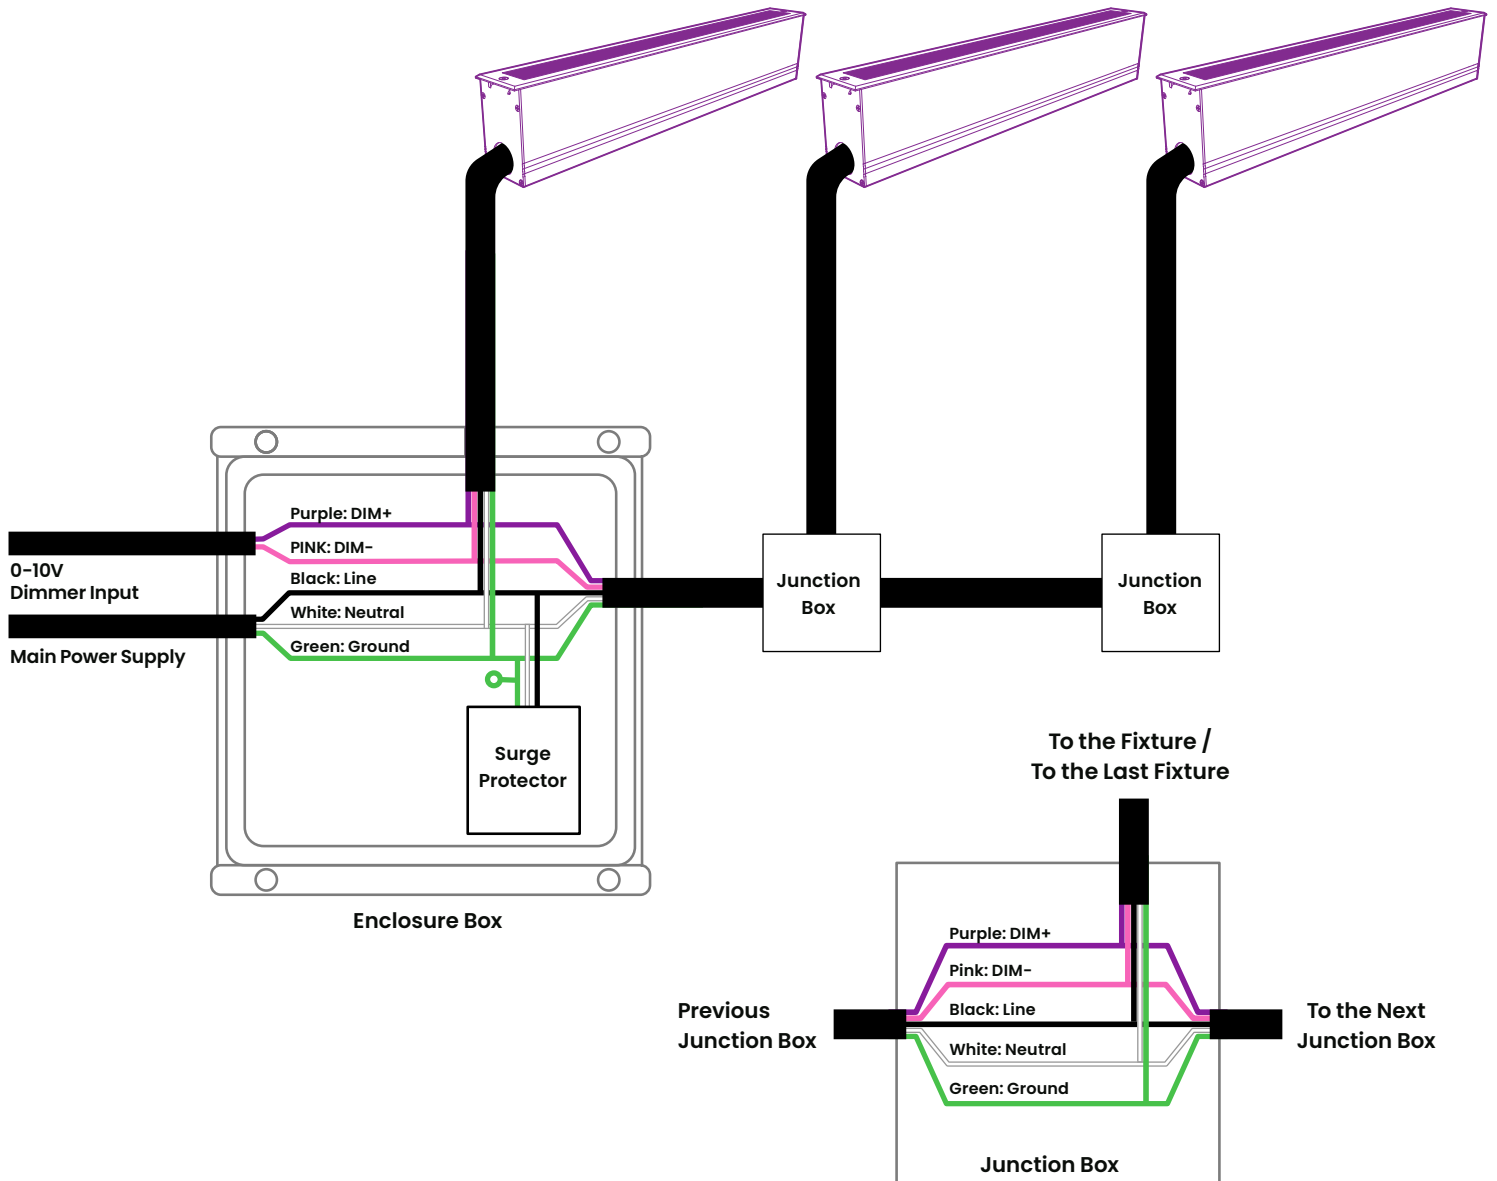

CONNECTIONS

0-10V

Connection Diagrams

NOTE:

- Wiring colours may vary with each product, follow the label instructions.

Control	0-10V	DALI	
Max. Series (Units)	100	64	
Power	Length	120V	240V
Max. Series (Units)	1.64FT (500mm)	58	105
	3.28FT (1000mm)	30	55

CONNECTIONS

Power and DMX

Connection Diagrams

NOTE:

- Wiring colours may vary with each product. Follow label instructions on.

Control	DMX			
Max. Series (Units)	32			
Power	Length	120V	240V	
	Max. Series (Units)	1.64FT (500mm)	58	105
		3.28FT (1000mm)	30	55

CONNECTIONS

Power and DMX - Enclosure Box

Connection Diagrams

NOTE:

- Wiring colours may vary with each product. Follow label instructions.

CONNECTIONS

Power and DMX - Junction Box

Connection Diagrams

NOTE:

- Wiring colours may vary with each product. Follow label instructions.