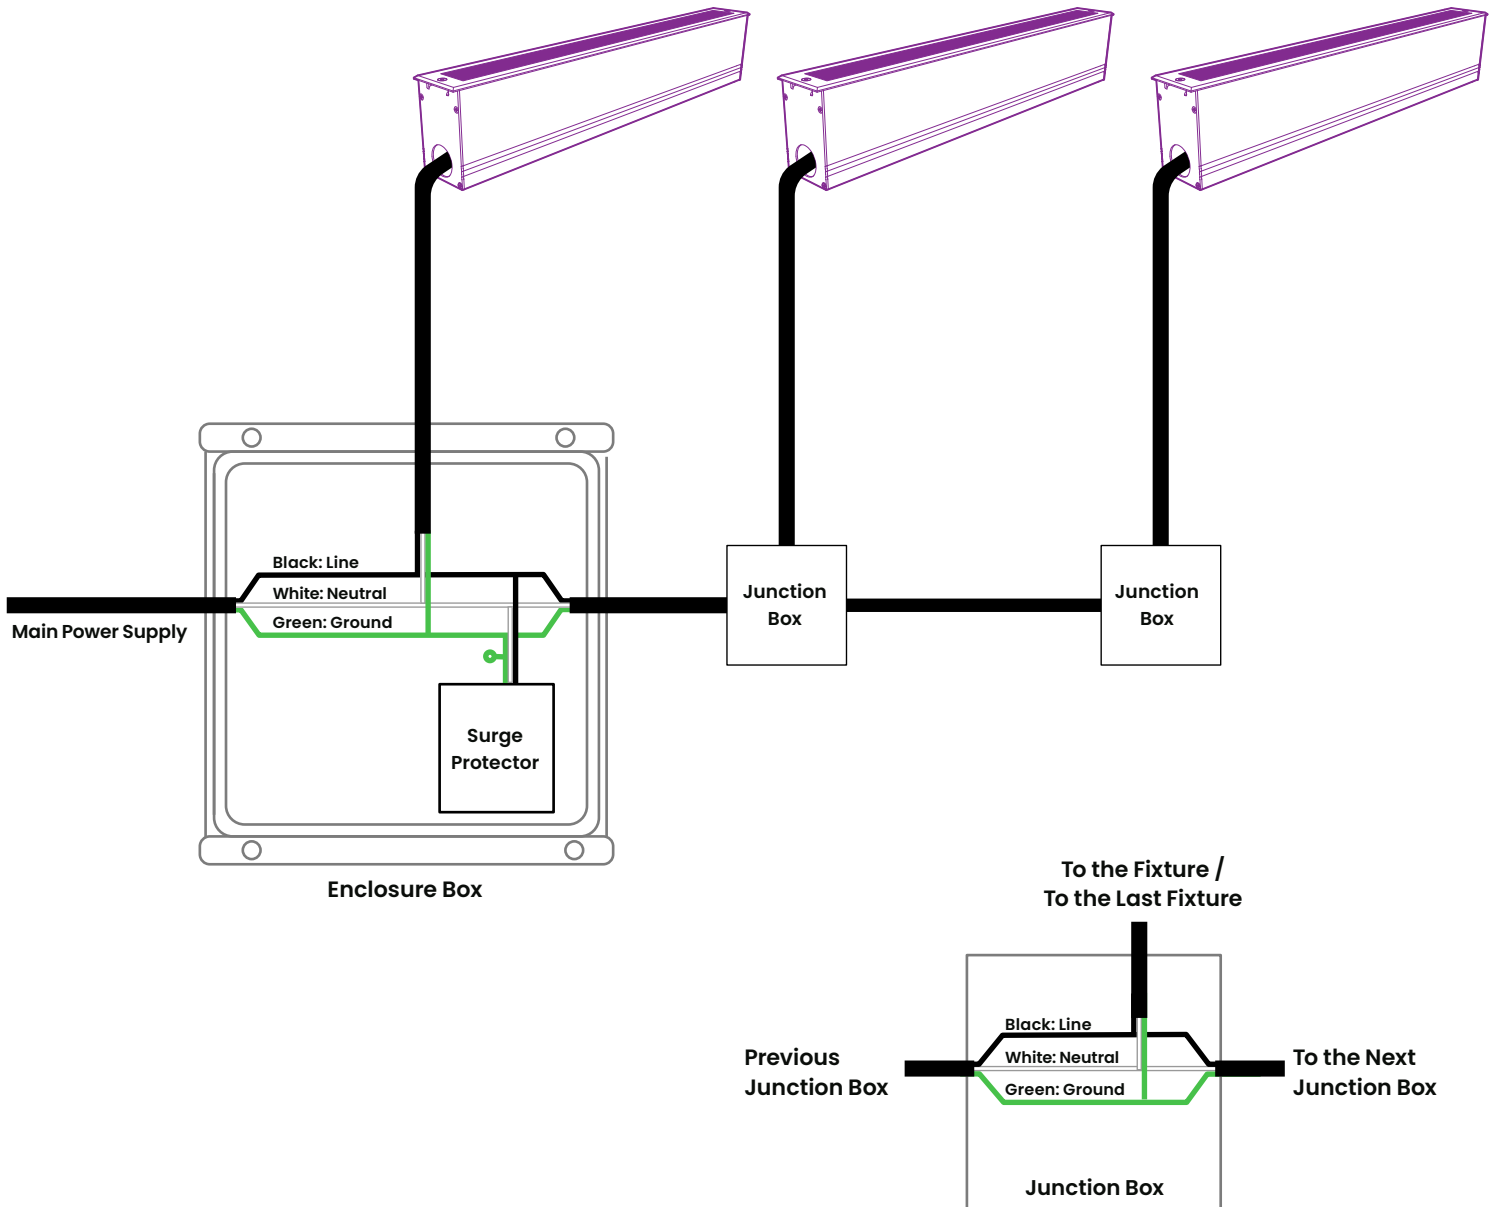

CONNECTIONS

Static White

	Length	120V	240V
Power	1.64FT (500mm)	58	105
Max. Series (Units)	3.28FT (1000mm)	30	55

Connection Diagrams

NOTE:

- Wiring colours may vary with each product, follow the label instructions.

CONNECTIONS

0-10V

Connection Diagrams

NOTE:

- Wiring colours may vary with each product, follow the label instructions.

Control	0-10V	DALI	
Max. Series (Units)	100	64	
Power	Length	120V	240V
Max. Series (Units)	1.64FT (500mm)	58	105
	3.28FT (1000mm)	30	55

CONNECTIONS

Power and DMX

Connection Diagrams

NOTE:

- Wiring colours may vary with each product. Follow label instructions on.

Control	DMX			
Max. Series (Units)	32			
Power	Length	120V	240V	
	Max. Series (Units)	1.64FT (500mm)	58	105
		3.28FT (1000mm)	30	55

CONNECTIONS

Power and DMX - Enclosure Box

Connection Diagrams

NOTE:

- Wiring colours may vary with each product. Follow label instructions.

CONNECTIONS

Power and DMX - Junction Box

Connection Diagrams