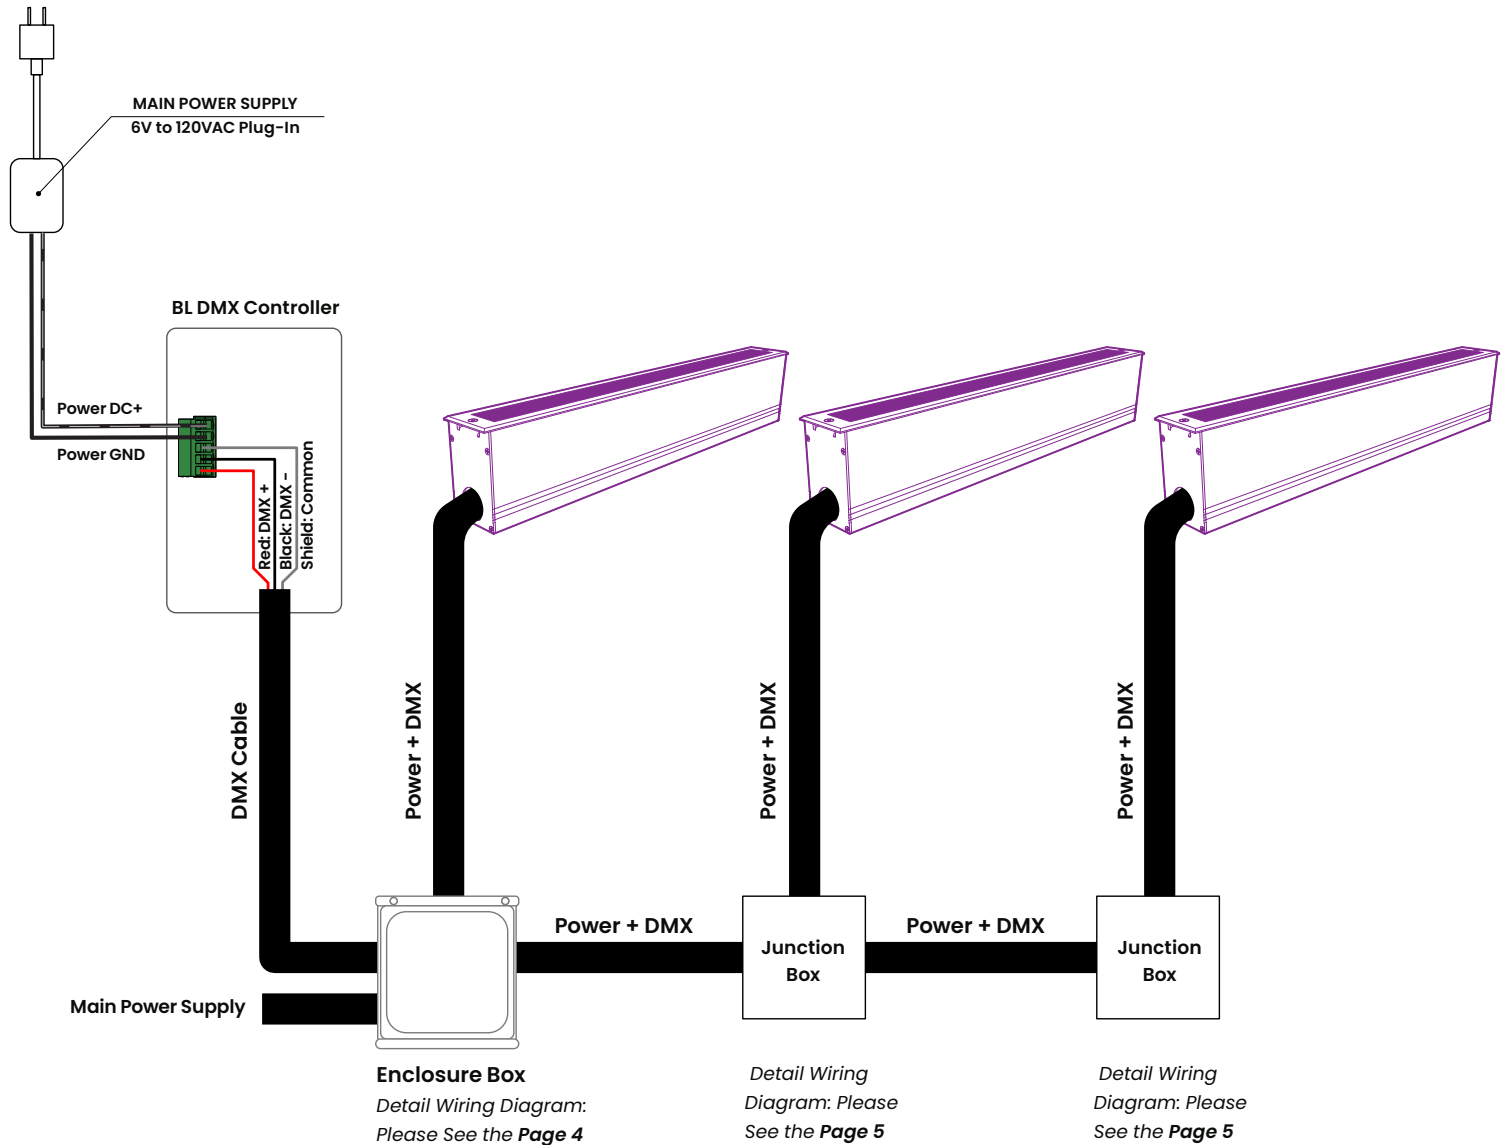

CONNECTIONS

0-10V

Connection Diagrams

NOTE:

- Wiring colours may vary with each product, follow the label instructions.

Control	0-10V	DALI	
Max. Series (Units)	100	64	
Power	Length	120V	240V
Max. Series (Units)	1.64FT (500mm)	58	105
	3.28FT (1000mm)	30	55

CONNECTIONS

Power and DMX

Connection Diagrams

NOTE:

- Wiring colours may vary with each product. Follow label instructions on.

Control	DMX			
Max. Series (Units)	32			
Power	Length	120V	240V	
	Max. Series (Units)	1.64FT (500mm)	58	105
		3.28FT (1000mm)	30	55

CONNECTIONS

Power and DMX - Enclosure Box

Connection Diagrams

NOTE:

- Wiring colours may vary with each product. Follow label instructions.

CONNECTIONS

Power and DMX - Junction Box

Connection Diagrams

NOTE:

- Wiring colours may vary with each product. Follow label instructions.