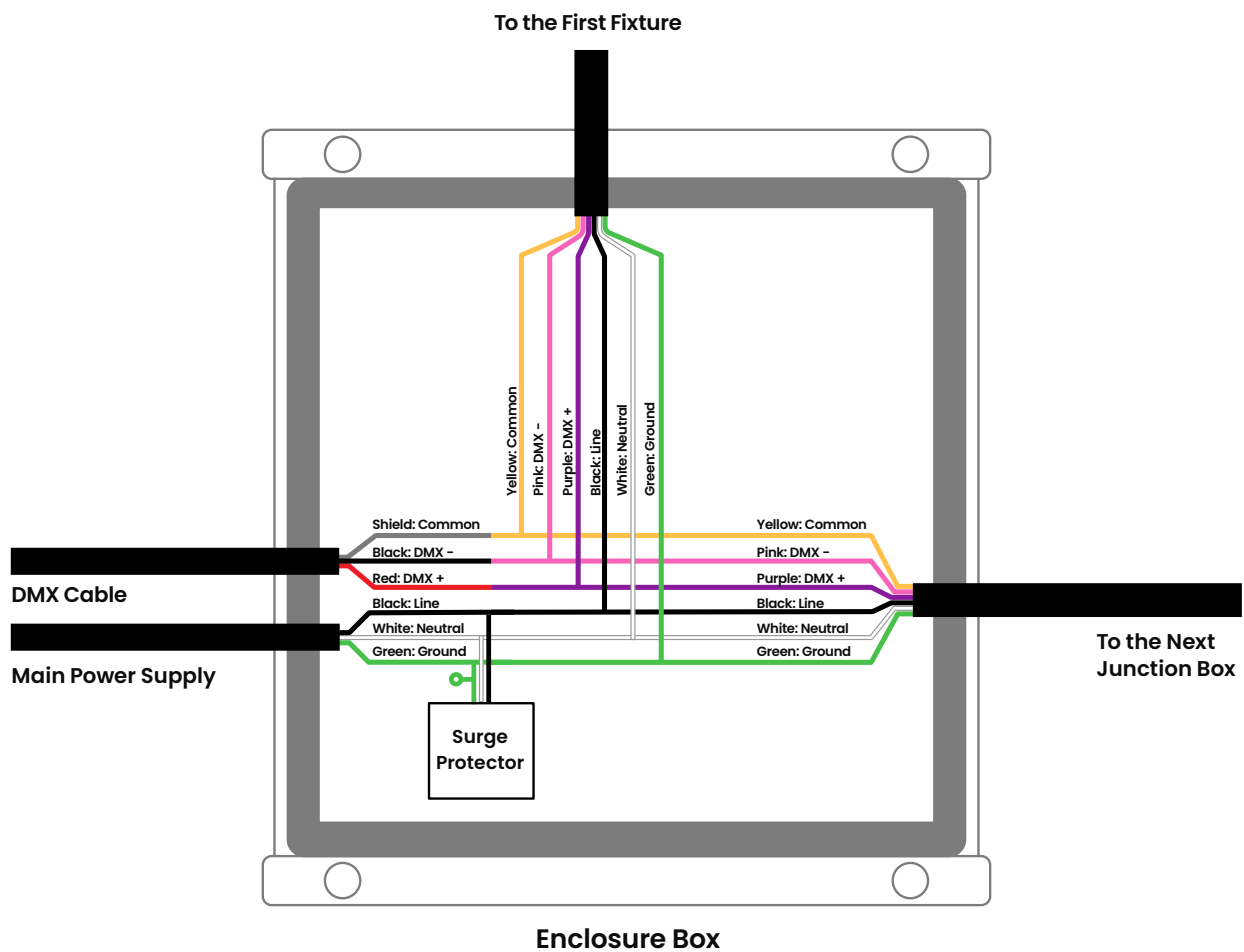

CONNECTIONS

0-10V

Connection Diagrams

NOTE:

- Wiring colours may vary with each product, follow the label instructions.

Control	0-10V	DALI	
Max. Series (Units)	100	64	
Power	Length	120V	240V
Max. Series (Units)	1.64FT (500mm)	58	105
	3.28FT (1000mm)	30	55

CONNECTIONS

Power and DMX

Connection Diagrams

NOTE:

- Wiring colours may vary with each product. Follow label instructions on.

Control	DMX			
Max. Series (Units)	32			
Power	Length	120V	240V	
	Max. Series (Units)	1.64FT (500mm)	58	105
		3.28FT (1000mm)	30	55

CONNECTIONS

Power and DMX - Enclosure Box

Connection Diagrams

NOTE:

- Wiring colours may vary with each product. Follow label instructions.

CONNECTIONS

Power and DMX - Junction Box

Connection Diagrams

NOTE:

- Wiring colours may vary with each product. Follow label instructions.