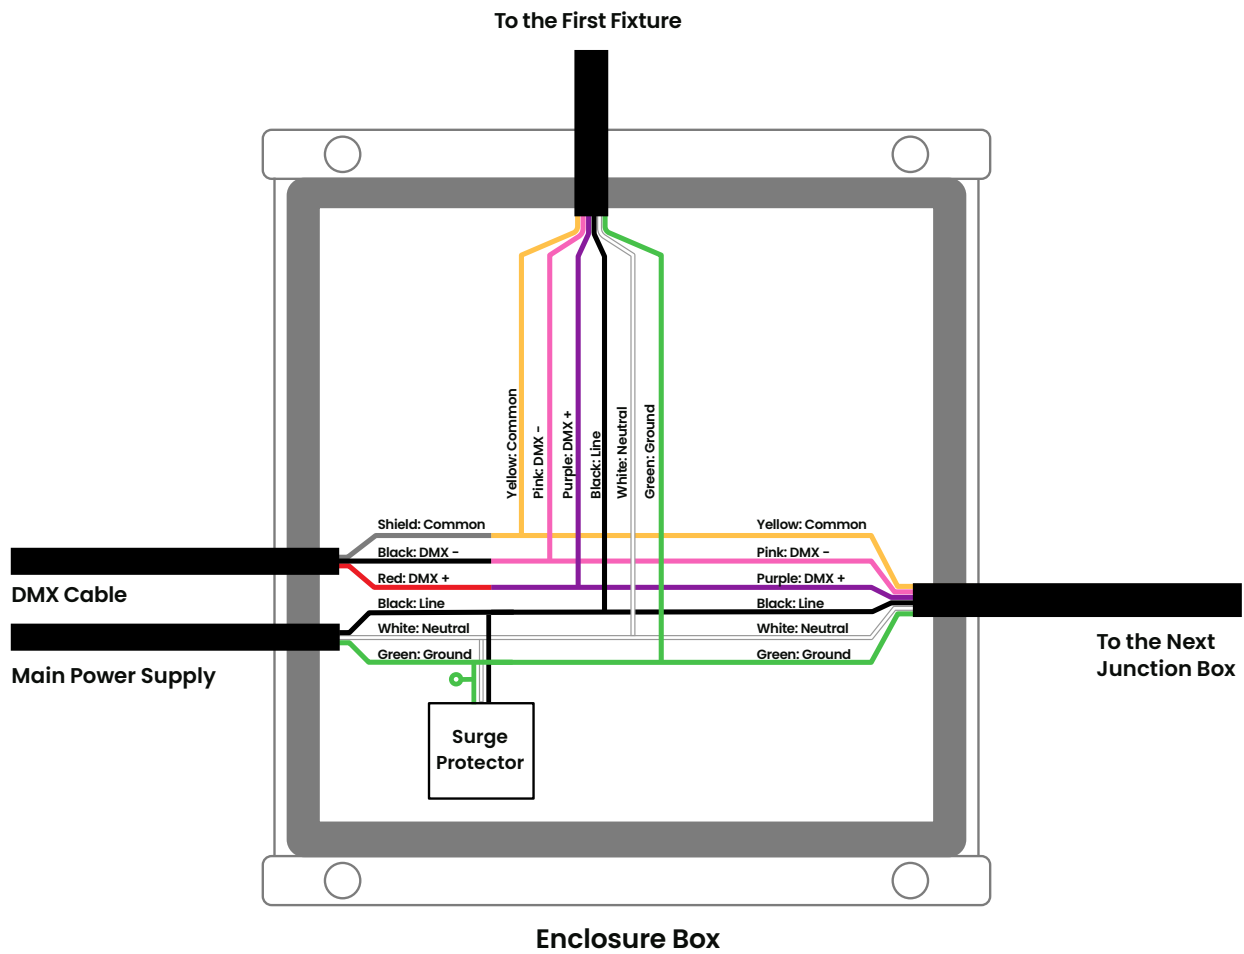

### NOTE:

- Wiring colours may vary with each product, follow the label instructions.

## CONNECTIONS

Power and DMX

### Connection Diagrams

**NOTE:**

- Wiring colours may vary with each product. Follow label instructions.

|                     |                 |      |      |
|---------------------|-----------------|------|------|
| Control             | DMX             |      |      |
| Max. Series (Units) | 32              |      |      |
| Power               | Length          | 120V | 240V |
|                     | 1.64FT (500mm)  | 58   | 105  |
|                     | 3.28FT (1000mm) | 30   | 55   |

CONNECTIONS

Power and DMX - Enclosure Box

Connection Diagrams

NOTE:

- Wiring colours may vary with each product. Follow label instructions.

**CONNECTIONS**

Power and DMX - Junction Box

**Connection Diagrams**