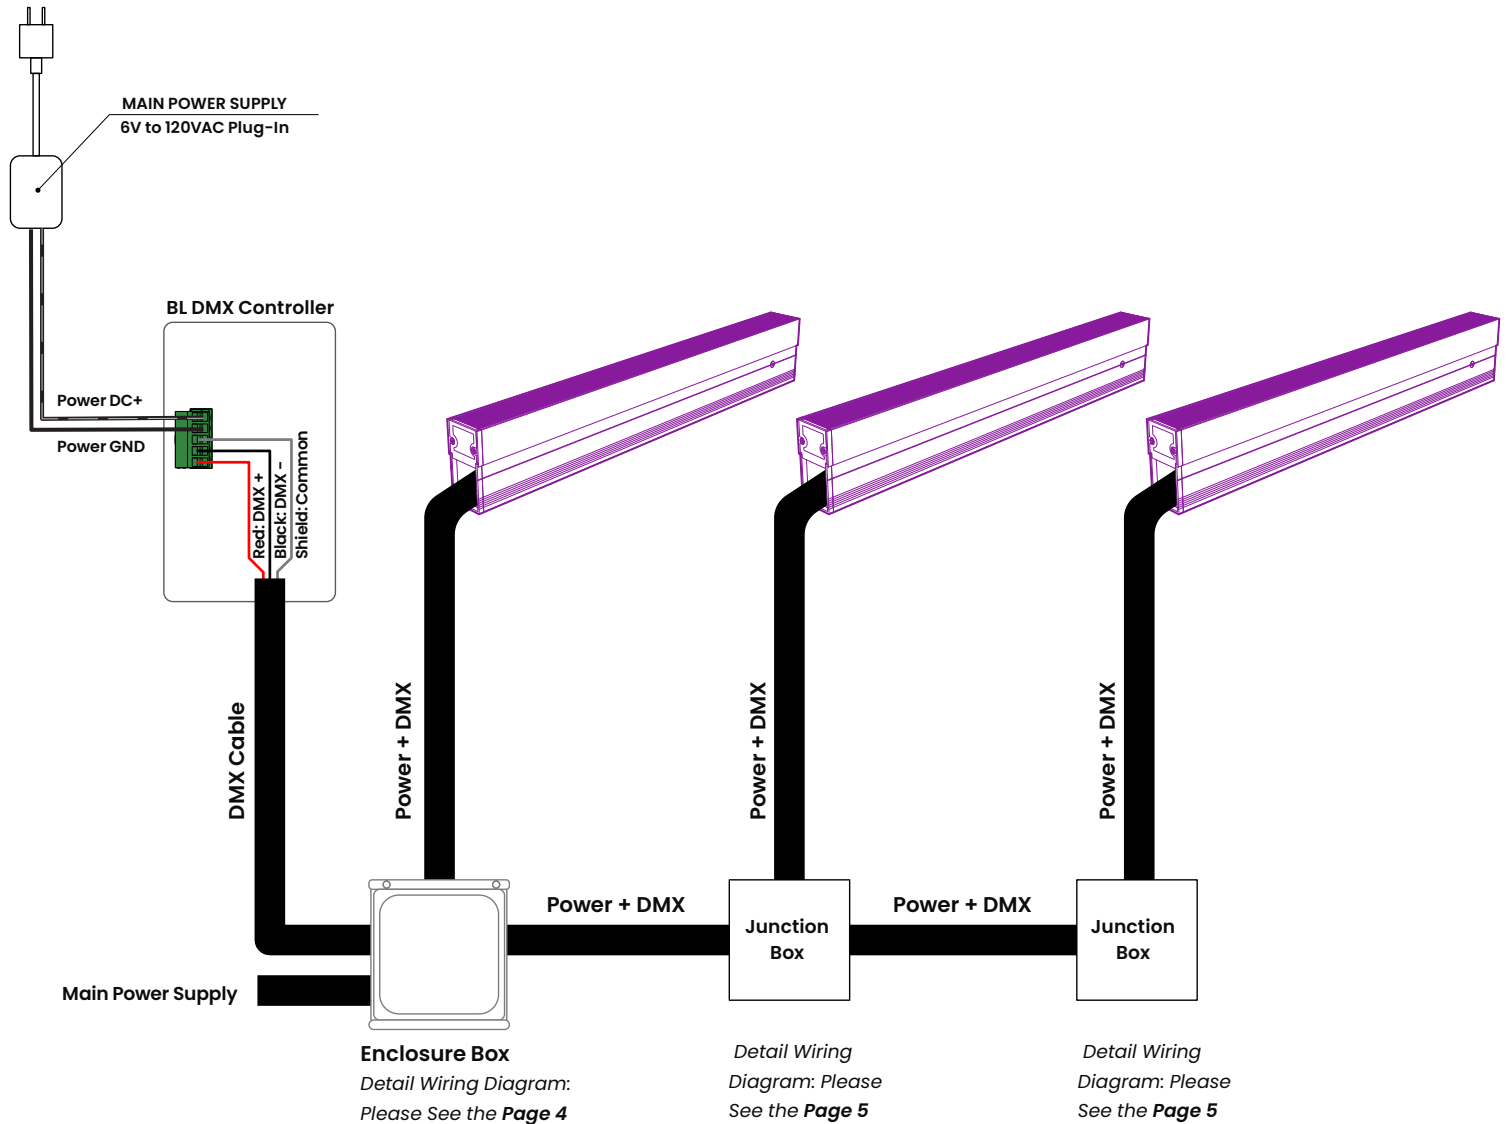

### NOTE:

- Wiring colours may vary with each product, follow the label instructions.

### Connection Diagrams

**NOTE:**

- Wiring colours may vary with each product, follow the label instructions.

|                     |                 |      |      |
|---------------------|-----------------|------|------|
| Control             | 0-10V           | DALI |      |
| Max. Series (Units) | 100             | 64   |      |
| Power               | Length          | 120V | 240V |
| Max. Series (Units) | 1.64FT (500mm)  | 58   | 105  |
|                     | 3.28FT (1000mm) | 30   | 55   |

## CONNECTIONS

Power and DMX

### Connection Diagrams

**NOTE:**

- Wiring colours may vary with each product. Follow label instructions.

|                     |                 |      |      |
|---------------------|-----------------|------|------|
| Control             | DMX             |      |      |
| Max. Series (Units) | 32              |      |      |
| Power               | Length          | 120V | 240V |
|                     | 1.64FT (500mm)  | 58   | 105  |
|                     | 3.28FT (1000mm) | 30   | 55   |