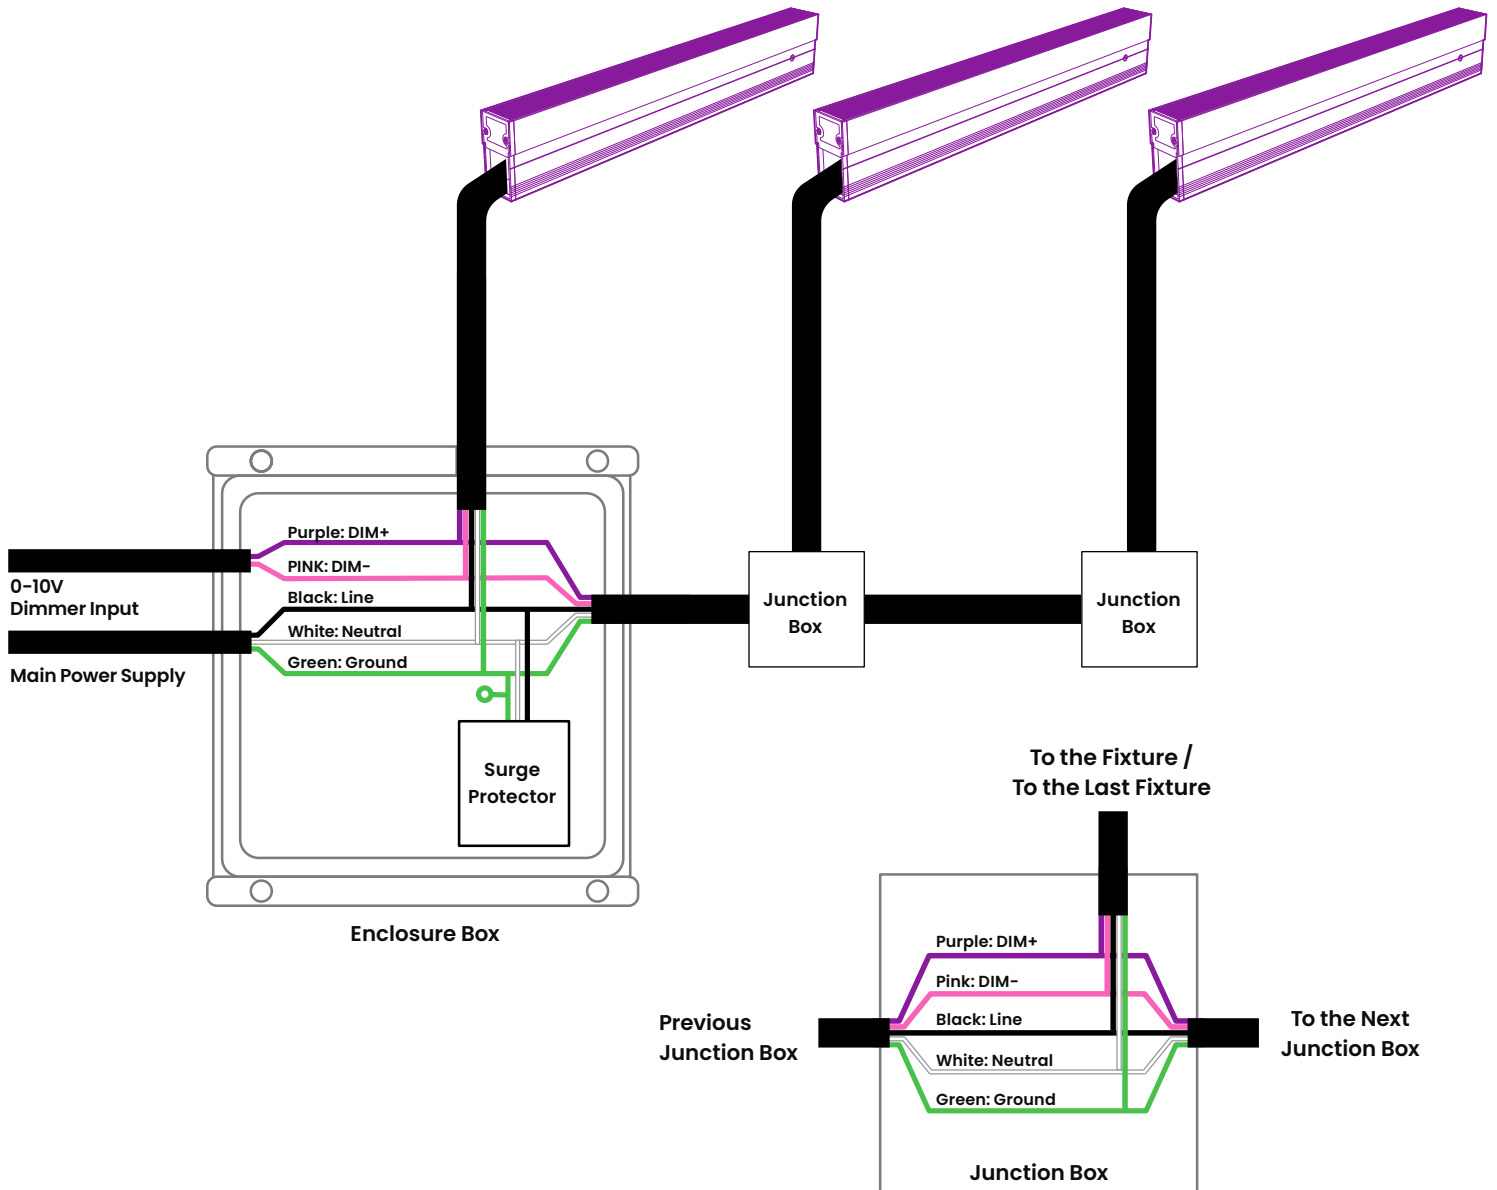

## Connection Diagrams

## CONNECTIONS

0-10V

### Connection Diagrams

**NOTE:**

- Wiring colours may vary with each product, follow the label instructions.

|                     |                 |      |      |
|---------------------|-----------------|------|------|
| Control             | 0-10V           | DALI |      |
| Max. Series (Units) | 100             | 64   |      |
| Power               | Length          | 120V | 240V |
| Max. Series (Units) | 1.64FT (500mm)  | 58   | 105  |
|                     | 3.28FT (1000mm) | 30   | 55   |

## CONNECTIONS

Power and DMX