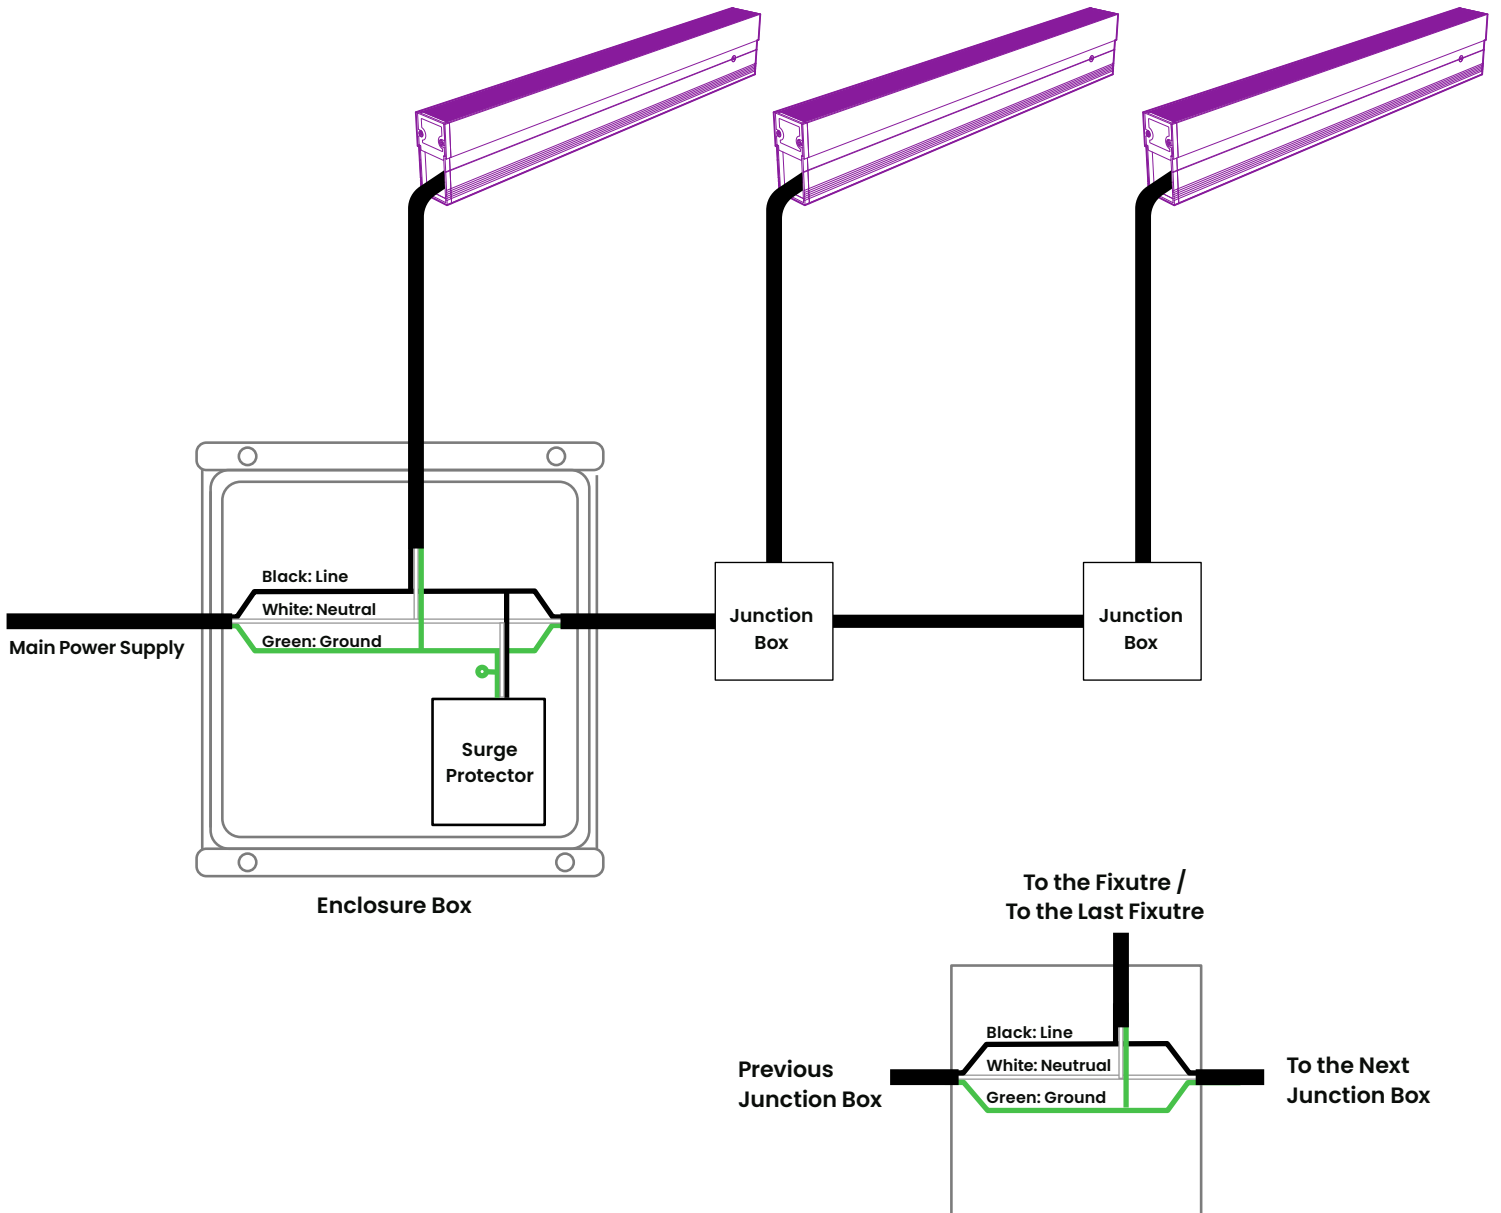

## CONNECTIONS

Static White

|                     | Length          | 120V | 240V |
|---------------------|-----------------|------|------|
| Power               | 1.64FT (500mm)  | 58   | 105  |
| Max. Series (Units) | 3.28FT (1000mm) | 30   | 55   |

## Connection Diagrams

### NOTE:

- Wiring colours may vary with each product, follow the label instructions.