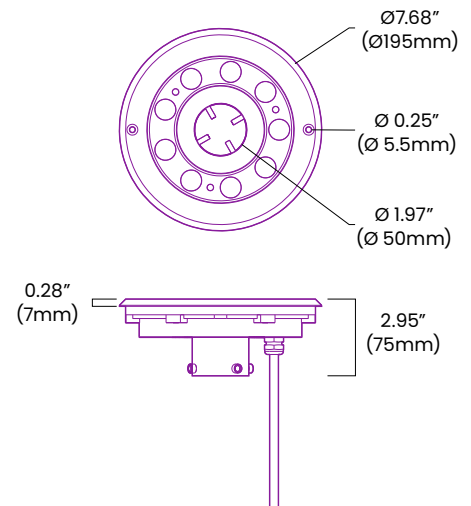

# Halo 195

BL Inwater

Circular, Underwater Recessed Luminaire  
20W, 32W, 12/24VDC Constant Voltage

For fountain applications where 360° spray illumination is desired, Halo 195 creates a brilliant ring of active uplighting. Durably constructed with stainless steel housing and a tempered glass lens, the 2" (50mm) diameter center sleeve opening facilitates easy horizontal mounting, slipping onto a spray nozzle riser like a ring. IP68 rated and designed for permanent submersion up to 16ft (5m) depth, bring your water fountain feature to life with beautiful light.

## Product Detail

Lighting	Power	20W(Single Color), 32W(RGB)
	Average Life	50,000 Hours
	Controls	0-10V, MLV, DMX, Bluetooth
Electrical	Input Voltage	12VDC - 24VDC
	Connections	18AWG Copper Conductors
	Frequency	50/60Hz
	Housing Construction	Stainless steel housing, Glass
Mechanical	Weight	3.1kg (6.83lb)
	Cord Length	49' (15m)
	Max. Submersion Depth	16'-6" (5m)
	Water Type	Freshwater, Chlorinated water
	Ingress Protection	IP68
Environmental	Certifications	ETL, CE
	Operating Temperature	-13°F to 113°F (-25°C to 45°C)

## Ordering

Product Code	Series	CCT/Color	Beam Angle	Input Voltage	IP Rating
LNR3069	G				IP65
		3000K	5°	12	
		4000K	15°	24	
		6000K	25°		
		Red	45°		
		Green	60°		
		Blue			
		RGB			

## Dimensions