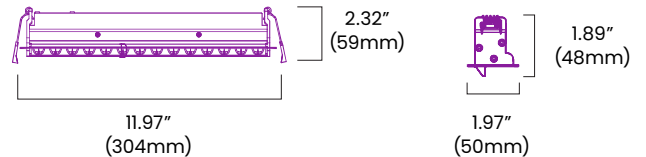

GL30417

BL Grazelinear

Semi-Recessed Linear LED Wall Graze Luminaire
17W, 120V-277VAC

BL Grazelinear GL semi-recessed LED Linear Wall Washer is ideal for bathing walls with even illumination, providing wayfinding, accenting and grazing light over surfaces. Asymmetrical light distribution is emitted through the built in reflector, delivering precise, ultra low glare illumination where you need it. The attractive bezel is constructed of lightweight aluminum with white or black semi-recessed finish options, is suitable for dry and damp locations, and comes with spring clips or a mounting plate for easy installation into ceilings and walls with a modern, streamlined and minimalist style. Brighten corridors, add general lighting and frame your spaces with exceptionally smooth illumination. Graze light across contours and shadows and enhance halls, ballrooms, lobbies, offices, and public spaces by highlighting accent walls, signage, murals, decorative wall panels and other special features.

CLIENT	
PROJECT NAME	
LOCATION	
DATE	

Up to 792lm/unit 120-277VAC Low Glare Asymmetrical Light Distribution

Product Detail

Lighting	Power	17W
	Average Life	36,000 Hours
Electrical	Controls	0-10V
	Voltage	43.4VDC (120-277VAC Power Supply Input)
	Current	350mA
	Circuit	Class 2
Mechanical	Housing Construction	Extruded Aluminum (Black or White)
	Mounting	Optional Plaster Frame
Environmental	Ingress Protection	IP20
	Certifications	UL, FCC
	Operating Temperature	32°F to 95°F (0°C to 35°C)

Dimensions

Power Supply Detail

Input	120 - 277 VAC
Max. Output	275-1400mA 30/40/50W
THD	< 20%
Power Factor	> 0.9
Dimming	0-10V
Dimming Range	1-100%
Startup Time	300ms

Connections-Lead Type	Side Leads
Ingress Protection	IP20
Certifications	UL, FCC
Dimensions	Height - 0.86" (21.8mm)
	Width - 1.02" (26.0mm)
	Length - 3.88" (98.5mm)