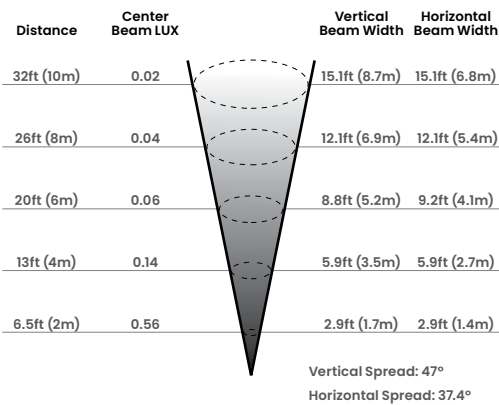

[bllighting.com](http://bllighting.com)

**Dimensions**

**FS48**

**Recessed Mounting Sleeve**

**Photometric Details**

**Illuminance**

**Light Distribution**