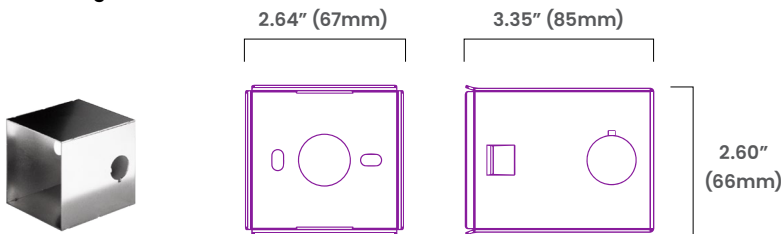

[bllighting.com](http://bllighting.com)

**Dimensions**

**FS48**

**Recessed Mounting Sleeve**

**Photometric Details**

**Illuminance**

**Light Distribution**