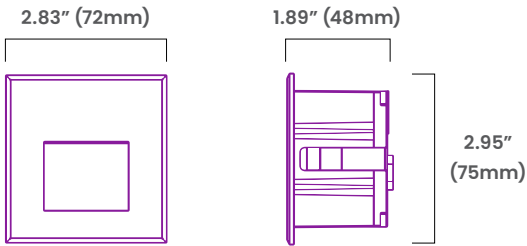

[bllighting.com](http://bllighting.com)

**Dimensions**

**FS48**

**Recessed Mounting Sleeve**

**Photometric Details**

**Illuminance**

**Light Distribution**