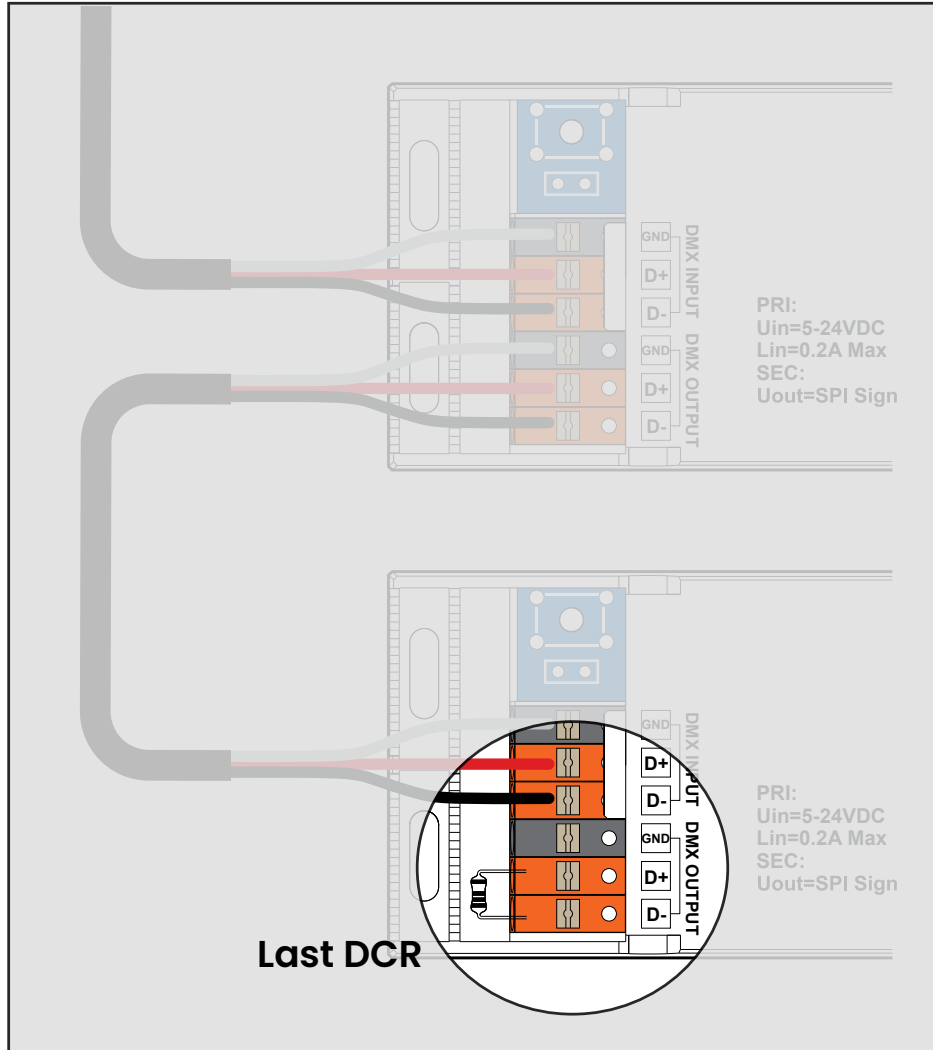

A DMX SIGNAL

B RGB/ RGBW CHASE

DMX512 Daisy Chaining

All devices in a DMX512 system must be connected in a “daisy chain” fashion.

It is not permissible to have branching or splitting runs,