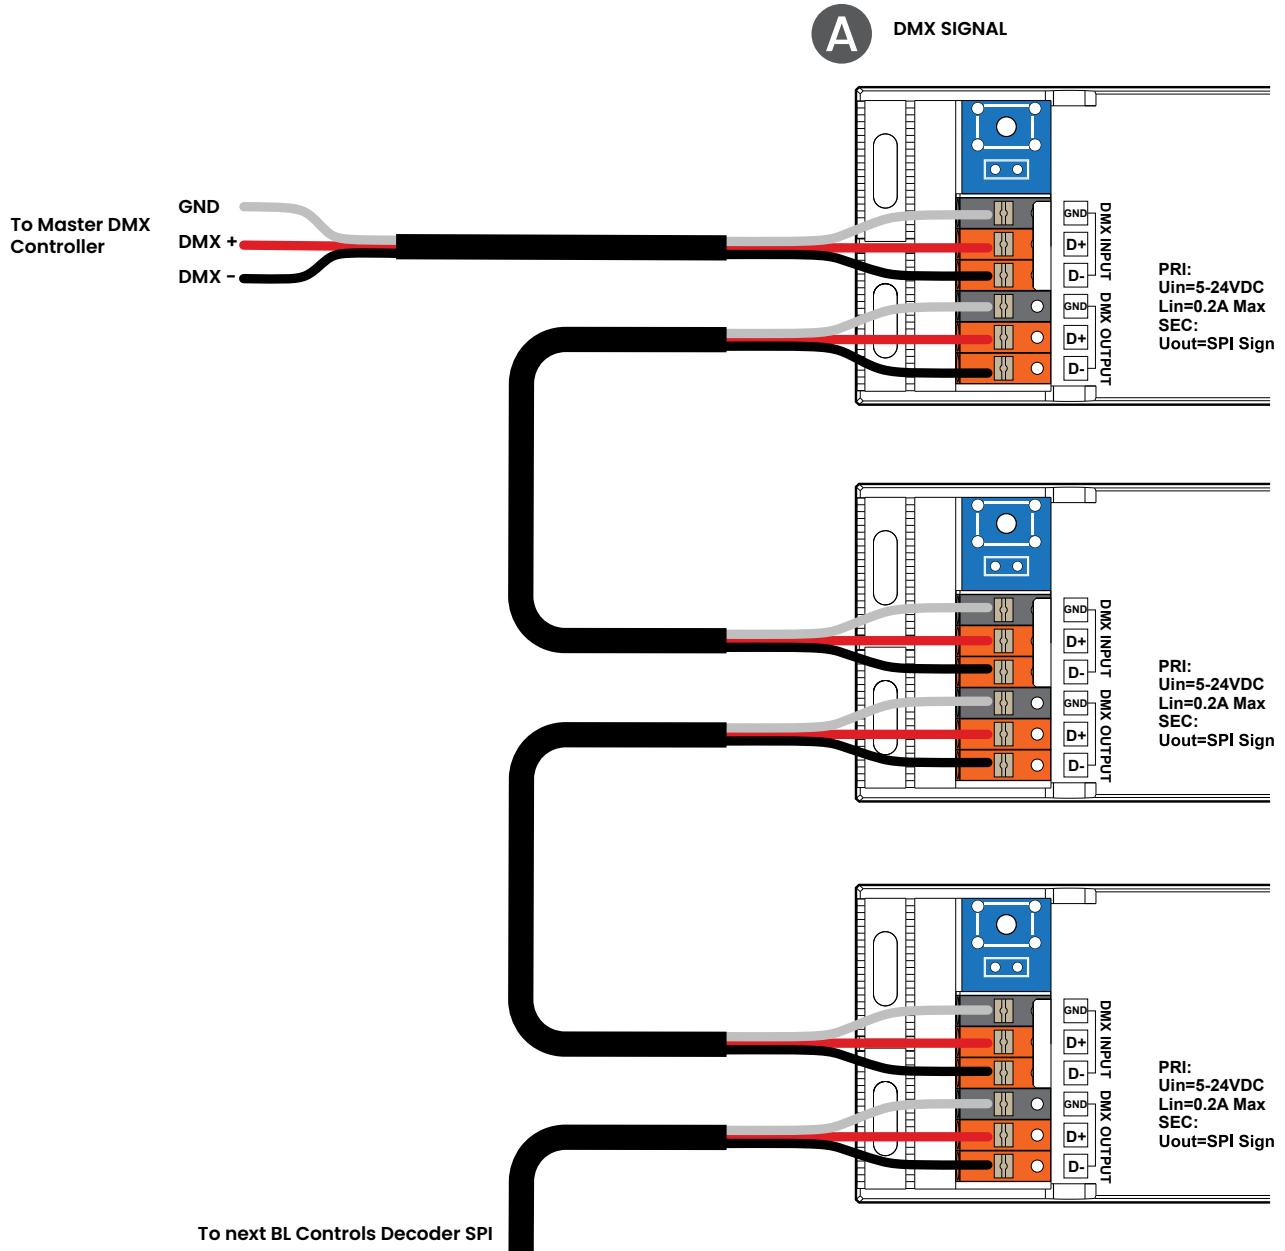

A DMX SIGNAL

B RGB/ RGBW CHASE

DMX512 Daisy Chaining

All devices in a DMX512 system must be connected in a “daisy chain” fashion.

It is not permissible to have branching or splitting runs,