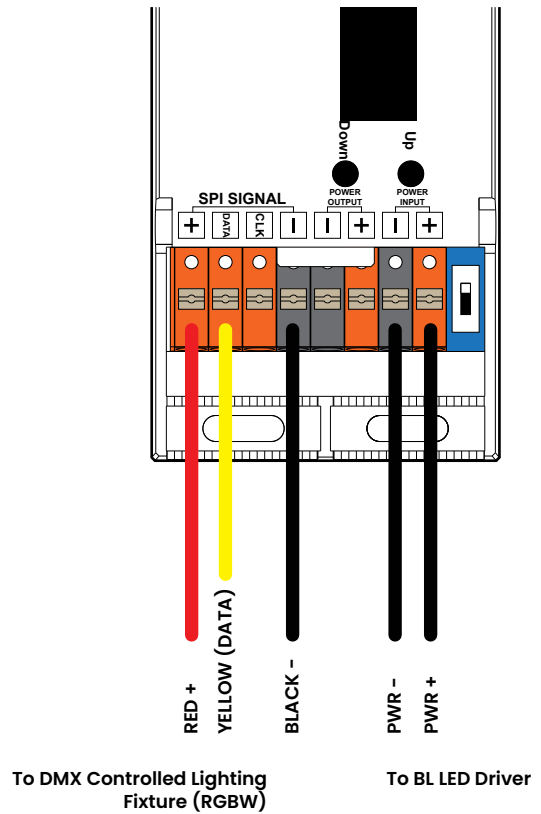

A DMX SIGNAL

B RGB/ RGBW CHASE

DMX512 Daisy Chaining

All devices in a DMX512 system must be connected in a “daisy chain” fashion.

It is not permissible to have branching or splitting runs,