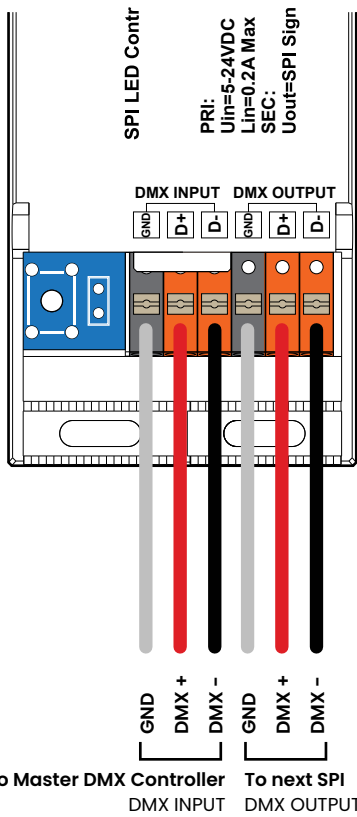

A DMX SIGNAL

B RGB/ RGBW CHASE

DMX512 Daisy Chaining

All devices in a DMX512 system must be connected in a “daisy chain” fashion.

It is not permissible to have branching or splitting runs,