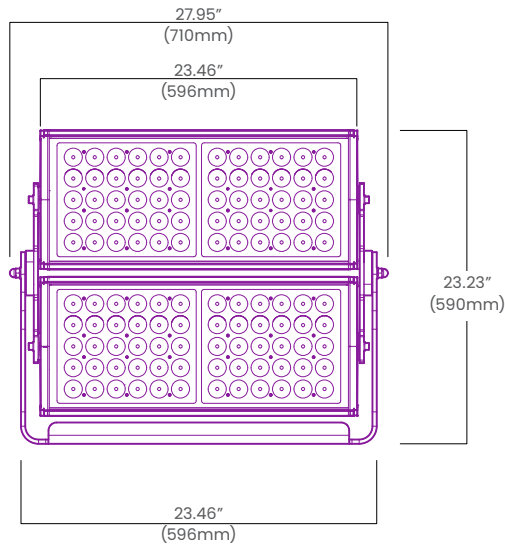

CLIENT	
PROJECT NAME	
LOCATION	
DATE	

Up to 56000 lm/unit 100-277VAC

Product Detail

Lighting	Power	600W
	Average Life	50,000 Hours
Electrical	Controls	DMX, Bluetooth
	Input Voltage	100-277VAC
	Current	2,5A@230VAC
Mechanical	Housing Construction	Aluminum Alloy/Polyester powder coated Tempered Glass Lens/PMMA Lenses
	Mounting	Adjustable Surface Mounting Bracket
	Weight	70.5lbs (32kg)
	Dimensions (mm)	W:25.87" x D:7.16" x H:25.24" (W:657 x D:182 x H:641)
Accessories	PCH DBX6564	Power Cable 3-pin Connector (5FT, 15FT, 30FT)
	PCE DBX6564	Power Cable Extension 3-pin Connector (5FT, 15FT, 30FT)
	DMX 4PH DBX6564	DMX Cable 4-pin Connector (5FT, 15FT, 30FT)
	DMX 4PE DBX6564	DMX Cable Extension 4-pin Connector (5FT, 15FT, 30FT)
	M4P DBX6564	End Cap (4-Pin Cable)
Environmental	Environmental	IP67
	IK Rating	IK07
	Operating Temperature	-40°F - 113°F (-40°C - 45°C)
	Certifications	ETL

bllighting.com

DBX6564 RGBW

BL Areaflood

LED Box Wall Washer
600W, Color Changing, 100V-277VAC

Dimensions

BL LIGHTING ILLUMINATE EVERYTHING

111 - 8838 Heather St. Vancouver, BC, Canada. V6P 3S8
P: 1-804-874-4405 E: info@bllighting.com
Copyright © BL INNOVATIVE LIGHTING. All Rights Reserved.