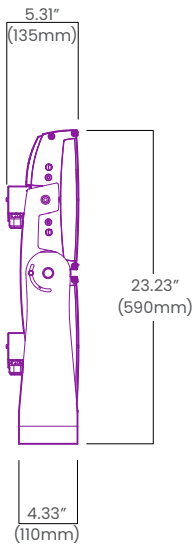

CLIENT	
PROJECT NAME	
LOCATION	
DATE	

Up to 56000 lm/unit 100-277VAC

Product Detail

Lighting	Power	600W
	Average Life	50,000 Hours
Electrical	Controls	DMX, Bluetooth
	Input Voltage	100-277VAC
	Current	2,5A@230VAC
Mechanical	Housing Construction	Aluminum Alloy/Polyester powder coated Tempered Glass Lens/PMMA Lenses
	Mounting	Adjustable Surface Mounting Bracket
	Weight	70.5lbs (32kg)
	Dimensions (mm)	W:25.87" x D:7.16" x H:25.24" (W:657 x D:182 x H:641)
Accessories	PCH DBX6564	Power Cable 3-pin Connector (5FT, 15FT, 30FT)
	PCE DBX6564	Power Cable Extension 3-pin Connector (5FT, 15FT, 30FT)
	DMX 4PH DBX6564	DMX Cable 4-pin Connector (5FT, 15FT, 30FT)
	DMX 4PE DBX6564	DMX Cable Extension 4-pin Connector (5FT, 15FT, 30FT)
	M4P DBX6564	End Cap (4-Pin Cable)
Environmental	Environmental	IP67
	IK Rating	IK07
	Operating Temperature	-40°F - 113°F (-40°C - 45°C)
	Certifications	ETL

bllighting.com

DBX6564 RGBW

BL Areaflood

LED Box Wall Washer
600W, Color Changing, 100V-277VAC

Dimensions

BL LIGHTING ILLUMINATE EVERYTHING

111 - 8838 Heather St. Vancouver, BC, Canada. V6P 3S8
P: 1-804-874-4405 E: info@bllighting.com
Copyright © BL INNOVATIVE LIGHTING. All Rights Reserved.