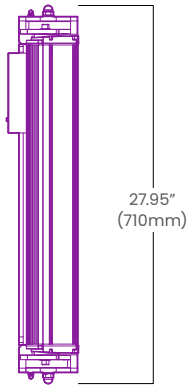

CLIENT	
PROJECT NAME	
LOCATION	
DATE	

Up to 56000 lm/unit 100-277VAC

Product Detail

Lighting	Power	600W
	Average Life	50,000 Hours
Electrical	Controls	DMX, Bluetooth
	Input Voltage	100-277VAC
	Current	2,5A@230VAC
Mechanical	Housing Construction	Aluminum Alloy/Polyester powder coated Tempered Glass Lens/PMMA Lenses
	Mounting	Adjustable Surface Mounting Bracket
	Weight	70.5lbs (32kg)
	Dimensions (mm)	W:25.87" x D:7.16" x H:25.24" (W:657 x D:182 x H:641)
Accessories	PCH DBX6564	Power Cable 3-pin Connector (5FT, 15FT, 30FT)
	PCE DBX6564	Power Cable Extension 3-pin Connector (5FT, 15FT, 30FT)
	DMX 4PH DBX6564	DMX Cable 4-pin Connector (5FT, 15FT, 30FT)
	DMX 4PE DBX6564	DMX Cable Extension 4-pin Connector (5FT, 15FT, 30FT)
	M4P DBX6564	End Cap (4-Pin Cable)
Environmental	Environmental	IP67
	IK Rating	IK07
	Operating Temperature	-40°F - 113°F (-40°C - 45°C)
	Certifications	ETL

bllighting.com

DBX6564 RGBW

BL Areaflood

LED Box Wall Washer
600W, Color Changing, 100V-277VAC

Dimensions

BL LIGHTING ILLUMINATE EVERYTHING

111 - 8838 Heather St. Vancouver, BC, Canada. V6P 3S8
P: 1-804-874-4405 E: info@bllighting.com
Copyright © BL INNOVATIVE LIGHTING. All Rights Reserved.