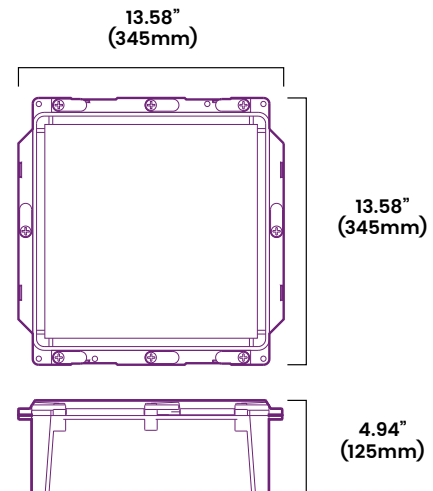

Cbox SPI O3 2x100W

BL Power

Fully Assembled Control+Power Box
Dual Circuit, 2x100W, 24VDC, CV, DMX to SPI

The Cbox are completely integrated, highly-customizable, fully cULus Listed Class 2 power and control boxes rated for Dry and Wet Locations. All Cbox enclosures arrive to site assembled and ready for quick wiring and install. All required components included. The SPI O3 converts DMX signal to SPI, enabling high speed data transmission and strong signal integrity. Integrate up to 200W through multiple Class 2 circuits.

Quick Ship

Wet Location

DMX to SPI Converter

CLIENT	
PROJECT NAME	
LOCATION	
DATE	

Product Detail

Electrical

Input Voltage	120-277VAC
Input Frequency	50-60 Hz
Max Input Current	0.93A
Output Voltage	24VDC, Constant Voltage
Power	2 x 100W
Min. Power Draw	2 x 10W
Input Signal	DMX
Output Signal	SPI
Max. Output Current	2 x 4.1A
Connections	Spring wire connector
Start-up Time	<1000ms
Protection	Cat. C3 Surge Location (10kA/10kV)
Surge Current Rating	20,000A, 8/20 μSec Wave
Rating (2mS)	540 Joules
Max. Clamping Voltage	925V
Ambient Temperature	-4°F to 122°F (-20°C to 50°C)
Circuit	Class 2
Average Life	50,000 hours

Mechanical

Housing Construction	PVC (enclosure)
Weight	13.5lbs (6.12kg)
Environmental	IP66

Ordering

Product Code	Series	Power	Output	Input Voltage	IP Rating
CBSPIO3	P	2x100W	24	UNI	IP66

Dimensions

BL LIGHTING ILLUMINATE EVERYTHING