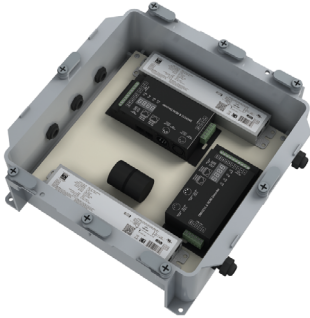

Cbox DMX O3 2x100W

BL Power

Fully Assembled Control+Power Box
Dual Circuit, 2x100W, 24VDC, CV, DMX512 Enabled

The Cbox are completely integrated, highly-customizable, fully cULus Listed Class 2 power and control boxes rated for Dry and Wet Locations. All Cbox enclosures arrive to site assembled and ready for quick wiring and install. All required components included. The DMX O3 are configurable DMX512 enabled power boxes. Integrate up to 200W through multiple Class 2 circuits.

Quick Ship

Wet Location

DMX512

CLIENT	
PROJECT NAME	
LOCATION	
DATE	

Product Detail

Electrical	Input Voltage	120-277VAC	
	Input Frequency	50-60 Hz	
	Max Input Current	0.93A	
	Output Voltage	24VDC, Constant Voltage	
	Power	2 x 100W	
	Min. Power Draw	2 x 10W	
	Control	DMX512	
	Max. Output Current	4.1A	
	Connections		Screw Terminals
			3 Pins XLR terminal
			2xRJ45 Terminal
	Start-up Time	<1000ms	
	Protection	Cat. C3 Surge Location (10kA/10kV)	
	Surge Current Rating	20,000A, 8/20 μSec Wave	
Rating (2mS)	540 Joules		
Max. Clamping Voltage	925V		
Ambient Temperature	-4°F to 122°F (-20°C to 50°C)		
Circuit	Class 2		
Average Life	50,000 hours		
Mechanical	Housing Construction	PVC (enclosure)	
	Weight	13.5lbs (6.12kg)	
	Environmental	IP66	

Ordering

Product Code	Series	Power	Output	Input Voltage	IP Rating
CBDMXO3	P	2x100W	24	UNI	IP66

Dimensions

BL LIGHTING ILLUMINATE EVERYTHING

111 - 8838 Heather St. Vancouver, BC, Canada. V6P 3S8
P: 1-604-874-4405 E: info@blighting.com
Copyright © BL INNOVATIVE LIGHTING. All Rights Reserved.