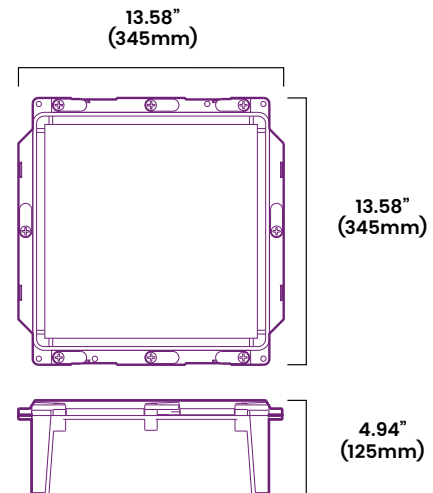

Quick Ship

Wet Location

DMX512

CLIENT	
PROJECT NAME	
LOCATION	
DATE	

Product Detail

Electrical	Input Voltage	120-277VAC	
	Input Frequency	50-60 Hz	
	Max Input Current	0.93A	
	Output Voltage	24VDC, Constant Voltage	
	Power	2 x 100W	
	Min. Power Draw	2 x 10W	
	Control	DMX512	
	Max. Output Current	4.1A	
	Connections		Screw Terminals
			3 Pins XLR terminal
			2xRJ45 Terminal
	Start-up Time	<1000ms	
	Protection	Cat. C3 Surge Location (10kA/10kV)	
	Surge Current Rating	20,000A, 8/20 μSec Wave	
Rating (2mS)	540 Joules		
Max. Clamping Voltage	925V		
Ambient Temperature	-4°F to 122°F (-20°C to 50°C)		
Circuit	Class 2		
Average Life	50,000 hours		
Mechanical	Housing Construction	PVC (enclosure)	
	Weight	13.5lbs (6.12kg)	
	Environmental	IP66	

Ordering

Product Code	Series	Power	Output	Input Voltage	IP Rating
CBDMXO3	P	2x100W	24	UNI	IP66

Dimensions

BL LIGHTING ILLUMINATE EVERYTHING

111 - 8838 Heather St. Vancouver, BC, Canada. V6P 3S8
P: 1-604-874-4405 E: info@blighting.com
Copyright © BL INNOVATIVE LIGHTING. All Rights Reserved.