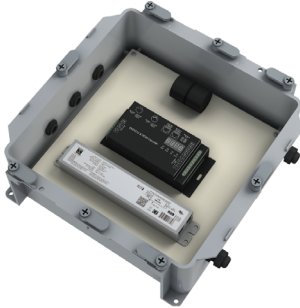

# Cbox DMX O3 100W

BL Power

Fully Assembled Control+Power Box  
Single Circuit, 100W, 24VDC, CV, DMX512 Enabled

The Cbox are completely integrated, highly-customizable, fully cULus Listed Class 2 power and control boxes rated for Dry and Wet Locations. All Cbox enclosures arrive to site assembled and ready for quick wiring and install. All required components included. The DMX O3 are configurable DMX512 enabled power boxes. Integrate up to 200W through multiple Class 2 circuits.

## Product Detail

	Input Voltage	120-277VAC
	Input Frequency	50-60 Hz
	Max Input Current	0.93A
	Output Voltage	24VDC, Constant Voltage
	Power	100W
	Min. Power Draw	10W
	Control	DMX512
	Max. Output Current	4.1A
<b>Electrical</b>	Connections	Screw Terminals
		3 Pins XLR terminal
		2xRJ45 Terminal
	Start-up Time	<1000ms
	Protection	Cat. C3 Surge Location (10kA/10kV)
	Surge Current Rating	20,000A, 8/20 μSec Wave
	Rating (2mS)	540 Joules
	Max. Clamping Voltage	925V
	Ambient Temperature	-4°F to 122°F (-20°C to 50°C)
	Circuit	Class 2
Average Life	50,000 hours	
<b>Mechanical</b>	Housing Construction	PVC (enclosure)
	Weight	11.5lbs (5.2kg)
	Environmental	IP66