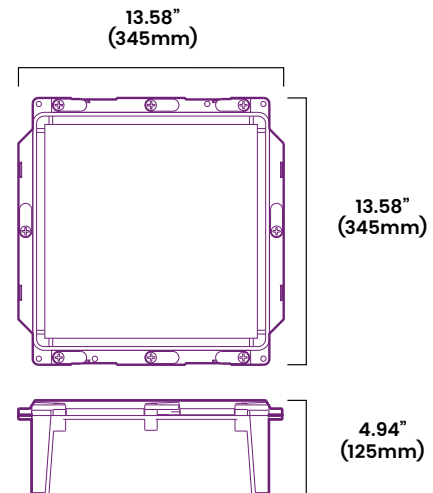

Dimensions

BL LIGHTING
ILLUMINATE EVERYTHING

111 - 8838 Heather St. Vancouver, BC, Canada. V6P 3S8
P: 1-604-874-4405 E: info@blighting.com
Copyright © BL INNOVATIVE LIGHTING. All Rights Reserved.

Solid State Lighting is sensitive to power fluctuations. Surge protection is highly recommended for all LED lighting products and should be on a dedicated circuit to protect against premature failure. Lack of surge protection may void your warranty.

Designed & Assembled in North America.

Specifications subject to change without notice. Please refer to our website at blighting.com for current technical data.

For more information, please download the BL LIGHTING catalog

blighting.com