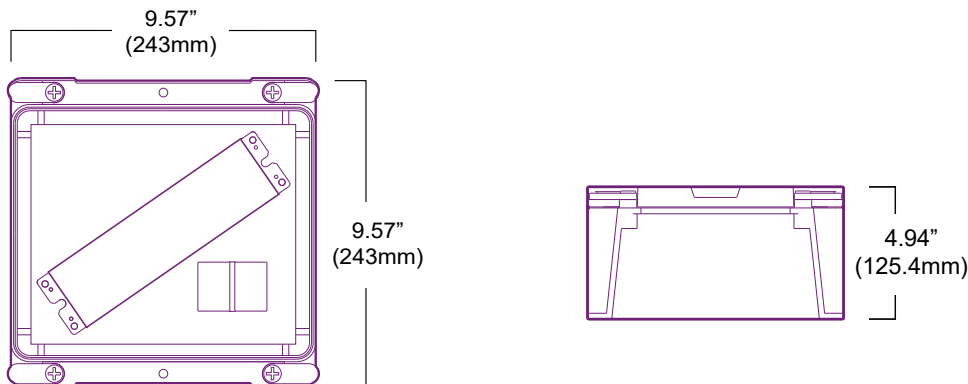

CLIENT	
PROJECT NAME	
LOCATION	
DATE	

Quick Installation

Product Detail

Electrical	Controls	0-10V
	Input Voltage	120V - 277VAC
	Input Frequency	50/60Hz
	Max Input Current	120VAC - 0.98A, 277VAC - 0.42A
	Output Voltage	24VDC, 4.1A, Constant Voltage
	Load	100W
	Connections	18AWG, Copper Conductors
	Min Load	20% - 25%
	Power Factor	0.9
	Circuit	Class 2
Mechanical	Housing Construction	PVC, High Temperature Flame-Proof Plastic
	Assembly	PVC Enclosure, LED Driver, Carbon Steel Back-Plate, Surge Protector, Strain Relief (Set), Electrical Connectors (Set)
Environmental	Operating Temperature	-4°F to 104°F (-20°C to 40°C)
	Ingress Protection	IP66, NEMA 1, 2, 3R, 4, 4X, 6, 6P, 12, 13
	Certifications	UL2108, UL 1598/CSA, 250.0, UL 8750, CSA 250.13

Ordering

Product Code	Series	Power	Output	Input Voltage	IP Rating
CBAE10	P	100W	24	UNI	IP66

Dimensions

* Stainless steel and composite mounting options are also available.

BL LIGHTING ILLUMINATE EVERYTHING