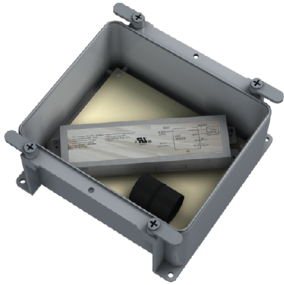

Cbox AE 010V 100W

BL Power

Fully Assembled Control + Power Boxes
Single Circuit, 100W, 24VDC, CV, 0-10V

The Cbox AE 010V are completely integrated, highly-customizable, fully cULus Listed Class 2 power and control boxes rated for Dry and Wet Locations. All Cbox enclosures arrive to site assembled and ready for quick wiring and install. All required components included. Integrate up to 200W through multiple Class 2 circuits.

CLIENT	
PROJECT NAME	
LOCATION	
DATE	

Quick Installation

Product Detail

Electrical	Controls	0-10V
	Input Voltage	120V - 277VAC
	Input Frequency	50/60Hz
	Max Input Current	120VAC - 0.98A, 277VAC - 0.42A
	Output Voltage	24VDC, 4.1A, Constant Voltage
	Load	100W
	Connections	18AWG, Copper Conductors
	Min Load	20% - 25%
	Power Factor	0.9
	Circuit	Class 2
Mechanical	Housing Construction	PVC, High Temperature Flame-Proof Plastic
	Assembly	PVC Enclosure, LED Driver, Carbon Steel Back-Plate, Surge Protector, Strain Relief (Set), Electrical Connectors (Set)
Environmental	Operating Temperature	-4°F to 104°F (-20°C to 40°C)
	Ingress Protection	IP66, NEMA 1, 2, 3R, 4, 4X, 6, 6P, 12, 13
	Certifications	UL2108, UL 1598/CSA, 250.0, UL 8750, CSA 250.13

Ordering

Product Code	Series	Power	Output	Input Voltage	IP Rating
CBAE10	P	100W	24	UNI	IP66

Dimensions

* Stainless steel and composite mounting options are also available.

BL LIGHTING ILLUMINATE EVERYTHING