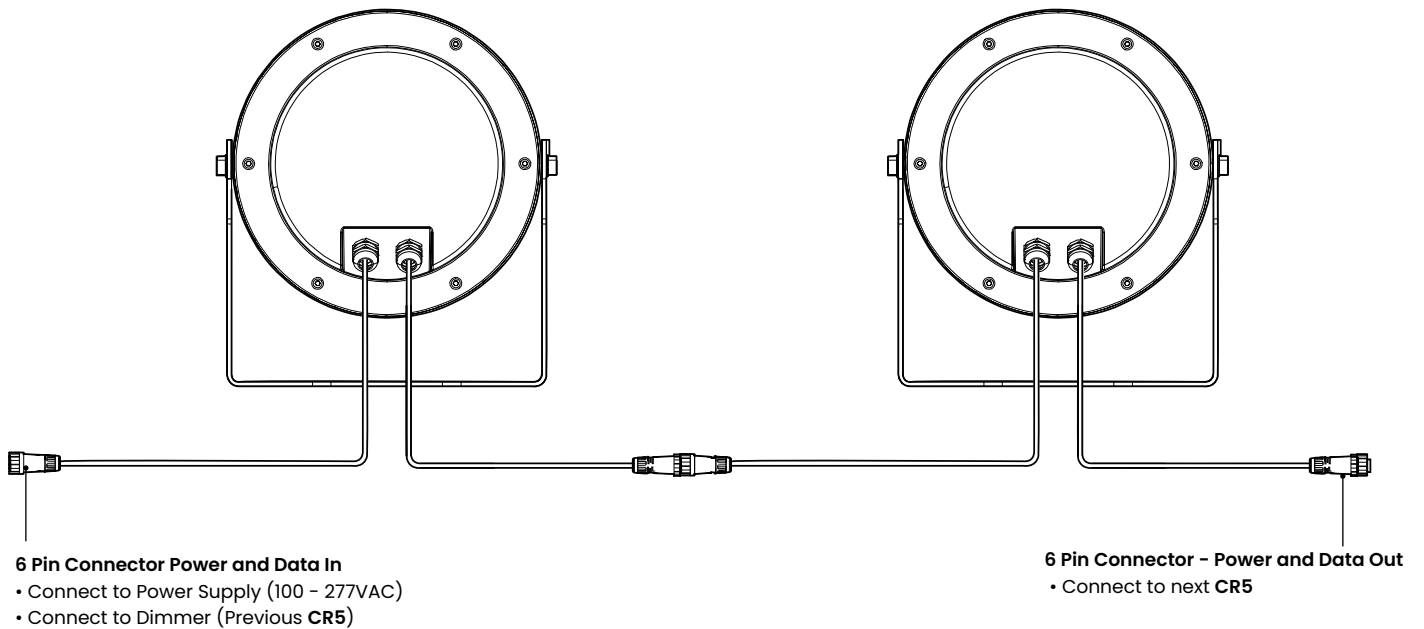

**CONNECTIONS**  
Power and Data 6 Pins

Control	0-10V	DALI
Max. Series (Units)	100	64
Power	120V	240V
Max. Series (Units)	30	55

**POWER and DATA CABLE**

- Black** : Live
- Green** : Power Ground
- White** : Neutral
- Purple** : DIM +
- Pink** : DIM -
- Yellow** : NC  
(No Connection)