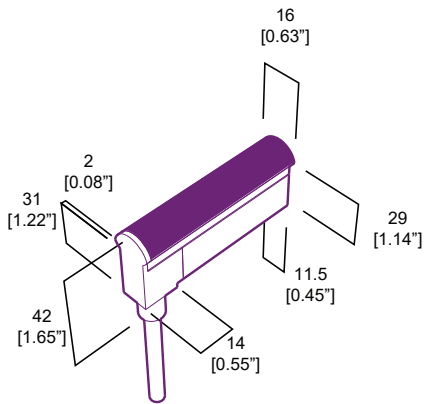

[blighting.com](http://blighting.com)

**BL neonVIEW**

Diffused, Flexible, Linear LED Lighting, 24VDC, Constant Voltage

**SAUNA DOME SI SC**

Dome Profile, Silicone, Single Color, Sauna

Printed

**Dimensions**

**Back Lead**

Part# NVS DM BC 68

**End Lead**

Part# NVS DM EC 68

**End Cap**

**Right Side Lead**

Part# NVS DM RC 68

**Left Side Lead**