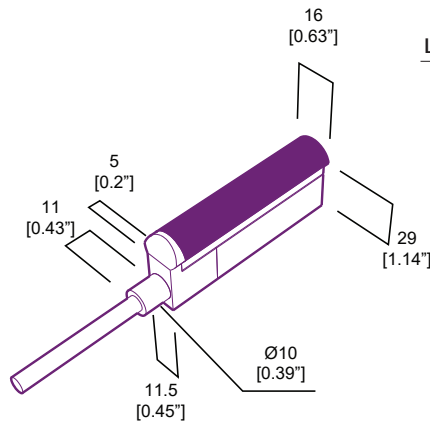

[blighting.com](http://blighting.com)

**BL neonVIEW**

Diffused, Flexible, Linear LED Lighting, 24VDC, Constant Voltage

**SAUNA DOME SI SC**

Dome Profile, Silicone, Single Color, Sauna

Printed

**Dimensions**

**Back Lead**

Part# NVS DM BC 68

**End Lead**

Part# NVS DM EC 68

**End Cap**

**Right Side Lead**

Part# NVS DM RC 68

**Left Side Lead**