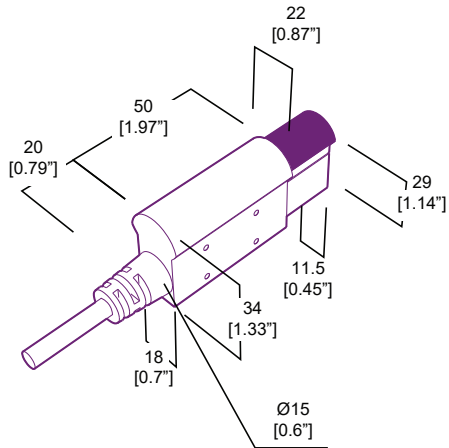

blighting.com

BL neonVIEW

Diffused, Flexible, Linear LED Lighting
Dome Profile, 24VDC, Constant Voltage

DOME

Printed

Dimensions (IP68)

End Lead

Part# NV DM EC 68

Back Lead

Part# NV DM BC 68

End Cap

Left Side Lead

Part# NV DM LC 68

Right Side Lead

Part# NV DM RC 68

PROJECT