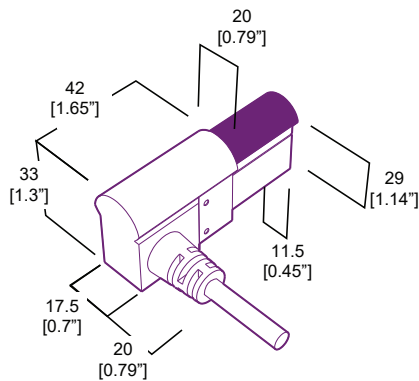

Back Lead

Part# NV DM BC 68

End Cap

Left Side Lead

Part# NV DM LC 68

Right Side Lead

Part# NV DM RC 68

PROJECT