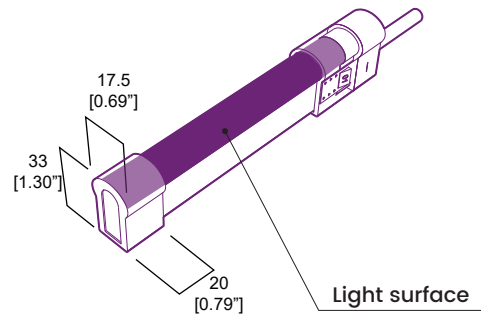

End Cap

PROJECT

CLIENT

TYPE

Solid State Lighting is sensitive to power fluctuations
Surge protection is highly recommended for all LED lighting products and should be on a designated circuit to protect against premature failure
Lack of surge protection may void your warranty

For more information, please download the
BL LIGHTING catalog

BL LIGHTING. ILLUMINATE EVERYTHING

111 - 8838 Heather St. Vancouver, BC, Canada. V6P 3S8
P: 1-604-874-4405 E: info@blighting.com
Copyright © BL INNOVATIVE LIGHTING. All Rights Reserved.

blighting.com