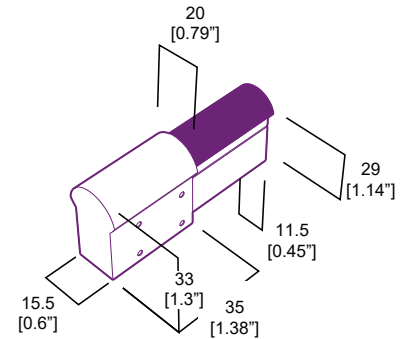

BL neonVIEW

Diffused, Flexible, Linear LED Lighting
Dome Profile, 24VDC, Constant Voltage

DOME

Printed

Dimensions (IP68)

End Lead

Part# NV DM EC 68

Back Lead

Part# NV DM BC 68

End Cap

Left Side Lead

Part# NV DM LC 68

Right Side Lead

Part# NV DM RC 68

PROJECT

CLIENT

TYPE

Solid State Lighting is sensitive to power fluctuations
Surge protection is highly recommended for all LED lighting products and should be on a designated circuit to protect against premature failure
Lack of surge protection may void your warranty

For more information, please download the
BL LIGHTING catalog

BL LIGHTING. ILLUMINATE EVERYTHING

111 - 8838 Heather St. Vancouver, BC, Canada. V6P 3S8
P: 1-604-874-4405 E: info@blighting.com
Copyright © BL INNOVATIVE LIGHTING. All Rights Reserved.

blighting.com