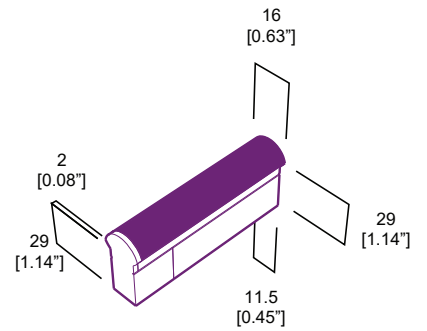

BL neonVIEW

Diffused, Flexible, Linear LED Lighting
Dome Profile, 24VDC, Constant Voltage

DOME

Printed

Dimensions (IP67 Seamless)

End Lead

Part# NV DM EC 67

Back Lead

Part# NV DM BC 67

End Cap

Right Side Lead

Part# NV DM RC 67

Left Side Lead

Part# NV DM LC 67

PROJECT

CLIENT

TYPE

Solid State Lighting is sensitive to power fluctuations
Surge protection is highly recommended for all LED lighting products and should be on a designated circuit to protect against premature failure
Lack of surge protection may void your warranty

For more information, please download the
BL LIGHTING catalog

BL LIGHTING. ILLUMINATE EVERYTHING

111 - 8838 Heather St. Vancouver, BC, Canada. V6P 3S8
P: 1-604-874-4405 E: info@blighting.com
Copyright © BL INNOVATIVE LIGHTING. All Rights Reserved.

blighting.com