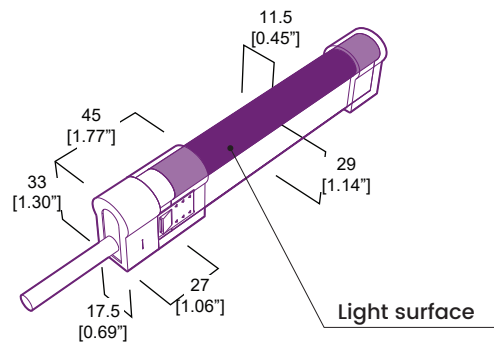

Dimensions (IP65)

End Lead

Part# NV DM EC 65