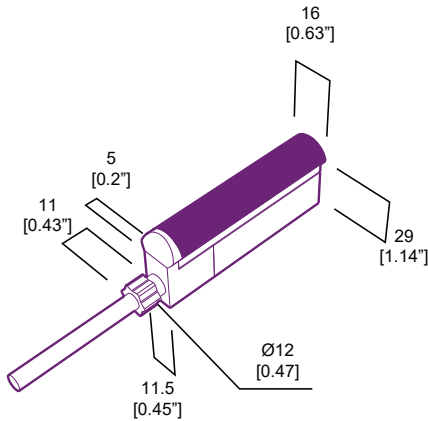

blighting.com

BL neonVIEW

Diffused, Flexible, Linear LED Lighting
Dome Profile, 24VDC, Constant Voltage

DOME

Printed

Dimensions (IP67 Seamless)

End Lead

Part# NV DM EC 67