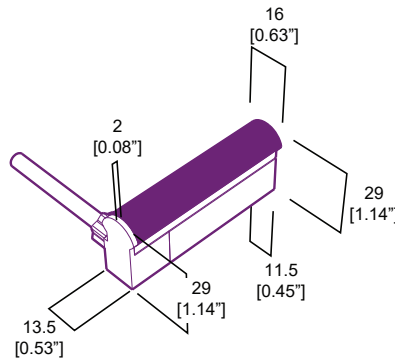

Back Lead

Part# NV DM BC 67

End Cap

Right Side Lead

Part# NV DM RC 67

Left Side Lead

Part# NV DM LC 67

PROJECT