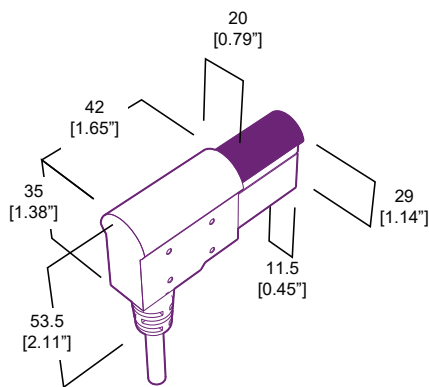

blighting.com

BL neonVIEW

Diffused, Flexible, Linear LED Lighting
Dome Profile, 24VDC, Constant Voltage

DOME

Printed

Dimensions (IP68)

End Lead

Part# NV DM EC 68

Back Lead

Part# NV DM BC 68

End Cap

Left Side Lead

Part# NV DM LC 68

Right Side Lead

Part# NV DM RC 68

PROJECT