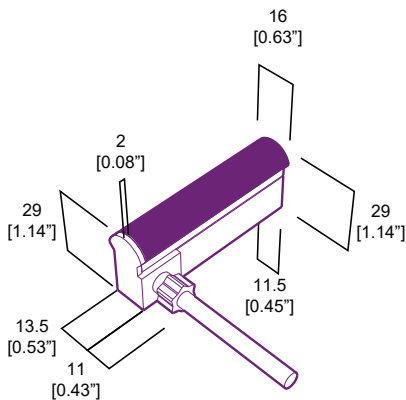

Back Lead

Part# NV DM BC 67

End Cap

Right Side Lead

Part# NV DM RC 67

Left Side Lead

Part# NV DM LC 67

PROJECT