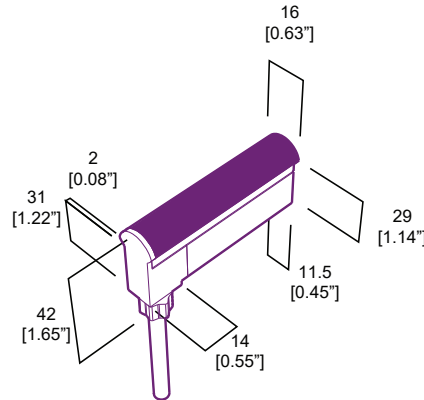

blighting.com

BL neonVIEW

Diffused, Flexible, Linear LED Lighting
Dome Profile, 24VDC, Constant Voltage

DOME

Printed

Dimensions (IP67 Seamless)

End Lead

Part# NV DM EC 67

Back Lead

Part# NV DM BC 67

End Cap

Right Side Lead

Part# NV DM RC 67

Left Side Lead

Part# NV DM LC 67

PROJECT