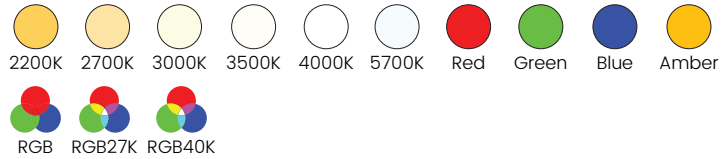

BL neonVIEW

Diffused, Flexible, Linear LED Lighting
Dome Profile, 24VDC, Constant Voltage

DOME

Printed

Certification

Lighting

Lamp	LED, SMD 5050, 18 Diodes/FT
Load	* 2.20-4.57 W/FT
Beam Angle	160°
Average Life	50,000 Hours
Lumens	* 137 lm/FT (4000K)
Efficacy	* 37 lm/W (4000K)