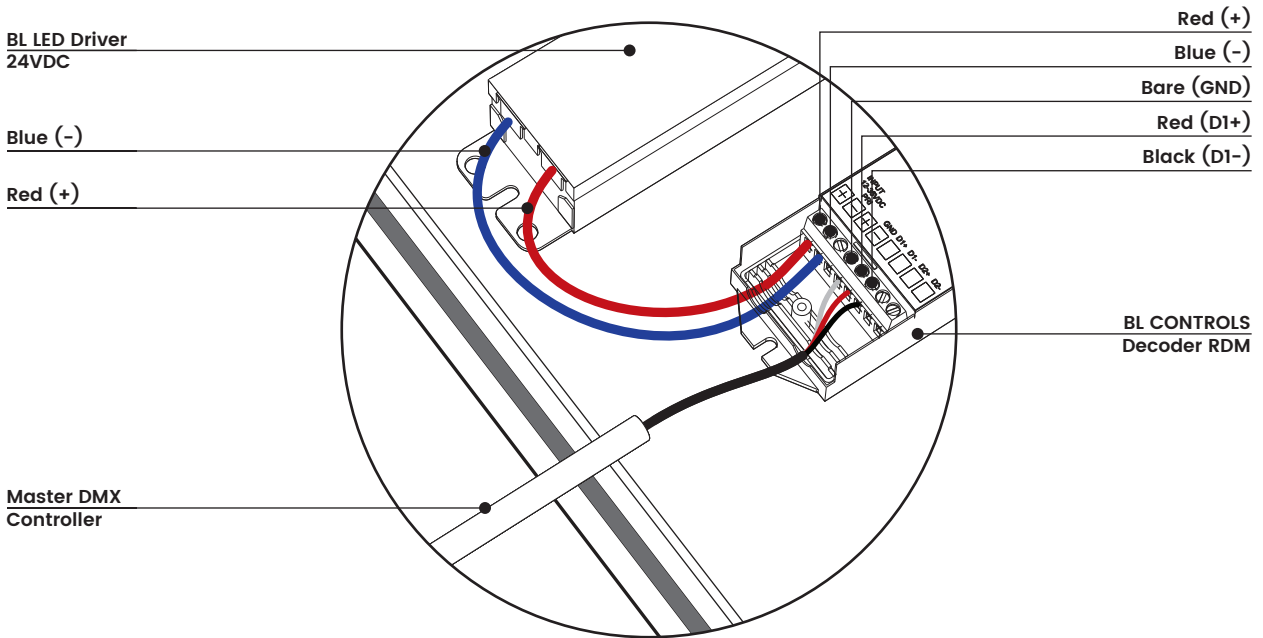

blighting.com

BL inGROUND

Circular, Outdoor Recessed Luminaire
7.7W, 24VDC Constant Voltage

DISK114

Printed

DMX

PROJECT CLIENT TYPE

Solid State Lighting is sensitive to power fluctuations
Surge protection is highly recommended for all LED lighting products and should be on a designated circuit to protect against premature failure
Lack of surge protection may void your warranty