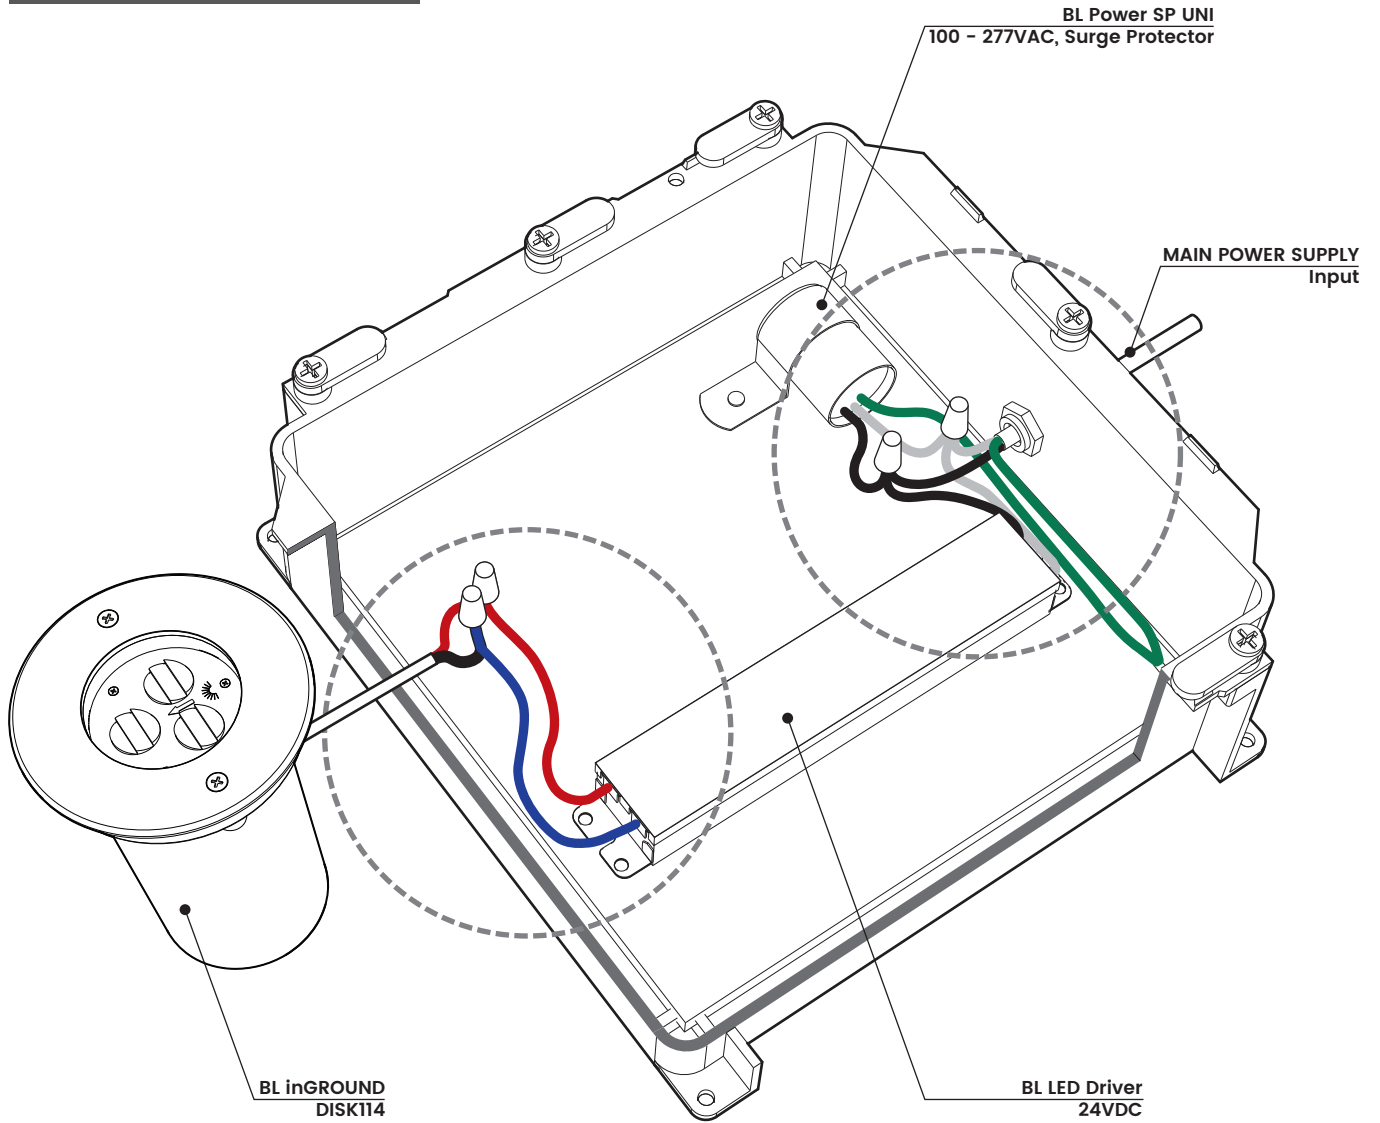

BL inGROUND

Circular, Outdoor Recessed Luminaire
7.7W, 24VDC Constant Voltage

DISK114

Printed

STANDARD (NON-DIM)

PROJECT

CLIENT

TYPE

Solid State Lighting is sensitive to power fluctuations
Surge protection is highly recommended for all LED lighting products and should be on a designated circuit to protect against premature failure
Lack of surge protection may void your warranty

For more information, please download the
BL LIGHTING catalogue

BL LIGHTING. ILLUMINATE EVERYTHING

111 - 8838 Heather St. Vancouver, BC, Canada. V6P 3S8
P: 1-604-874-4405 E: info@blighting.com
Copyright © BL INNOVATIVE LIGHTING. All Rights Reserved.

blighting.com