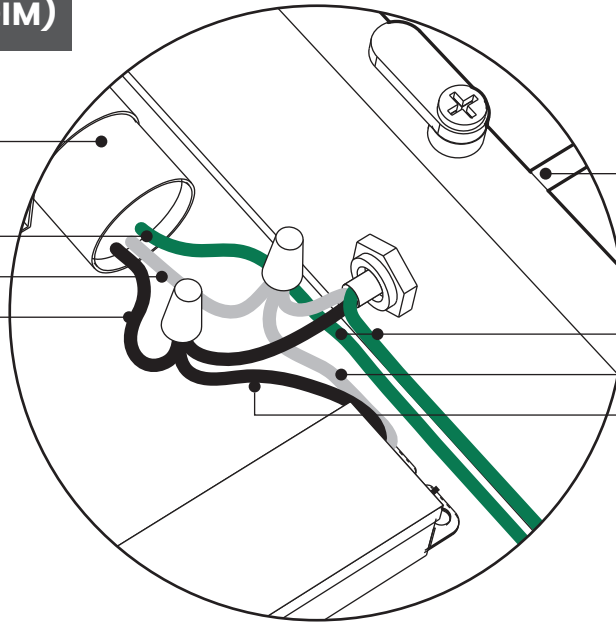

BL inGROUND

Circular, Outdoor Recessed Luminaire
7.7W, 24VDC Constant Voltage

DISK114

Printed

STANDARD (NON-DIM)

BL Power SP UNI
100 - 277VAC, Surge Protector

Green (GND)

White (N)

Black (L)

MAIN POWER SUPPLY
Input

Green (GND)

White (N)

Black (L)

BL inGROUND
DISK114