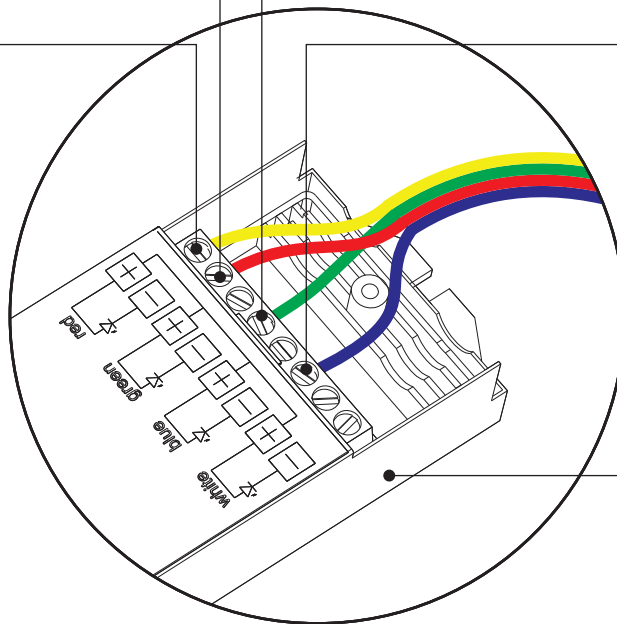

BL inGROUND

Circular, Outdoor Recessed Luminaire
7.7W, 24VDC Constant Voltage

DISK114

Printed

RGB

Red (-)

Green (-)

Yellow (+)

Blue (-)

BL CONTROLS
Decoder RDM

PROJECT

CLIENT

TYPE

Solid State Lighting is sensitive to power fluctuations
Surge protection is highly recommended for all LED lighting products and should be on a designated circuit to protect against premature failure
Lack of surge protection may void your warranty

For more information, please download the
BL LIGHTING catalogue

BL LIGHTING. ILLUMINATE EVERYTHING

111 - 8838 Heather St. Vancouver, BC, Canada. V6P 3S8
P: 1-604-874-4405 E: info@bllighting.com
Copyright © BL INNOVATIVE LIGHTING. All Rights Reserved.

bllighting.com