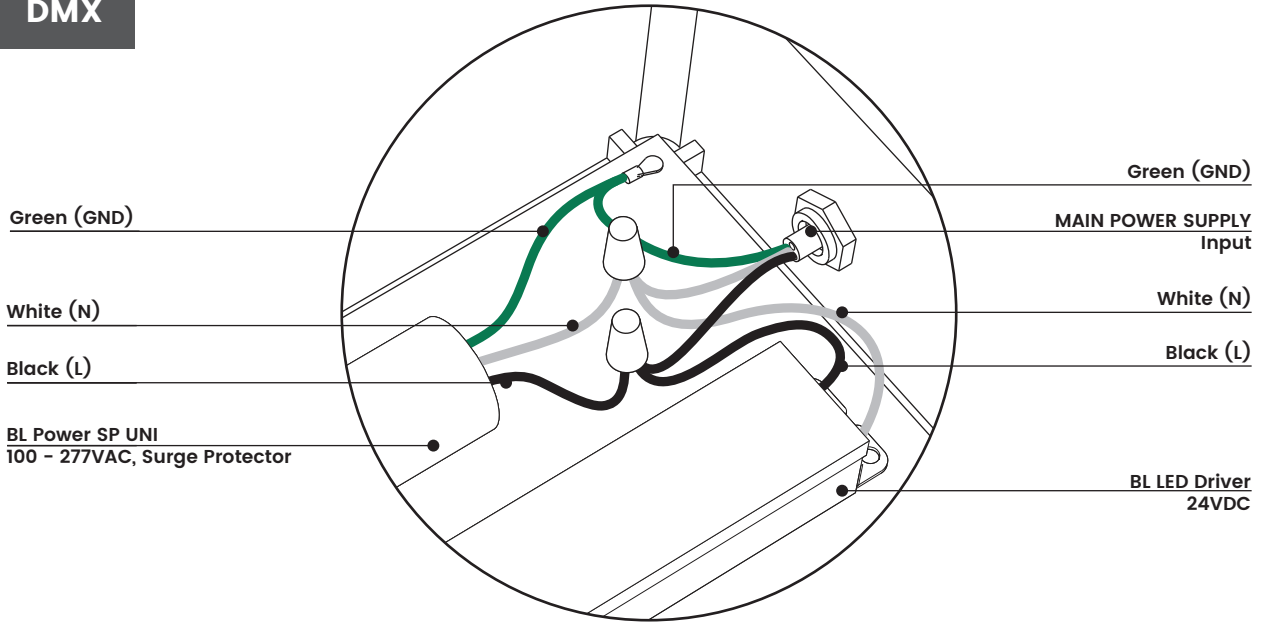

blighting.com

BL inGROUND

Circular, Outdoor Recessed Luminaire
7.7W, 24VDC Constant Voltage

DISK114

Printed

DMX

PROJECT CLIENT TYPE

Solid State Lighting is sensitive to power fluctuations
Surge protection is highly recommended for all LED lighting products and should be on a designated circuit to protect against premature failure
Lack of surge protection may void your warranty