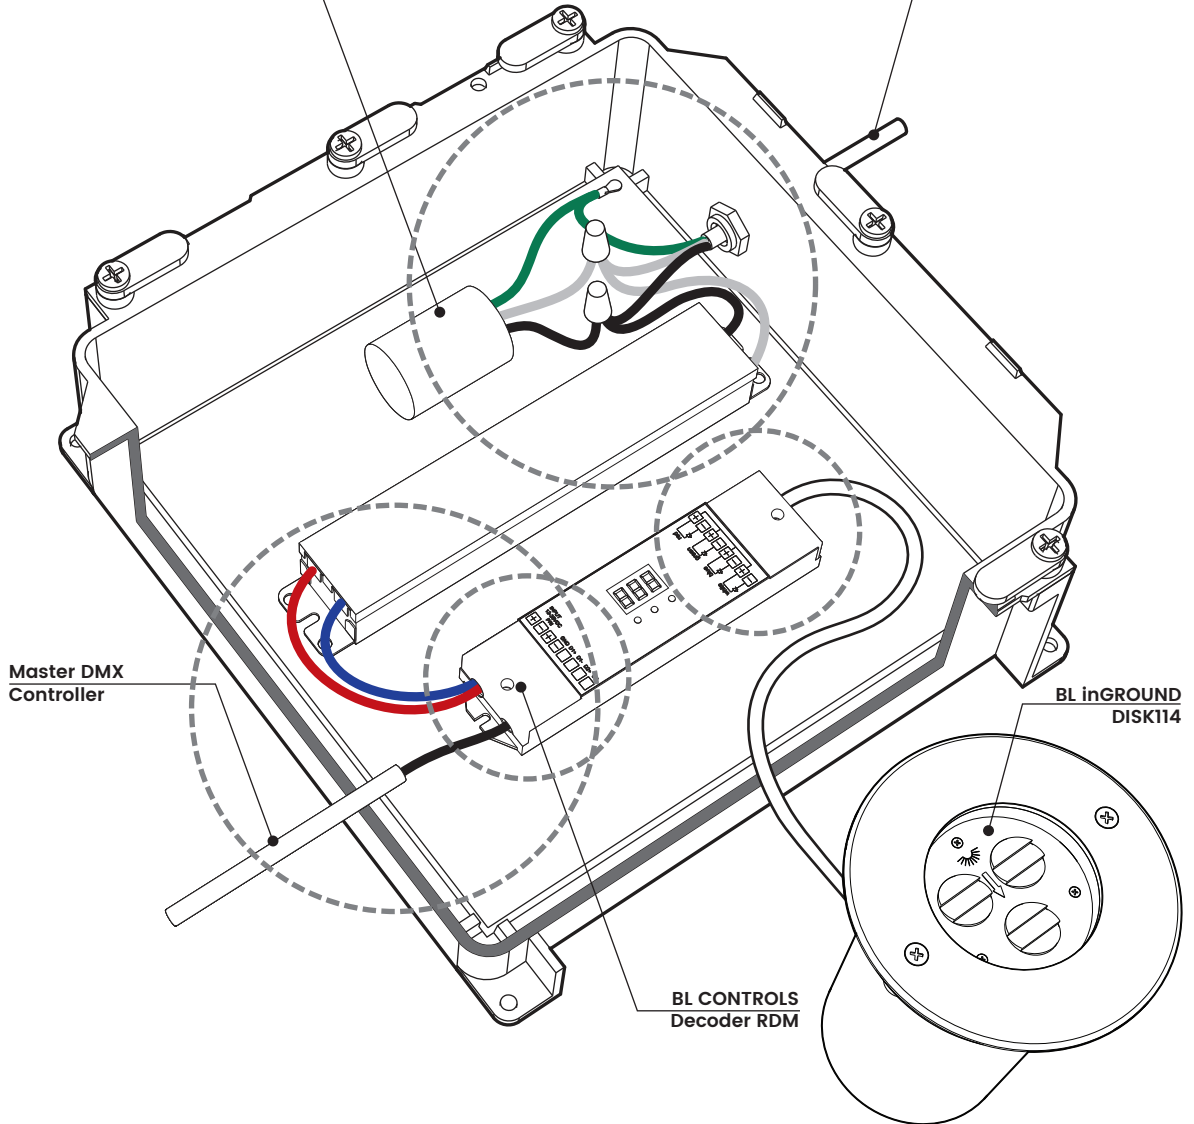

blighting.com

BL inGROUND

Circular, Outdoor Recessed Luminaire
7.7W, 24VDC Constant Voltage

DISK114

Printed

DMX

BL Power SP UNI
100 - 277VAC, Surge Protector

MAIN POWER SUPPLY
Input