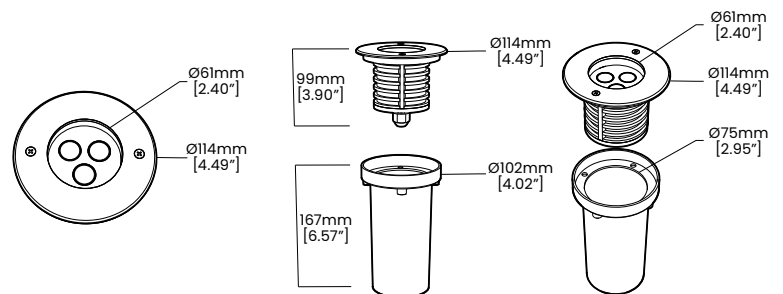

CLIENT	
PROJECT NAME	
LOCATION	
DATE	

2000LB Weight Bearing **24VDC**

Product Detail

Lighting	Lamp	CREE LED, 2W (x3)
	Average Life	35,000 Hours
Electrical	Controls	DMX, Bluetooth (RGB only)
	Input Voltage	24VDC
	Frequency	50/60Hz
	Connections	18AWG Copper Conductors
Mechanical	Housing Construction	Die-Cast Aluminum Body 316 Stainless Steel Trim Tempered Glass Lens PVC Mounting Boot
	Weight Bearing	2000LB (907kg)
	Power Cable Length	1.6' (0.5m)
Environmental	Ingress Protection	IP67
	Certifications	ETL
	Operating Temperature	-4°F to 104°F (-20°C to 40°C)

Performance

CCT/Color		3000K	6000K	RGB
Power	W/unit	5.5	5.5	6.5
Lumens	lm/unit	376	376	205
Efficacy	lm/W	68	68	32

Ordering

Product Code	CCT/Color	Beam Angle
BL inGROUND DISK114		
	3000K	30D (30°)
	6000K	45D (45°)
	RGB	120D (120°)

Dimensions

BL LIGHTING ILLUMINATE EVERYTHING

111 - 8838 Heather St. Vancouver, BC, Canada. V6P 3S8
P: 1-604-874-4405 E: info@blighting.com
Copyright © BL INNOVATIVE LIGHTING. All Rights Reserved.

Solid State Lighting is sensitive to power fluctuations. Surge protection is highly recommended for all LED lighting products and should be on a dedicated circuit to protect against premature failure. Lack of surge protection may void your warranty.

Designed & Assembled in North America.

Specifications subject to change without notice. Please refer to our website at blighting.com for current technical data.

For more information, please download the BL LIGHTING catalog

blighting.com