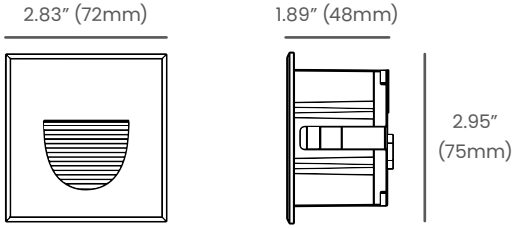

bllighting.com

Dimensions

DISK SHC48

Recessed Mounting Sleeve

Photometric Details

Illuminance

Light Distribution