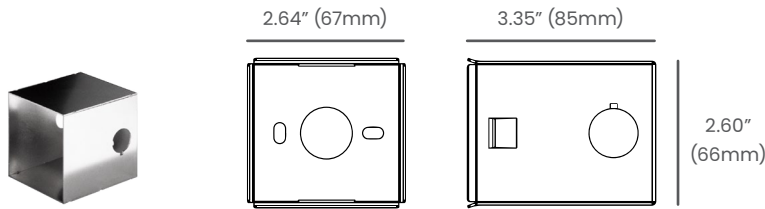

BL inGROUND DISK SHC48

Outdoor Recessed Wall Light
3W, 120-240VAC Input

BL inGROUND DISK SHC48 recessed wall lights are built to blend seamlessly into the landscape, and ideal for stairway and pathway lighting. Available in 2000K, 3000K or 6000K CCT options. The unit is durably constructed with a die-cast aluminum body and front plate while the stainless steel mounting sleeve allows uniform and fast installations. Low profile and efficient, these luminaires are IP65 outdoor rated.

bllighting.com

Dimensions

DISK SHC48

Recessed Mounting Sleeve

Photometric Details

Illuminance

Light Distribution