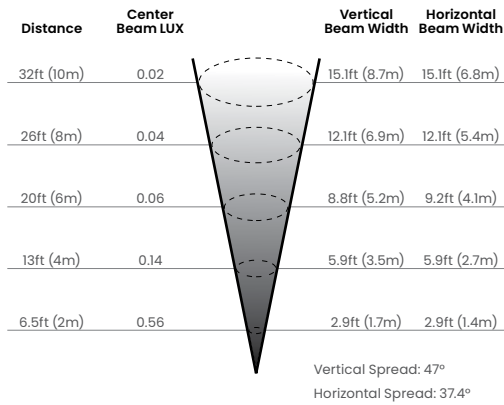

Up to 25 lm/unit 120-240VAC Input

CLIENT	
PROJECT NAME	
LOCATION	
DATE	

Product Detail

Lighting	LED	SMD 3030
	Power	3W
	Average Life	50,000 Hours
Electrical	Controls	Dali, PWM, Triac, 1-10V
	Input Voltage	120-240VAC
	Operating Current (MA)	48
Mechanical	Housing Construction	Dark Grey Powder Coated Aluminum
	Front Cover	Dark Grey Powder Coated Aluminum
	Mounting Sleeve	Stainless Steel
	Power Cable	3-Core 18AWG, Length = 1.6FT (0.5m)
Environmental	Ingress Protection	IP65
	Certifications	ETL, CE, RoHS Compliant
	Impact Protection	IK10
	Operating Temperature	-4°F to 104°F (-20°C to 40°C)

bllighting.com

Dimensions

DISK SHC48

Recessed Mounting Sleeve

Photometric Details

Illuminance

Light Distribution