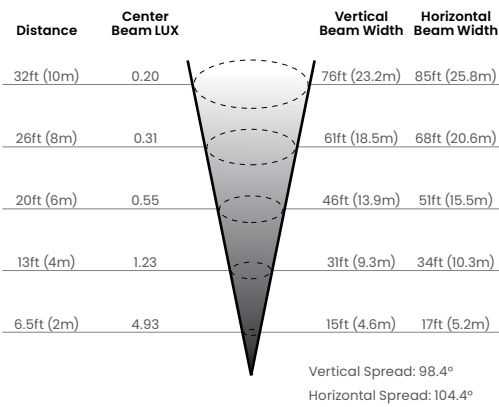

bllighting.com

Dimensions

DISK SG100

Recessed Mounting Sleeve

Photometric Details

Illuminance

Light Distribution