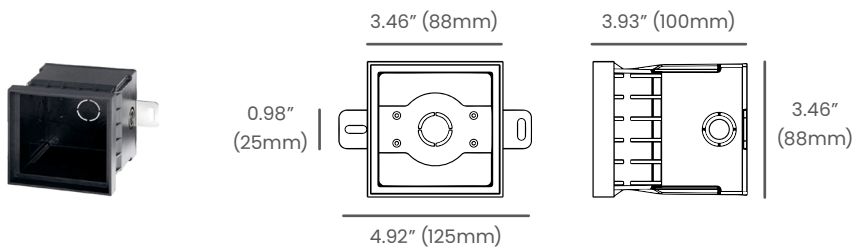

BL inGROUND DISK SG100

Outdoor Recessed Wall Light
4W, 120-240VAC Input

BL inGROUND DISK SG100 recessed wall lights are built to blend seamlessly into the landscape, and ideal for stairway and pathway lighting. Available in 3000K or 6000K CCT options. The unit is durably constructed with a stainless steel front plate, die-cast aluminum body and ABS mounting sleeve, which allows for uniform and fast installations. Low profile and efficient, these luminaires are IP65 outdoor rated.

Up to 50 lm/unit

120-240VAC Input

CLIENT	
PROJECT NAME	
LOCATION	
DATE	

Product Detail

Lighting	Light Source	16 x 0.2W LED
	Power	4W
	Average Life	50,000 Hours
Electrical	Controls	Dali, PWM, Triac, 1-10V
	Input Voltage	120-240VAC
	Operating Current (MA)	58
Mechanical	Housing Construction	Dark Grey Powder Coated Aluminum
	Front Cover	Hard chromeplated Stainless steel 316
	Mounting Sleeve	PC/ABS Alloys
	Power Cable	3-Core 18AWG, Length = 1.6FT (0.5m)
Environmental	Ingress Protection	IP65
	Certifications	ETL, CE, RoHS Compliant
	Impact Protection	IK09
	Operating Temperature	-4°F to 104°F (-20°C to 40°C)

bllighting.com

Dimensions

DISK SG100

Recessed Mounting Sleeve

Photometric Details

Illuminance

Light Distribution