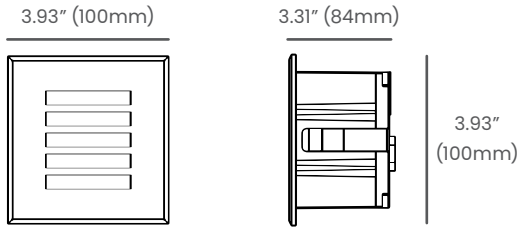

bllighting.com

Dimensions

DISK SG100

Recessed Mounting Sleeve

Photometric Details

Illuminance

Light Distribution