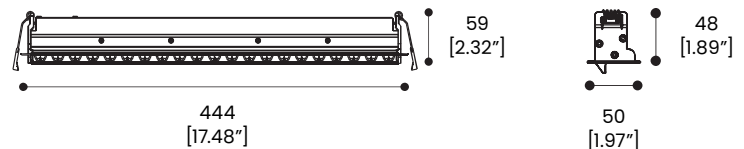

BL grazeLINEAR GL44424

Semi-Recessed Linear LED Wall Graze Luminaire
24W, 120V-277VAC

BL grazeLINEAR GL semi-recessed LED Linear Wall Washer is ideal for bathing walls with even illumination, providing wayfinding, accenting and grazing light over surfaces. Asymmetrical light distribution is emitted through the built in reflector, delivering precise, ultra low glare illumination where you need it. The attractive bezel is constructed of lightweight aluminum with white or black semi-recessed finish options, is suitable for dry and damp locations, and comes with spring clips or a mounting plate for easy installation into ceilings and walls with a modern, streamlined and minimalist style. Brighten corridors, add general lighting and frame your spaces with exceptionally smooth illumination. Graze light across contours and shadows and enhance halls, ballrooms, lobbies, offices, and public spaces by highlighting accent walls, signage, murals, decorative wall panels and other special features.

CLIENT	
PROJECT NAME	
LOCATION	
DATE	

Up to 1091lm/unit | 120-277VAC | Low Glare | Asymmetrical Light Distribution

Product Detail

Lighting	Power	24W
	Average Life	36,000 Hours
Electrical	Controls	0-10V
	Voltage	43.4VDC (120-277VAC Power Supply Input)
	Current	500mA
	Circuit	Class 2
Mechanical	Housing Construction	Extruded Aluminum (Black or White)
	Mounting	Optional Plaster Frame
	Ingress Protection	IP20
Environmental	Certifications	UL, FCC
	Operating Temperature	32°F to 95°F (0°C to 35°C)

Power Supply Detail

Input	120 - 277 VAC
Max. Output	275-1400mA 30/40/50W
THD	< 20%
Power Factor	> 0.9
Dimming	0-10V
Dimming Range	1-100%
Startup Time	300ms

Connections-Lead Type	Side Leads
Ingress Protection	IP20
Certifications	UL, FCC
Dimensions	Height - 21.8mm (0.86")
	Width - 26.0mm (1.02")
	Length - 98.5mm (3.88")