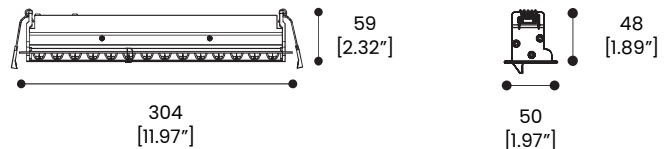

BL grazeLINEAR GL30417

Semi-Recessed Linear LED Wall Graze Luminaire
17W, 120V-277VAC

BL grazeLINEAR GL semi-recessed LED Linear Wall Washer is ideal for bathing walls with even illumination, providing wayfinding, accenting and grazing light over surfaces. Asymmetrical light distribution is emitted through the built in reflector, delivering precise, ultra low glare illumination where you need it. The attractive bezel is constructed of lightweight aluminum with white or black semi-recessed finish options, is suitable for dry and damp locations, and comes with spring clips or a mounting plate for easy installation into ceilings and walls with a modern, streamlined and minimalist style. Brighten corridors, add general lighting and frame your spaces with exceptionally smooth illumination. Graze light across contours and shadows and enhance halls, ballrooms, lobbies, offices, and public spaces by highlighting accent walls, signage, murals, decorative wall panels and other special features.

CLIENT	
PROJECT NAME	
LOCATION	
DATE	

Up to 760lm/unit 120-277VAC Low Glare Asymmetrical Light Distribution

Product Detail

Lighting	Power	17W
	Average Life	36,000 Hours
	Controls	0-10V
Electrical	Voltage	43.4VDC (120-277VAC Power Supply Input)
	Current	350mA
	Circuit	Class 2
Mechanical	Housing Construction	Extruded Aluminum (Black or White)
	Mounting	Optional Plaster Frame
	Ingress Protection	IP20
Environmental	Certifications	UL, FCC
	Operating Temperature	32°F to 95°F (0°C to 35°C)

Power Supply Detail

Input	120 - 277 VAC
Max. Output	275-1400mA 30/40/50W
THD	< 20%
Power Factor	> 0.9
Dimming	0-10V
Dimming Range	1-100%
Startup Time	300ms

Connections-Lead Type	Side Leads
Ingress Protection	IP20
Certifications	UL, FCC
Dimensions	Height - 21.8mm (0.86")
	Width - 26.0mm (1.02")
	Length - 98.5mm (3.88")