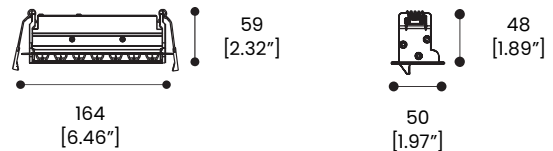

CLIENT	
PROJECT NAME	
LOCATION	
DATE	

Up to 390lm/unit 120-277VAC Low Glare Asymmetrical Light Distribution

Product Detail

Lighting	Power	9W
	Average Life	36,000 Hours
Electrical	Controls	0-10V
	Voltage	43.4VDC (120-277VAC Power Supply Input)
	Current	180mA
	Circuit	Class 2
Mechanical	Housing Construction	Extruded Aluminum (Black or White)
	Mounting	Optional Plaster Frame
	Ingress Protection	IP20
Environmental	Certifications	UL
	Operating Temperature	32°F to 95°F (0°C to 35°C)

Performance

Power	W/unit	9W		
CCT	CCT	2700K	3000K	4000K
Lumens	lm/unit	390		
Efficacy	lm/W	43		
CRI	CRI	90+		

Ordering

Product Code	CCT	Color
BL grazeLINEAR GL16409		
	2700K	Black
	3000K	White
	4000K	

Dimensions

Power Supply Detail

Input	120 - 277 VAC
Max. Output	250mA 13W
THD	< 20%
Power Factor	> 0.9
Dimming	0-10V
Dimming Range	5-100% - dim-to-off
Startup Time	330-500ms

Connections-Lead Type	Side Leads
Ingress Protection	IP20
Certifications	UL, FCC
Dimensions	Height - 25.4mm (1")
	Width - 31.3mm (1.23")
	Length - 76.0mm (2.99")