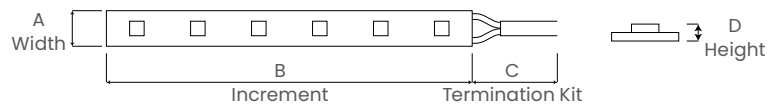

CLIENT	
PROJECT NAME	
LOCATION	
DATE	

Up to 642 lm/ft 6W/FT 90+ CRI

Product Detail

Lighting	Number of LED's	14 Diodes/FT (46/m)
	Lamp	SMD 5060
	Beam Angle	120°
	Average Life	50,000 Hours
Electrical	CCT Binning	SDCM <3 LED's
	Controls	0-10V, MLV, ELV, Phase-Cut, Triac, DMX, Bluetooth
	Input Voltage	24VDC
	Max Input Current	5A
Mechanical	Connections	20AWG, Copper Conductors
	Circuit	Class 2
	Housing Construction	Flexible PCB Board, Silicone Jacket
Environmental	Mounting Options	Channel, Clip, Adhesive
	Ingress Protection	IP65
	Certifications	cULus
	Operating Temperature	-4°F to 104°F (-20°C to 40°C)

Performance

CCT/Color		2700K	3000K	4000K
Power	W/FT (W/m)		6 (19.6)	
Lumens	lm/FT (lm/m)	576 (1,890)	594 (1,949)	642 (2,106)
Efficacy	lm/W	96	99	107
CRI	CRI		90+	
Increment	inch (mm)		6 (152)	
Max. Length	ft (m)		15 (4.57m)	

Ordering

Product Code	Beam	CCT	IP Rating
BL flexFORM OWW W6	120°	2700K 3000K 4000K	IP65

Dimensions

Section	A	B	C	D
	inch (mm)			
DMP(IP65)	0.78 (19.8)	6 (152.4)	10ft(3m)	0.36 (9.1)

BL LIGHTING ILLUMINATE EVERYTHING