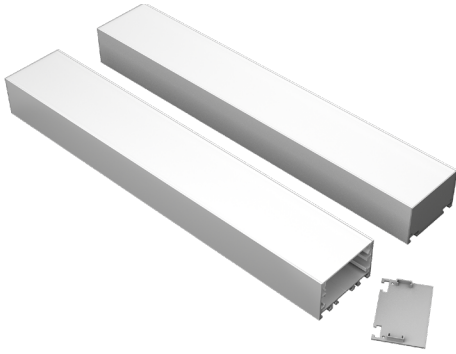

BL fixFORM SF Wide 4930

Indoor Surface Mount Aluminium Extrusion
Designed for use with BL flexFORM Series

BL fixFORM SF Wide 4930 surface mount channel has a wide 1.96" (50mm) flat profile optic, allowing for creation of virtually infinite lines of cohesive light, in a variety of lumen packages. The standard 6ft lengths are field cuttable, and easy to install with included surface mounting clips.

CLIENT	
PROJECT NAME	
LOCATION	
DATE	

Product Detail

Mechanical	Housing Construction	Aluminium Enclosure Polycarbonate Optic (75% Trans.) Plastic End Caps Stainless Steel Screws
	Stock Length	6ft (1.83m)
	Minimum Cut Length	Based on BL flexFORM Increments
Components	BL-fixFORM-SF-WD-4930-CH	Aluminium Base Track
	BL-fixFORM-SF-WD-4930-LE	Polycarbonate Optic
	BL-fixFORM-SF-WD-4930-EC	Plastic End Caps with Stainless Steel Screws
	BL-fixFORM-SF-WD-4930-CP	Steel Surface Mounting Clips
	BL-fixFORM-TC180	Multi-Track Connector, Flat 180°
	BL-fixFORM-TCX90	Multi-Track Connector, In/Out 90°
Environmental	Ingress Protection	IP20
	Certifications	cULus

Connector Options

TC180
Multi-Track Connector, Flat 180°

TCX90
Multi-Track Connector, In/Out 90°

TCF90
Multi-Track Connector, Flat 90°

Ordering

Product Code
BL-fixFORM-SF-WD-4930-FR-IP20

Dimensions

Custom channel colors are available, please consult BL Lighting for more information.