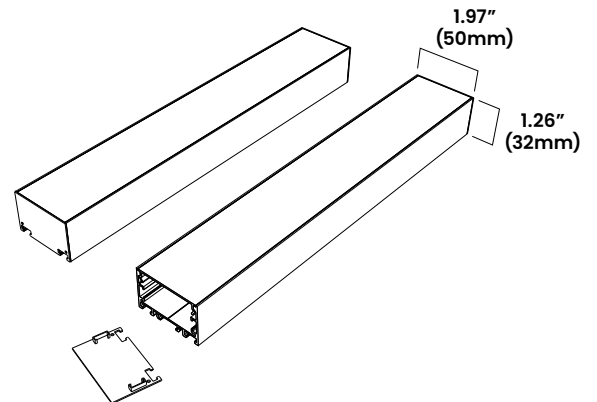

CLIENT	
PROJECT NAME	
LOCATION	
DATE	

Product Detail

Mechanical	Housing Construction	Aluminium Enclosure Polycarbonate Optic (75% Trans.) Plastic End Caps Stainless Steel Screws
	Stock Length	6ft (1.83m)
	Minimum Cut Length	Based on BL flexFORM Increments
Components	BL-fixFORM-SF-WD-4930-CH	Aluminium Base Track
	BL-fixFORM-SF-WD-4930-LE	Polycarbonate Optic
	BL-fixFORM-SF-WD-4930-EC	Plastic End Caps with Stainless Steel Screws
	BL-fixFORM-SF-WD-4930-CP	Steel Surface Mounting Clips
	BL-fixFORM-TC180	Multi-Track Connector, Flat 180°
	BL-fixFORM-TCX90	Multi-Track Connector, In/Out 90°
Environmental	Ingress Protection	IP20
	Certifications	cULus

Connector Options

TC180
Multi-Track Connector, Flat 180°

TCX90
Multi-Track Connector, In/Out 90°

TCF90
Multi-Track Connector, Flat 90°

Ordering

Product Code
BL-fixFORM-SF-WD-4930-FR-IP20

Dimensions

Custom channel colors are available, please consult BL Lighting for more information.