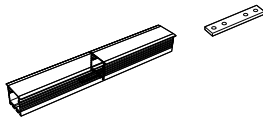

BL fixFORM SF Square 2222

Indoor Surface Mount Aluminium Extrusion
Designed for use with BL flexFORM Series

BL fixFORM SF Square surface mount channel has a 7/8" (22mm) square shaped, low profile optic, allowing for creation of virtually infinite lines of cohesive light, in a variety of lumen packages. The standard 6ft lengths are field cuttable, and easy to install with included surface mounting clips.

Quick Ship

CLIENT	
PROJECT NAME	
LOCATION	
DATE	

Product Detail

Mechanical	Housing Construction	Aluminium Enclosure Polycarbonate Optic (75% Trans.) Anodized End Caps Stainless Steel Screws
	Stock Length	6ft (1.83m)
	Minimum Cut Length	Based on BL flexFORM Increments
Components	BL-fixFORM-SF-2212-CH	Aluminium Base Track
	BL-fixFORM-SF-SQ-2222-LE	Polycarbonate Optic
	BL-fixFORM-SF-SQ-2222-EC	Anodized End Cap with Screws
	BL-fixFORM-SF-CP	Steel Surface Mounting Clips
	BL-fixFORM-TC180	Multi-Track Connector, Flat 180°
	BL-fixFORM-TCX90	Multi-Track Connector, In/Out 90°
Environmental	Ingress Protection	IP20
	Certifications	cULus

Connector Options

TC180
Multi-Track Connector, Flat 180°

TCX90
Multi-Track Connector, In/Out 90°

TCF90
Multi-Track Connector, Flat 90°

Ordering

Product Code
BL-fixFORM-SF-SQ-2222-FR-IP20

Dimensions

Custom channel colors are available, please consult BL Lighting for more information.