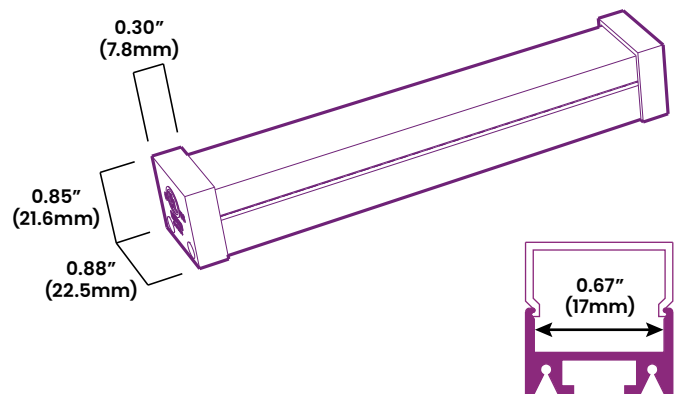

BL fixFORM SF Square 2222

Indoor Surface Mount Aluminium Extrusion
Designed for use with BL flexFORM Series

BL fixFORM SF Square surface mount channel has a 7/8" (22mm) square shaped, low profile optic, allowing for creation of virtually infinite lines of cohesive light, in a variety of lumen packages. The standard 6ft lengths are field cuttable, and easy to install with included surface mounting clips.

Quick Ship

CLIENT	
PROJECT NAME	
LOCATION	
DATE	

Product Detail

Mechanical	Housing Construction	Aluminium Enclosure Polycarbonate Optic (75% Trans.) Anodized End Caps Stainless Steel Screws
	Stock Length	6ft (1.83m)
	Minimum Cut Length	Based on BL flexFORM Increments
Components	BL-fixFORM-SF-2212-CH	Aluminium Base Track
	BL-fixFORM-SF-SQ-2222-LE	Polycarbonate Optic
	BL-fixFORM-SF-SQ-2222-EC	Anodized End Cap with Screws
	BL-fixFORM-SF-CP	Steel Surface Mounting Clips
	BL-fixFORM-TC180	Multi-Track Connector, Flat 180°
	BL-fixFORM-TCX90	Multi-Track Connector, In/Out 90°
Environmental	Ingress Protection	IP20
	Certifications	cULus

Connector Options

TC180
Multi-Track Connector, Flat 180°

TCX90
Multi-Track Connector, In/Out 90°

TCF90
Multi-Track Connector, Flat 90°

Ordering

Product Code
BL-fixFORM-SF-SQ-2222-FR-IP20

Dimensions

Custom channel colors are available, please consult BL Lighting for more information.