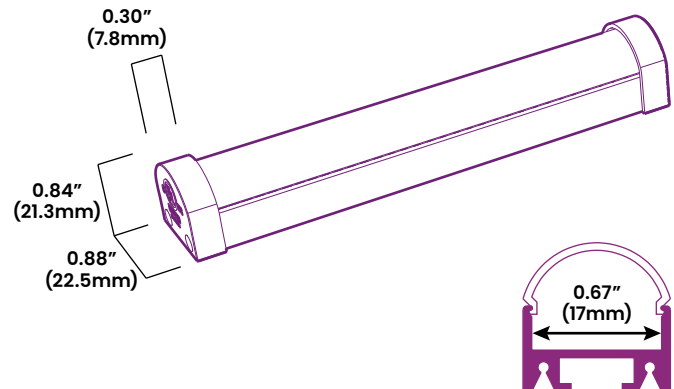

BL fixFORM SF Round 2221

Indoor Surface Mount Aluminium Extrusion
Designed for use with BL flexFORM Series

BL fixFORM SF Round surface mount channel has a rounded, or domed shaped, low profile optic, allowing for creation of virtually infinite lines of cohesive light, in a variety of lumen packages. The standard 6ft lengths are field cuttable, and easy to install with included surface mounting clips.

Quick Ship

CLIENT	
PROJECT NAME	
LOCATION	
DATE	

Product Detail

Mechanical	Housing Construction	Aluminum Enclosure Polycarbonate Optic (75% Trans.) Anodized End Caps Stainless Steel Screws
	Stock Length	6ft (1.83m)
	Minimum Cut Length	Based on BL flexFORM Increments
Components	BL-fixFORM-SF-2212-CH	Aluminum Base Track
	BL-fixFORM-SF-RD-2221-LE	Polycarbonate Optic
	BL-fixFORM-SF-RD-2221-EC	Anodized End Cap with Screws
	BL-fixFORM-SF-CP	Steel Surface Mounting Clips
	BL-fixFORM-TC180	Multi-Track Connector, Flat 180°
Environmental	BL-fixFORM-TCX90	Multi-Track Connector, In/Out 90°
	BL-fixFORM-TCF90	Multi-Track Connector, Flat 90°
	Ingress Protection	IP20
	Certifications	cULus

Connector Options

TC180
Multi-Track Connector, Flat 180°

TCX90
Multi-Track Connector, In/Out 90°

TCF90
Multi-Track Connector, Flat 90°

Ordering

Product Code
BL-fixFORM-SF-RD-2221-FR-IP20

Dimensions

Custom channel colors are available, please consult BL Lighting for more information.