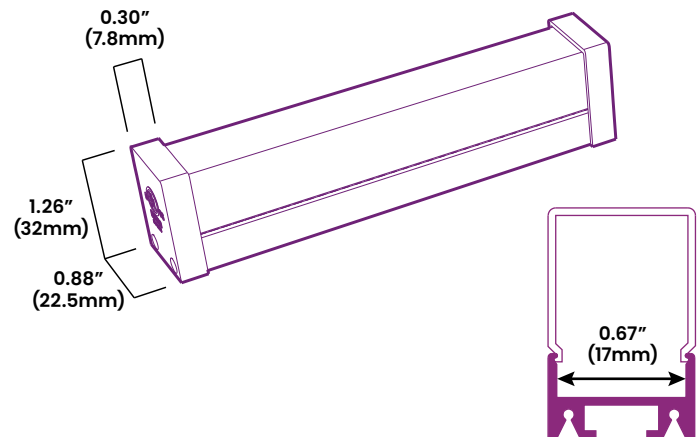

BL fixFORM SF Rectangle 2232

Indoor Surface Mount Aluminium Extrusion
Designed for use with BL flexFORM Series

BL fixFORM SF Rectangle surface mount channel has a tall, rectangular shaped, low profile optic, allowing for creation of virtually infinite lines of dot-free light, in a variety of lumen packages. The standard 6ft lengths are field cuttable, and easy to install with included surface mounting clips.

Quick Ship

CLIENT	
PROJECT NAME	
LOCATION	
DATE	

Product Detail

Mechanical	Housing Construction	Aluminum Enclosure Polycarbonate Optic (75% Trans.) Anodized End Caps Stainless Steel Screws
	Stock Length	6ft (1.83m)
	Minimum Cut Length	Based on BL flexFORM Increments
Components	BL-fixFORM-SF-2212-CH	Aluminum Base Track
	BL-fixFORM-SF-RT-2232-LE	Polycarbonate Optic
	BL-fixFORM-SF-RT-2232-EC	Anodized End Cap with Screws
	BL-fixFORM-SF-CP	Steel Surface Mounting Clips
	BL-fixFORM-TC180	Multi-Track Connector, Flat 180°
	BL-fixFORM-TCX90	Multi-Track Connector, In/Out 90°
Environmental	BL-fixFORM-TCF90	Multi-Track Connector, Flat 90°
	Ingress Protection	IP20
	Certifications	cULus

Connector Options

TC180
Multi-Track Connector, Flat 180°

TCX90
Multi-Track Connector, In/Out 90°

TCF90
Multi-Track Connector, Flat 90°

Ordering

Product Code
BL-fixFORM-SF-RT-2232-FR-IP20

Dimensions

Custom channel colors are available, please consult BL Lighting for more information.